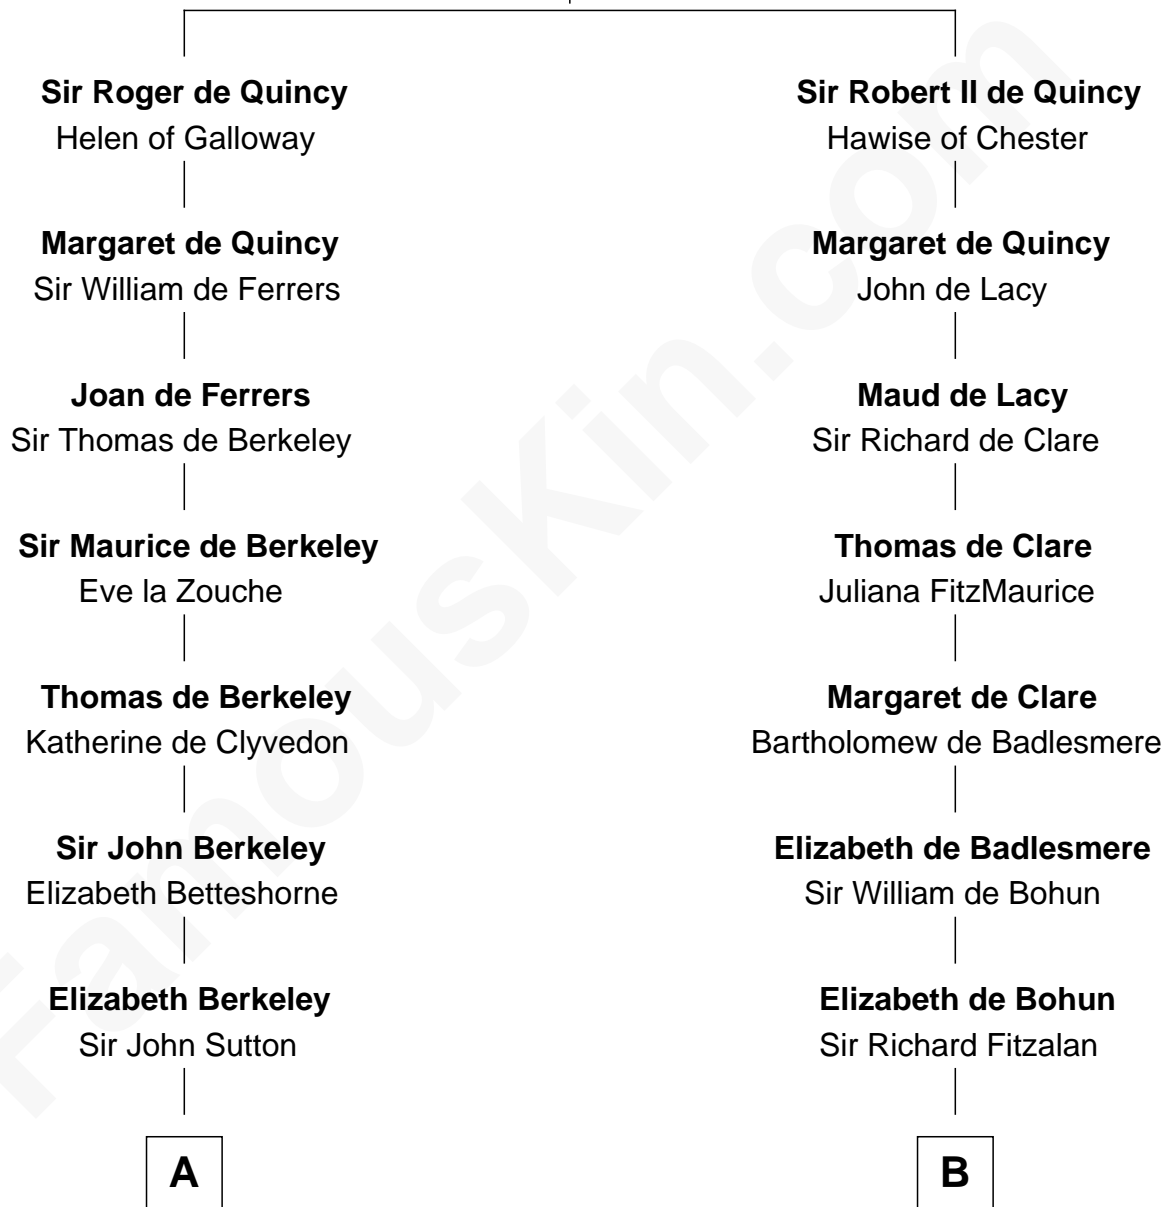

# FamousKin.com Relationship Chart of

**William Marsh Rice**  
*Founder of Rice University*

20th cousin of

**Abigail (Smith) Adams**  
*First Lady of President John Adams*

**Saher de Quincy**  
Margaret de Beaumont

**C**

**Hannah Holbrook**

Urban Bates

**Sarah Bates**

David Rice

**David Rice**

Patty Hall

**William Marsh Rice**

*Founder of Rice University*

**D**

**Anna Shepard**

Daniel Quincy

**Col John Quincy**

Elizabeth Norton

**Elizabeth Quincy**

Rev. William Smith