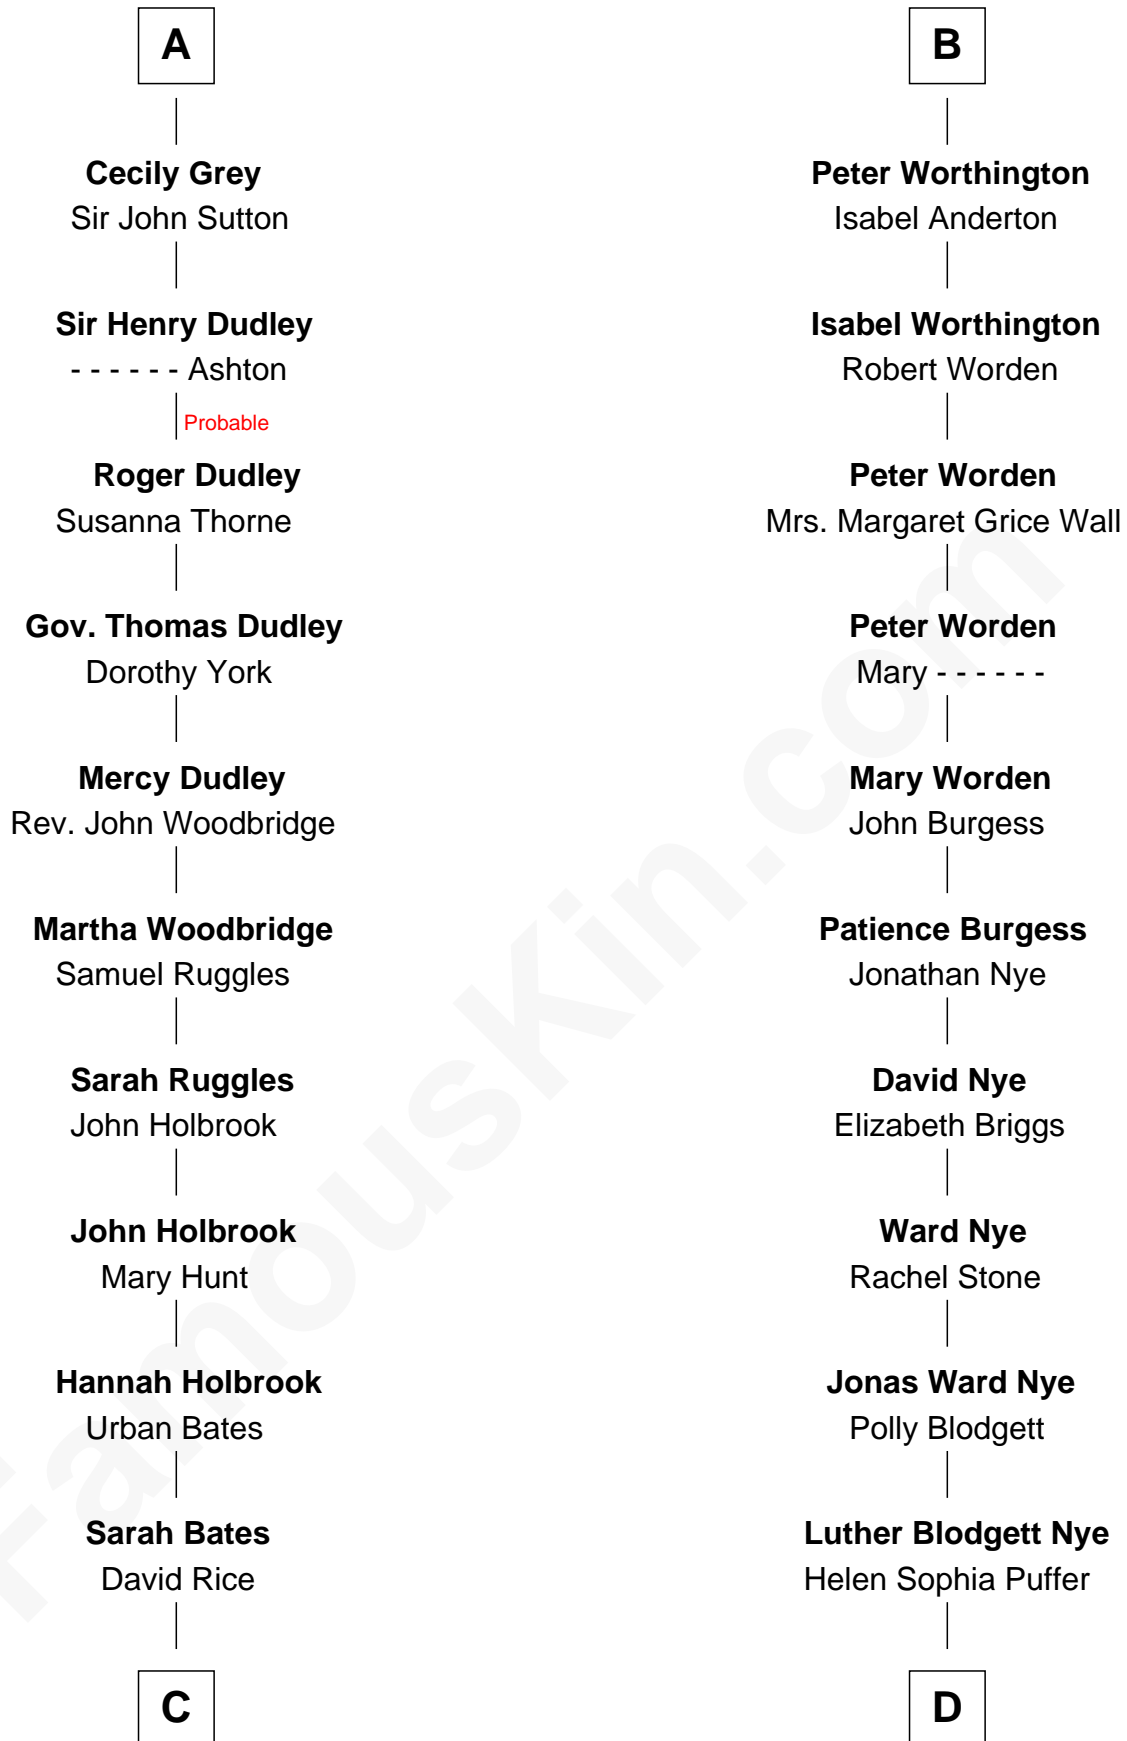

FamousKin.com Relationship Chart of

William Marsh Rice
Founder of Rice University

18th cousin 1 time removed of

Bill Nye

TV's The Science Guy

Sir John de Harington

Joan - - - - -

Sir Robert de Harington

Elizabeth de Multon

Sir John Harington

- - - - -

Sir Robert Harington

Isabel Loring

Sir William Harington

Margaret Hill

Elizabeth Harington

Sir Nicholas Harington

Isabel English

Agnes Harington

Richard Sherburne

Richard Sherburne

Alice Hamerton

Agnes Sherburne

Henry Rushton

Nicholas Rushton

Margaret Radcliffe

Agnes Rushton

Richard Worthington

B

C

David Rice
Patty Hall

William Marsh Rice
Founder of Rice University