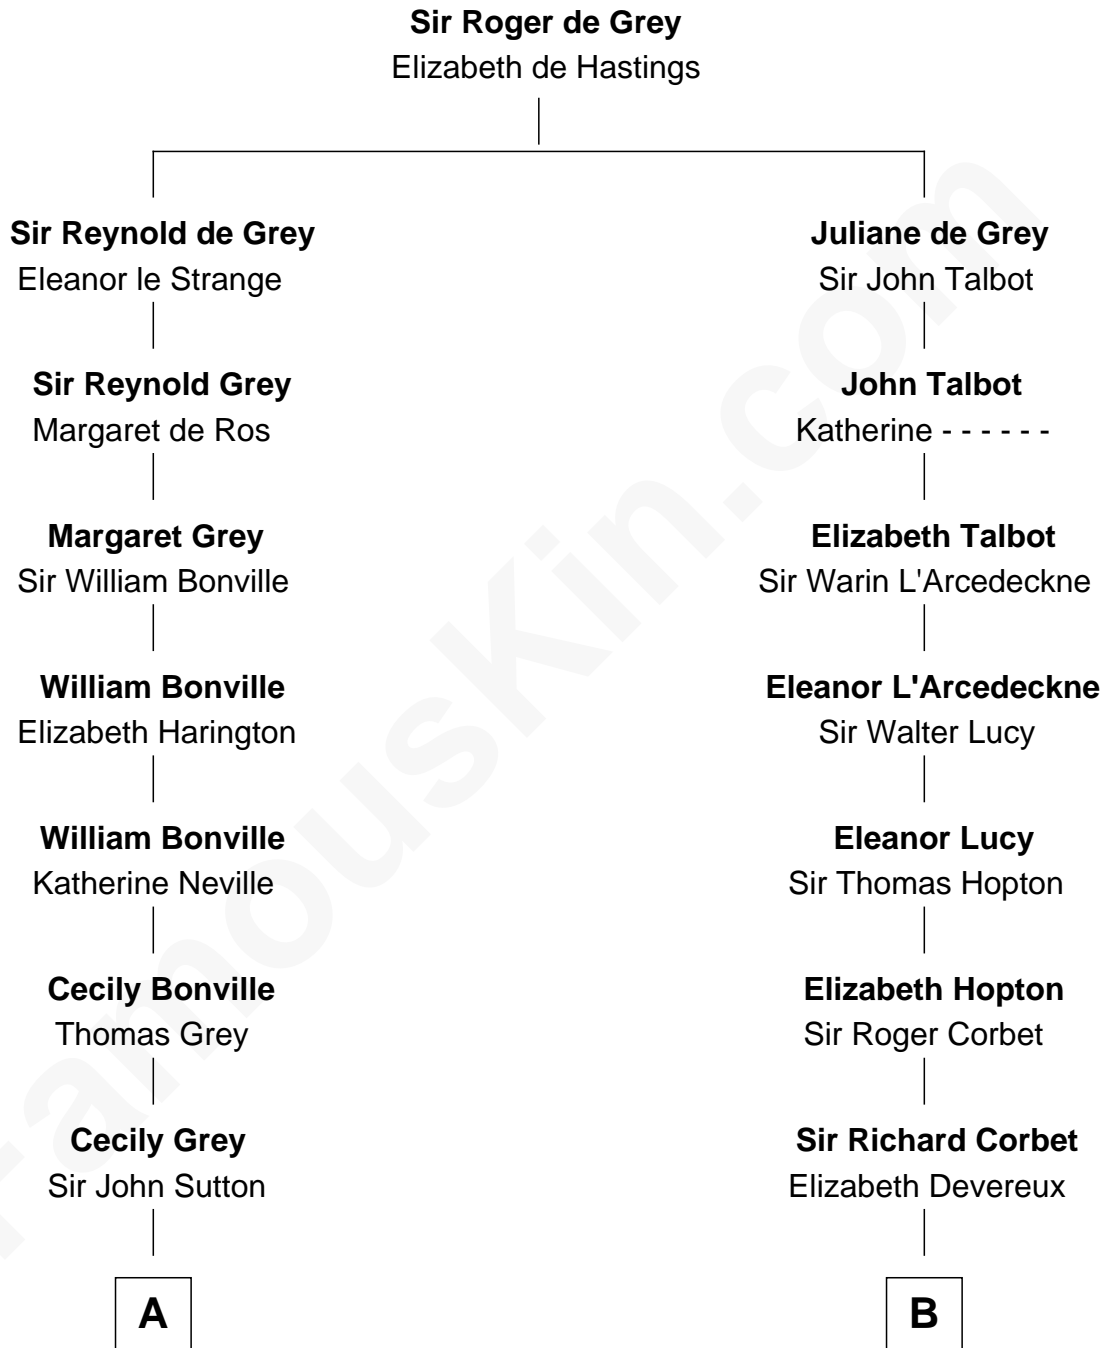

FamousKin.com Relationship Chart of

William Marsh Rice

Founder of Rice University

17th cousin 3 times removed of

Orson Welles

Radio, Stage, and Movie Actor

C

Henry Hill Welles