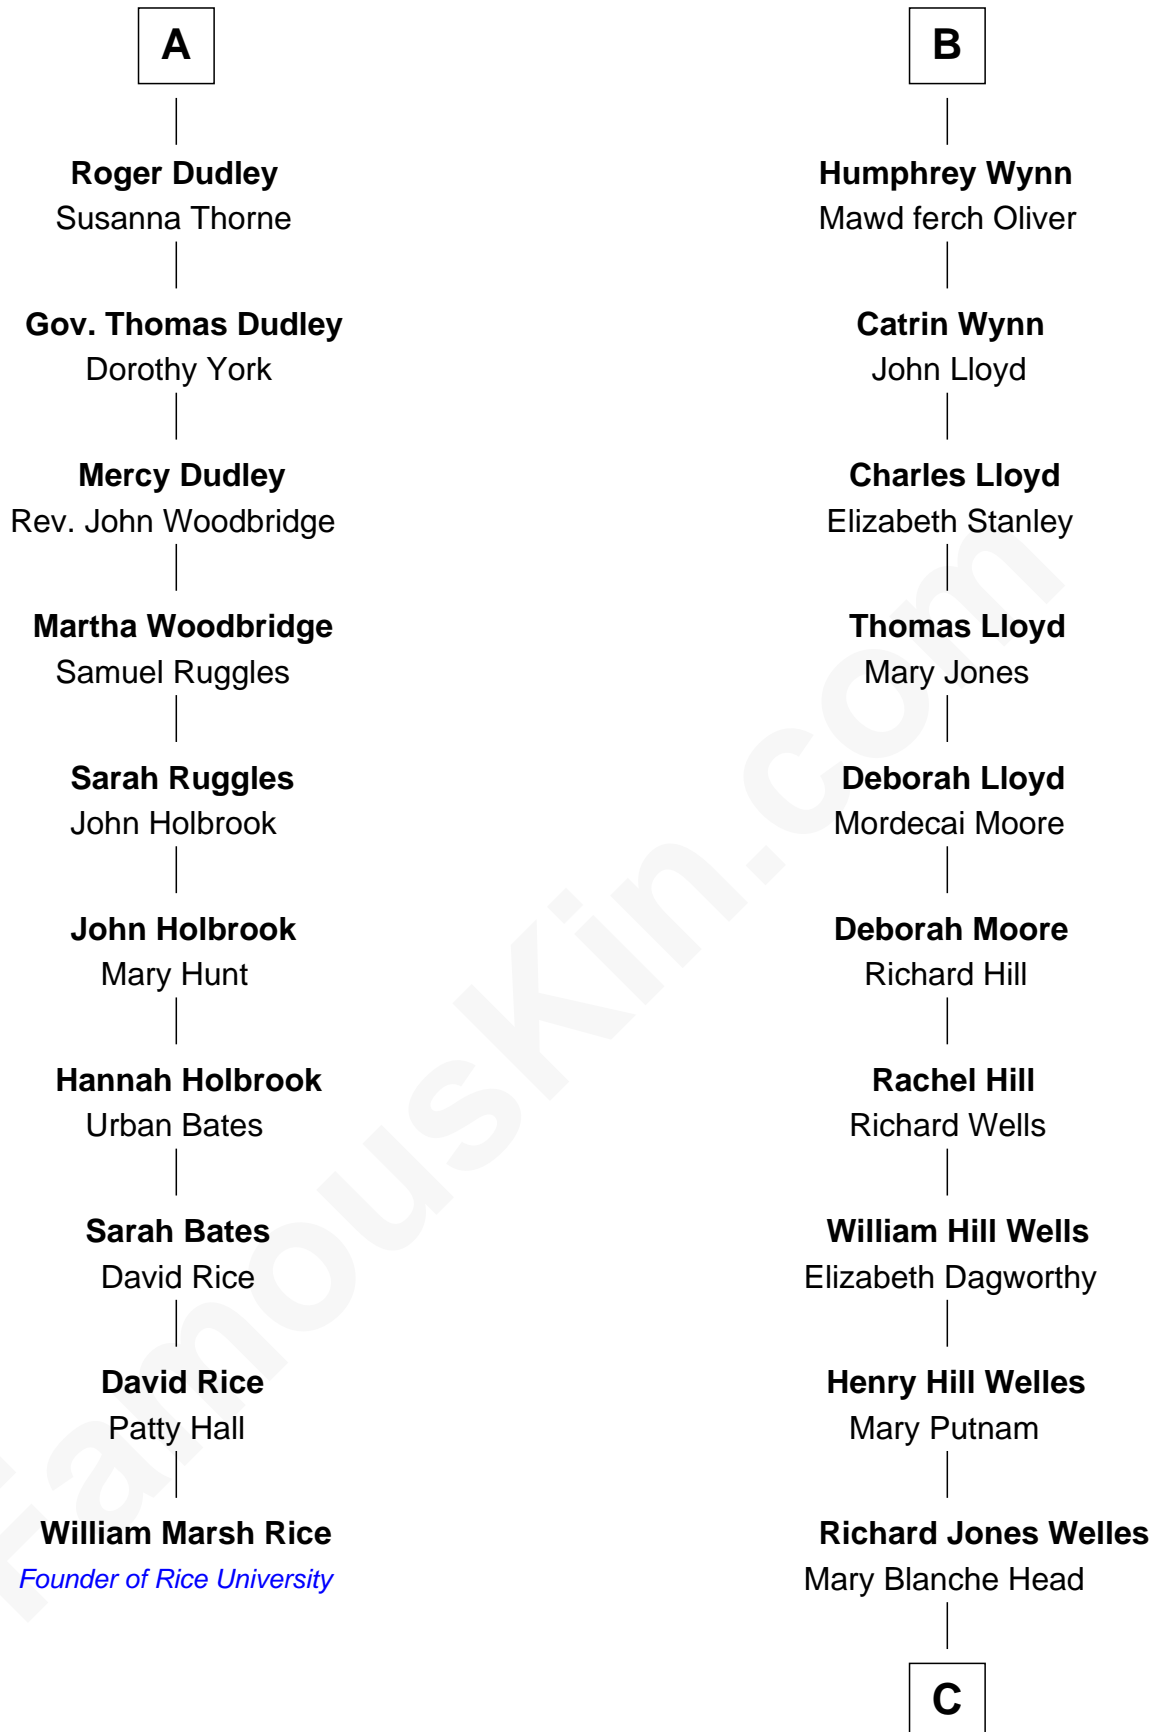

**FamousKin.com**  
**Relationship Chart of**  
**William Marsh Rice**  
*Founder of Rice University*

**16th cousin 2 times removed of**  
**Orson Welles**  
*Radio, Stage, and Movie Actor*

**C**

Richard Head Welles