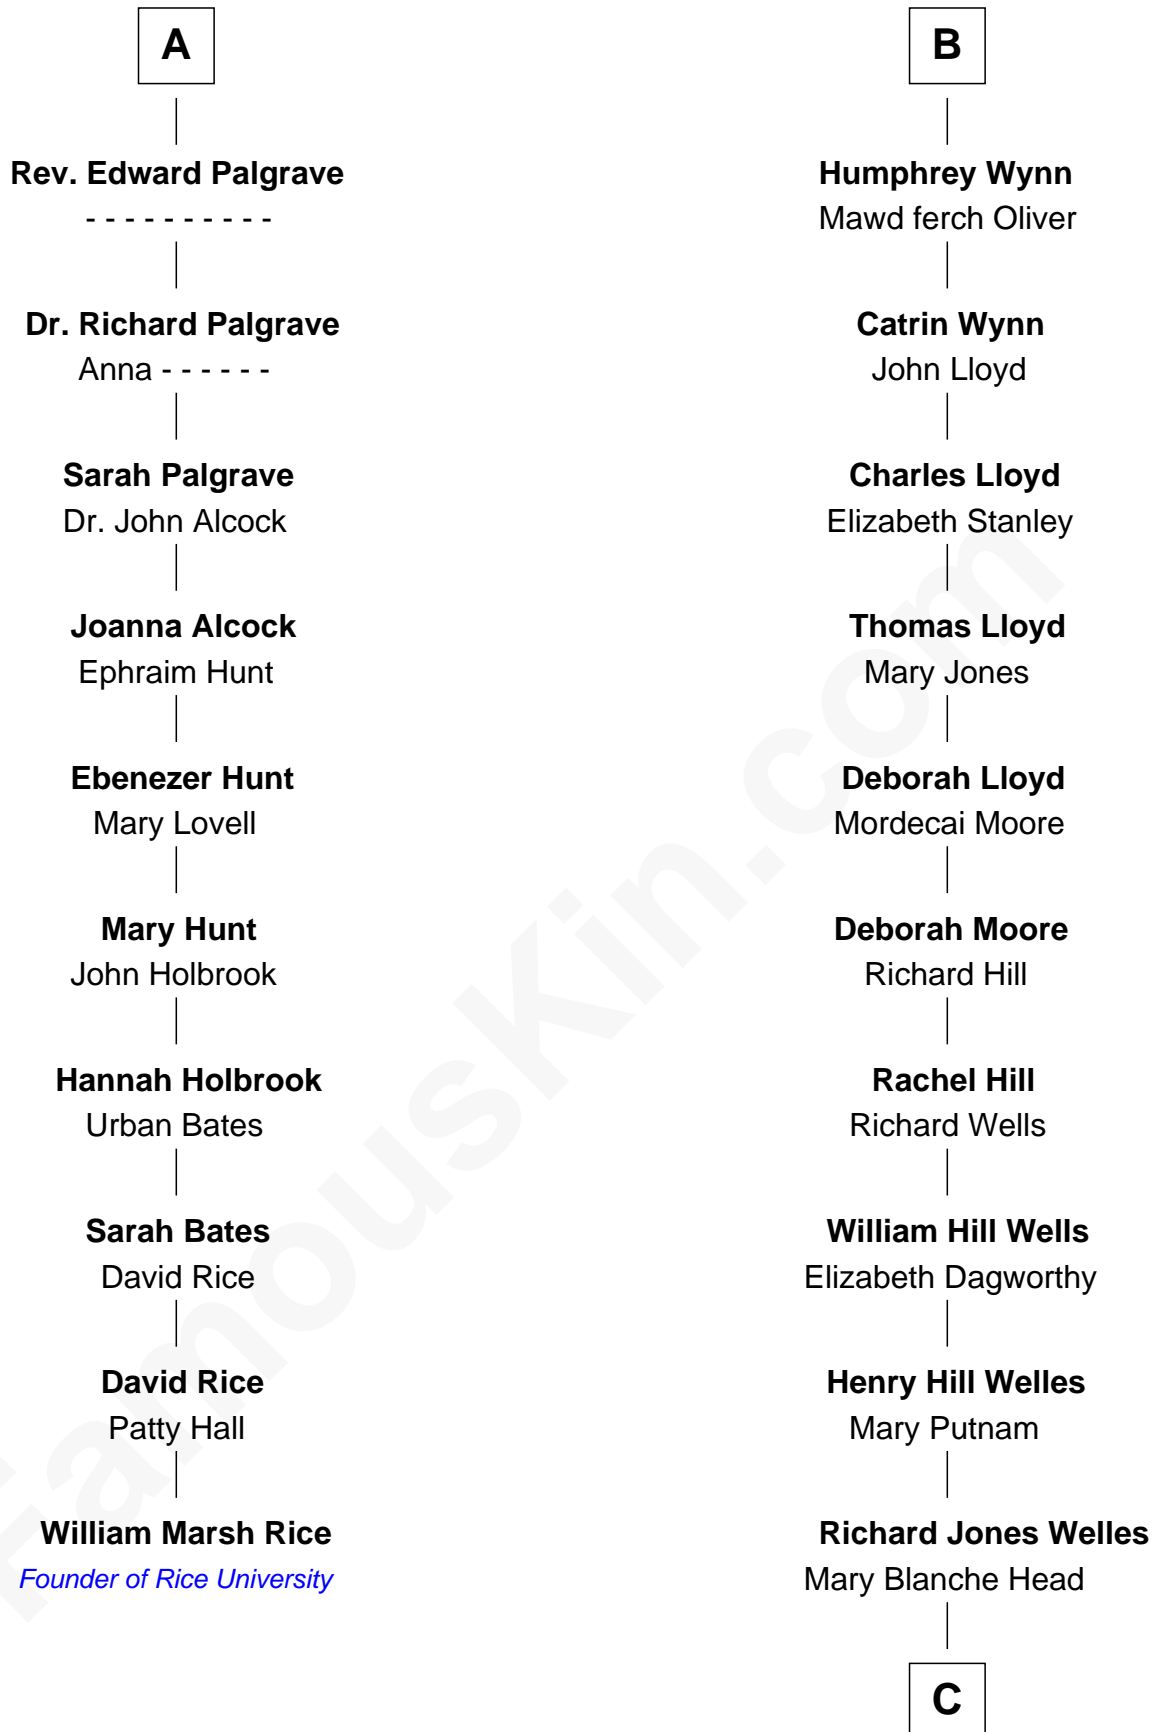

FamousKin.com
Relationship Chart of
William Marsh Rice
Founder of Rice University

16th cousin 2 times removed of
Orson Welles
Radio, Stage, and Movie Actor

C

Richard Head Welles

Beatrice Ives

Orson Welles

Radio, Stage, and Movie Actor

FamousKin.com