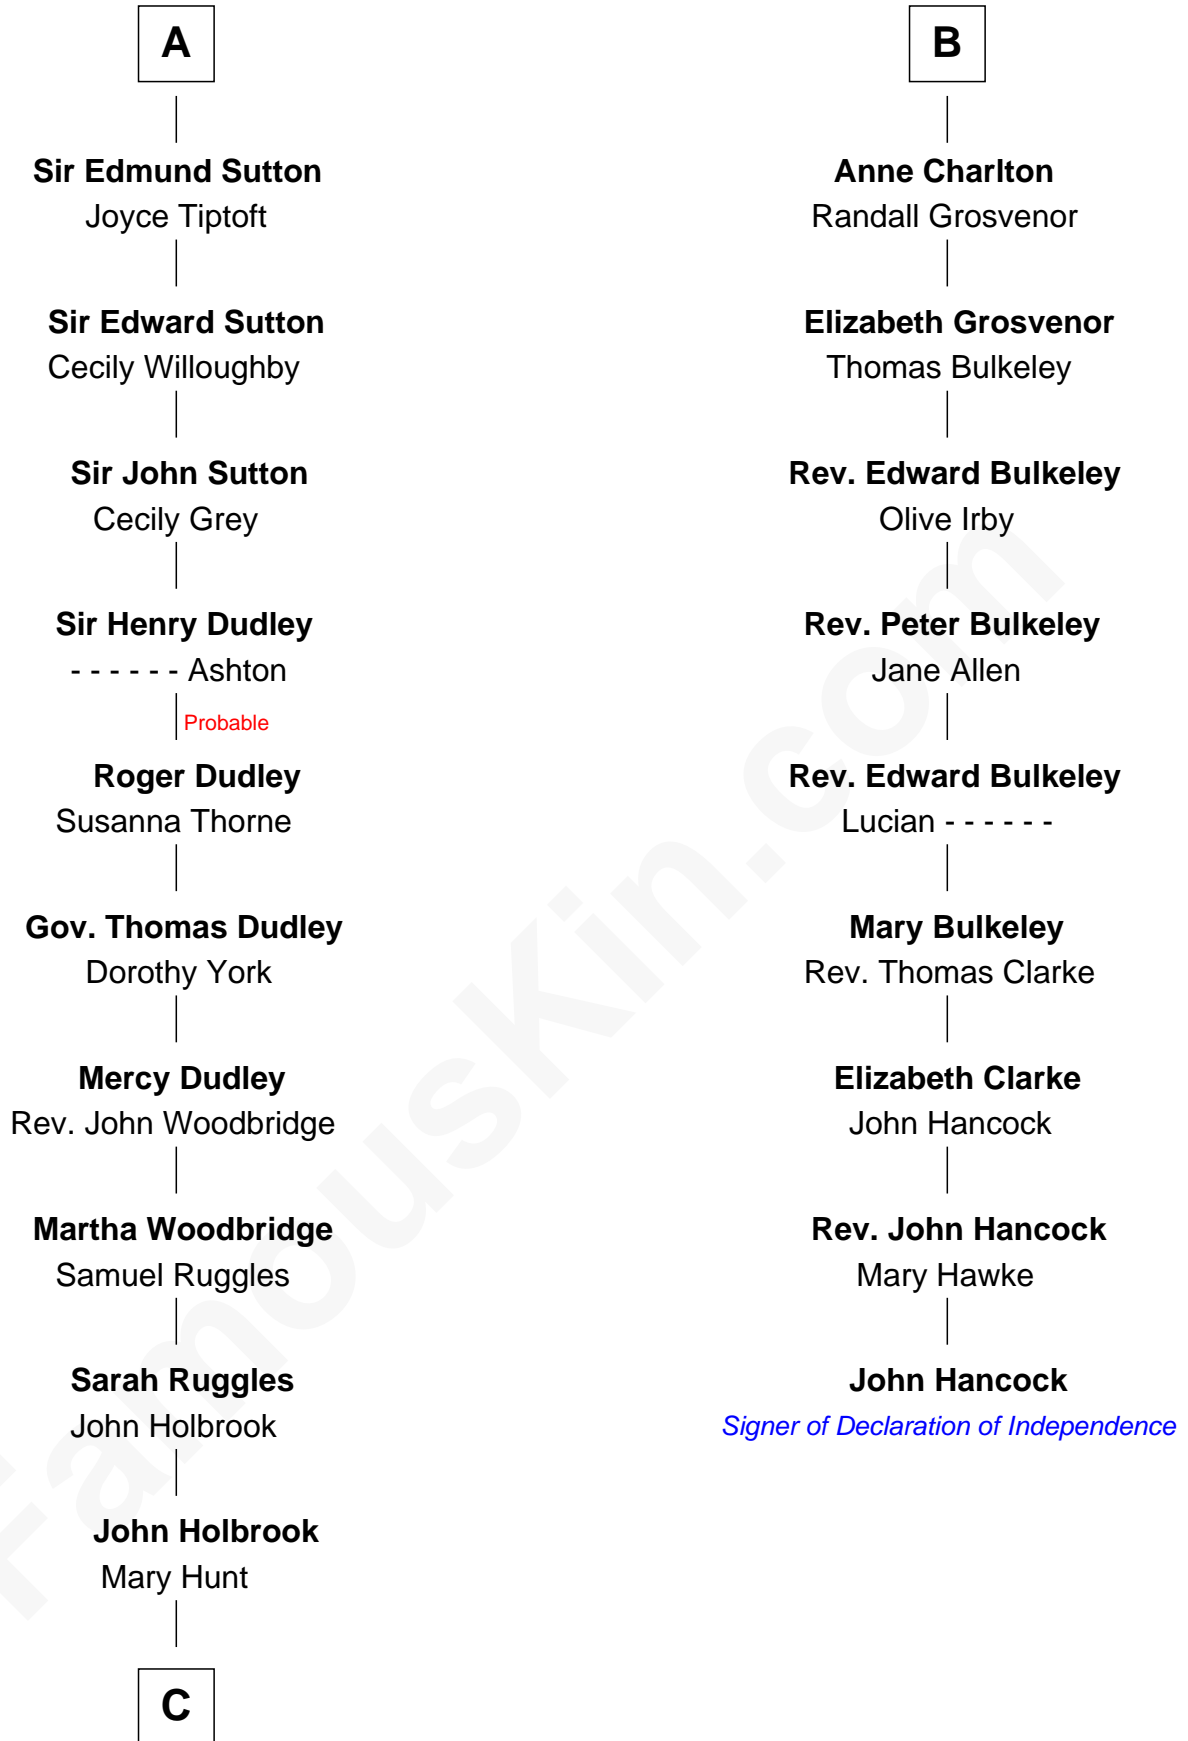

**FamousKin.com**  
**Relationship Chart of**  
**William Marsh Rice**  
*Founder of Rice University*

15th cousin 5 times removed of

**John Hancock**  
*Signer of the Declaration of Independence*

**C**

—  
**Hannah Holbrook**

Urban Bates

—  
**Sarah Bates**

David Rice

—  
**David Rice**

Patty Hall

—  
**William Marsh Rice**

*Founder of Rice University*

FamousKin.com