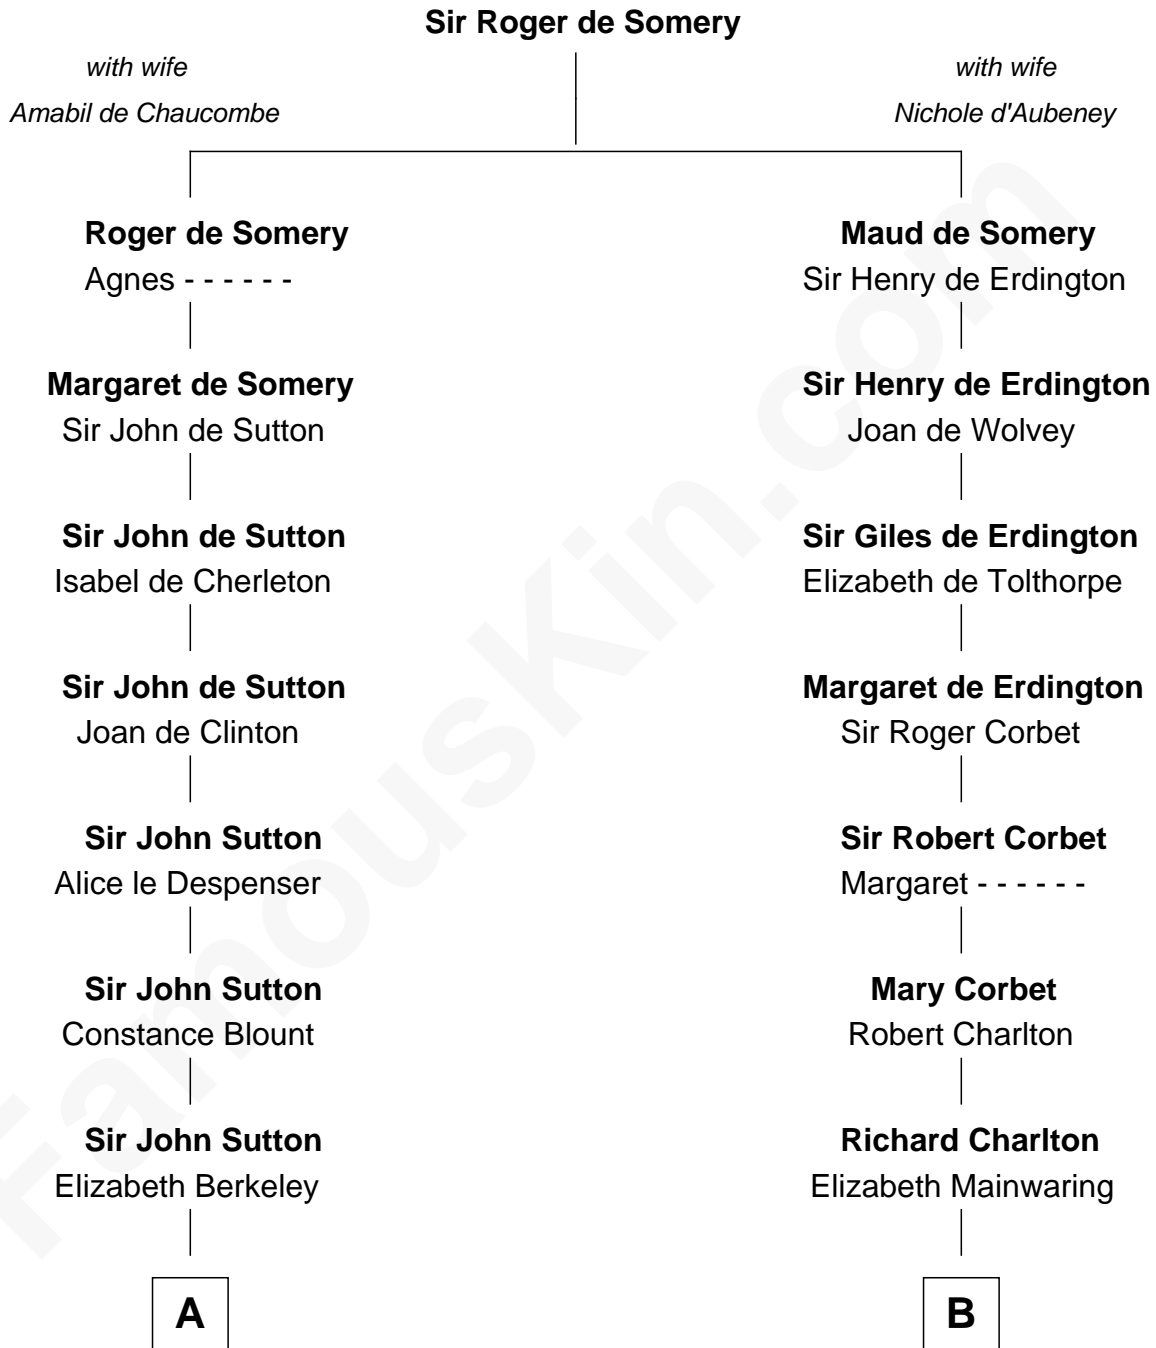

**FamousKin.com**  
**Relationship Chart of**  
**William Marsh Rice**  
*Founder of Rice University*

15th cousin 5 times removed of

**John Hancock**  
*Signer of the Declaration of Independence*

**C**

—  
**Hannah Holbrook**

Urban Bates

—  
**Sarah Bates**

David Rice

—  
**David Rice**

Patty Hall

—  
**William Marsh Rice**

*Founder of Rice University*

FamousKin.com