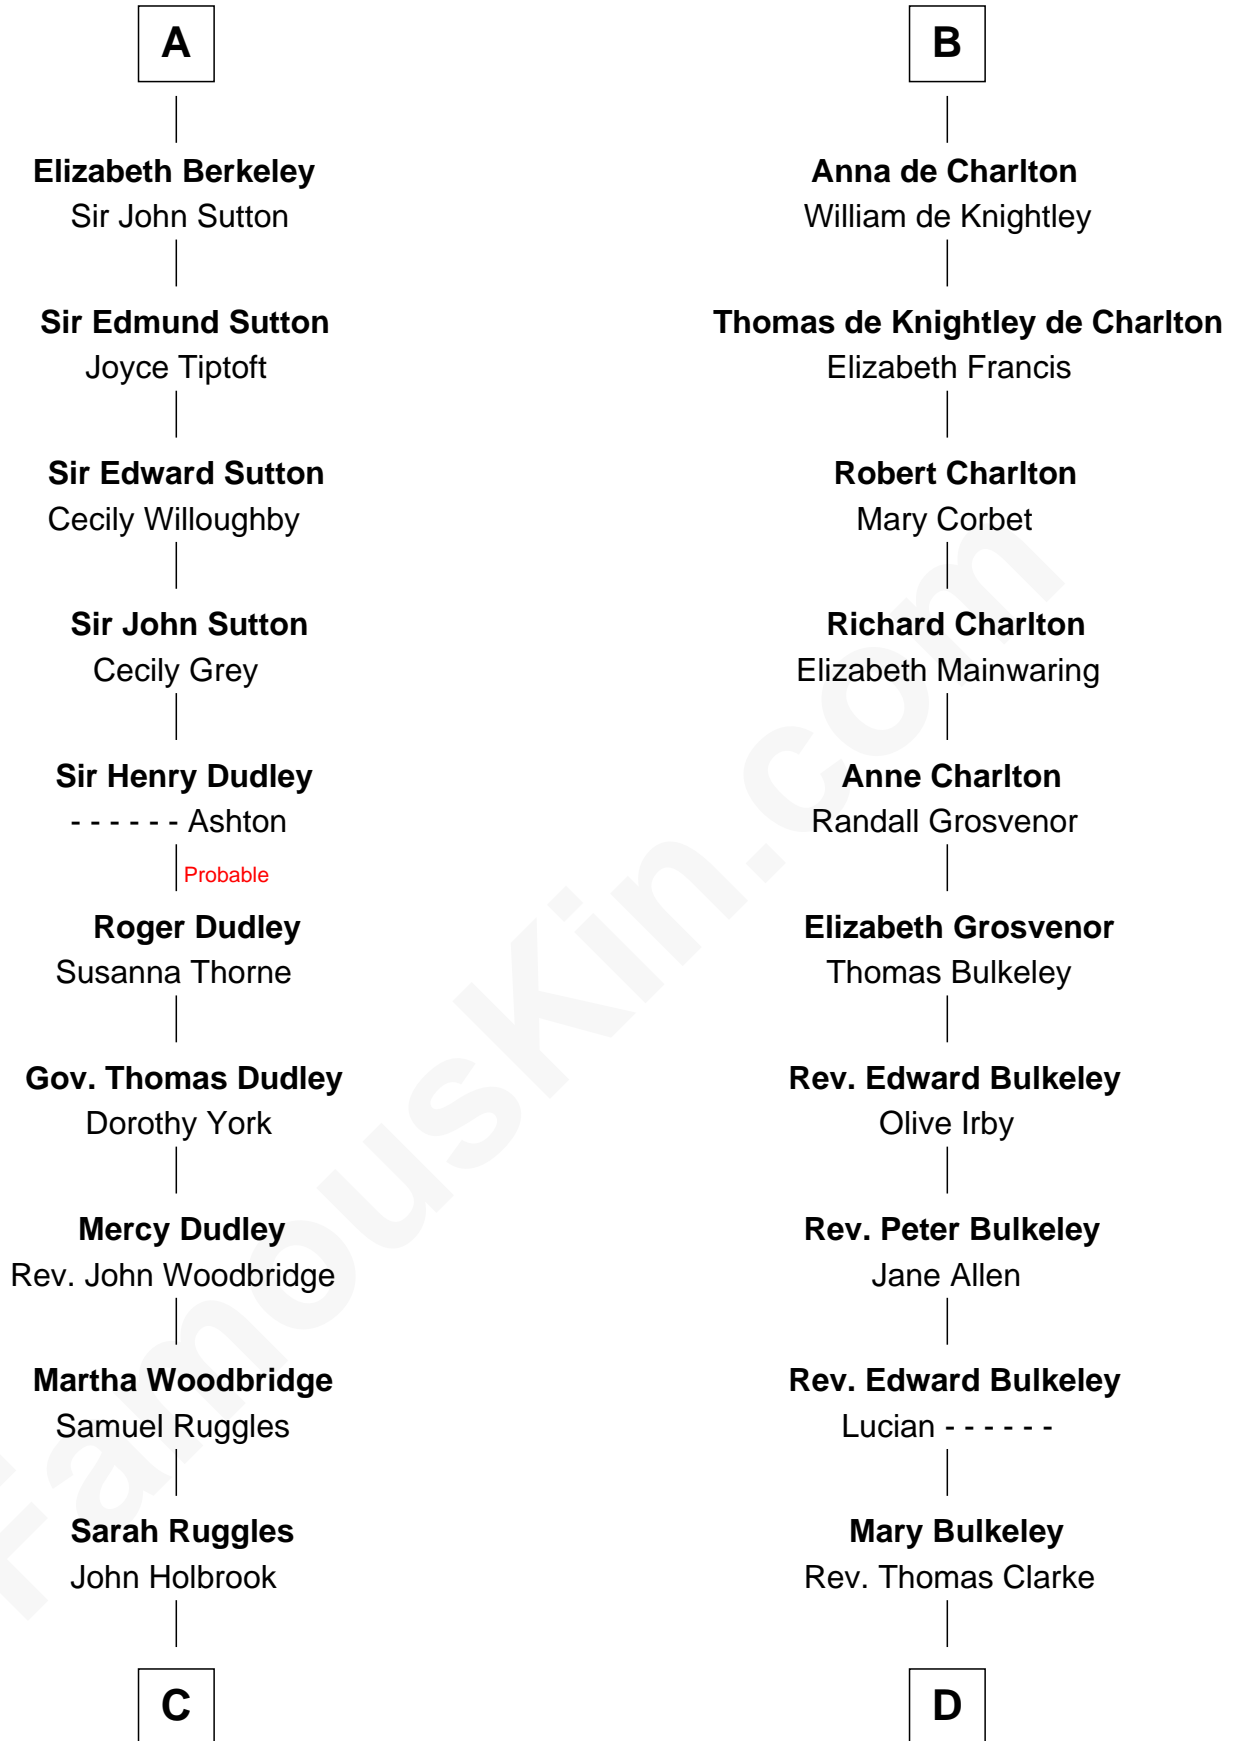

FamousKin.com
Relationship Chart of
William Marsh Rice
Founder of Rice University

19th cousin 2 times removed of

John Hancock
Signer of the Declaration of Independence

C

John Holbrook

Mary Hunt

Hannah Holbrook

Urban Bates

Sarah Bates

David Rice

David Rice

Patty Hall

William Marsh Rice

Founder of Rice University

D