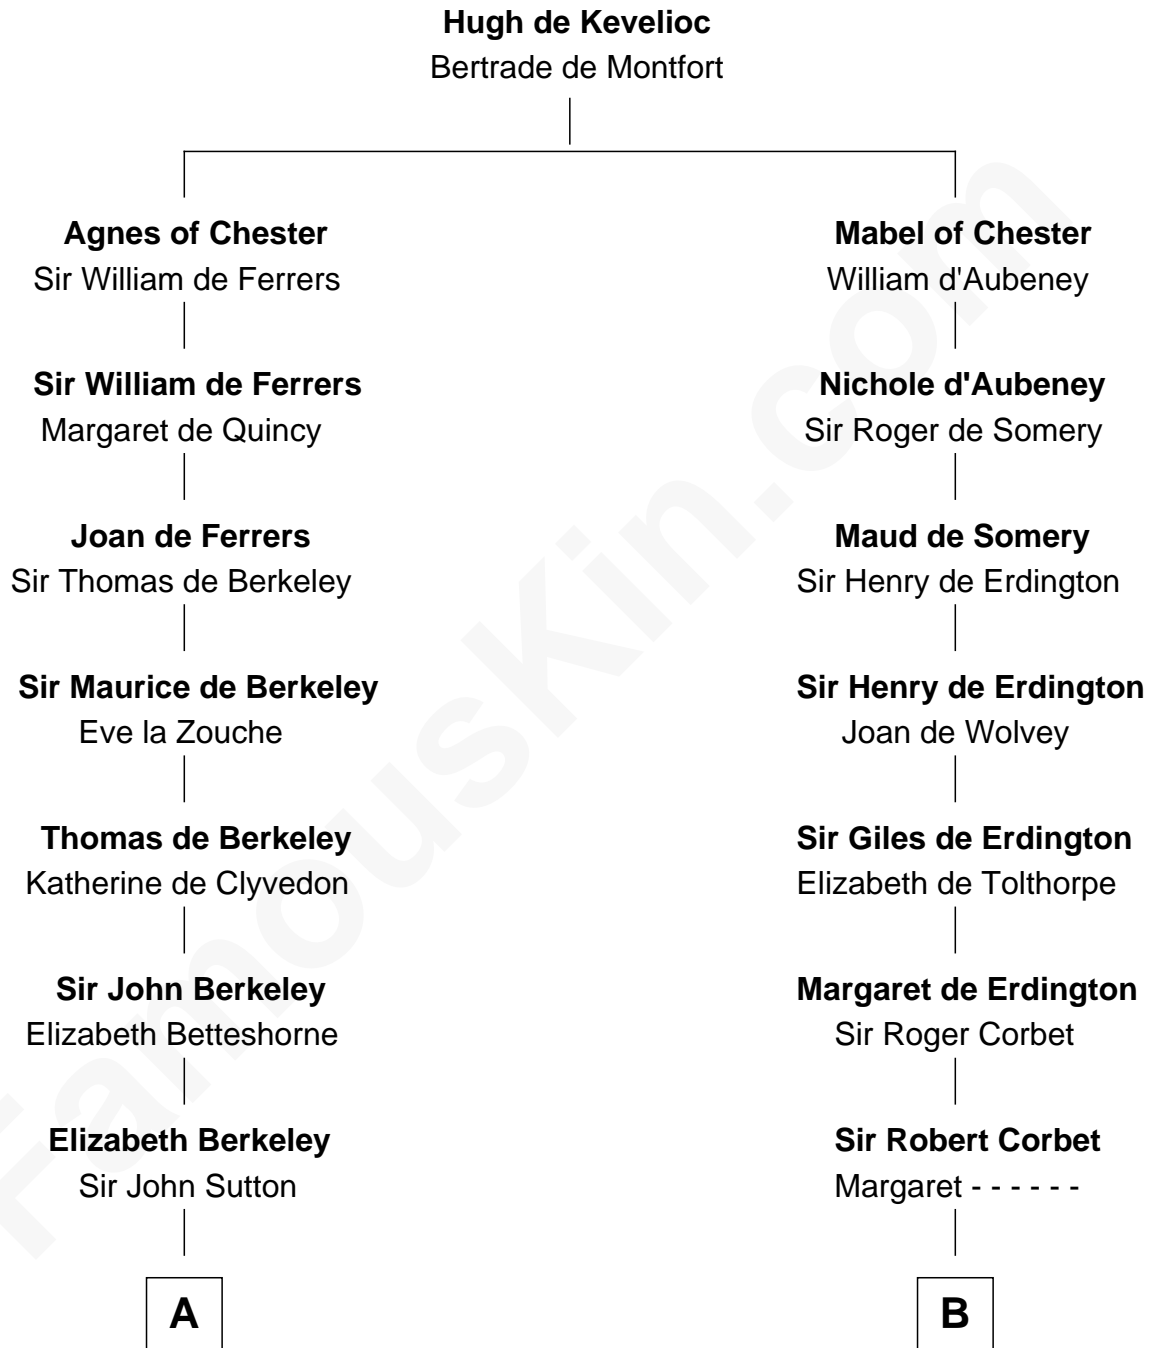

FamousKin.com
Relationship Chart of
William Marsh Rice
Founder of Rice University

17th cousin 3 times removed of

John Hancock
Signer of the Declaration of Independence

C

—
Hannah Holbrook

Urban Bates

—
Sarah Bates

David Rice

—
David Rice

Patty Hall

—
William Marsh Rice

Founder of Rice University

FamousKin.com