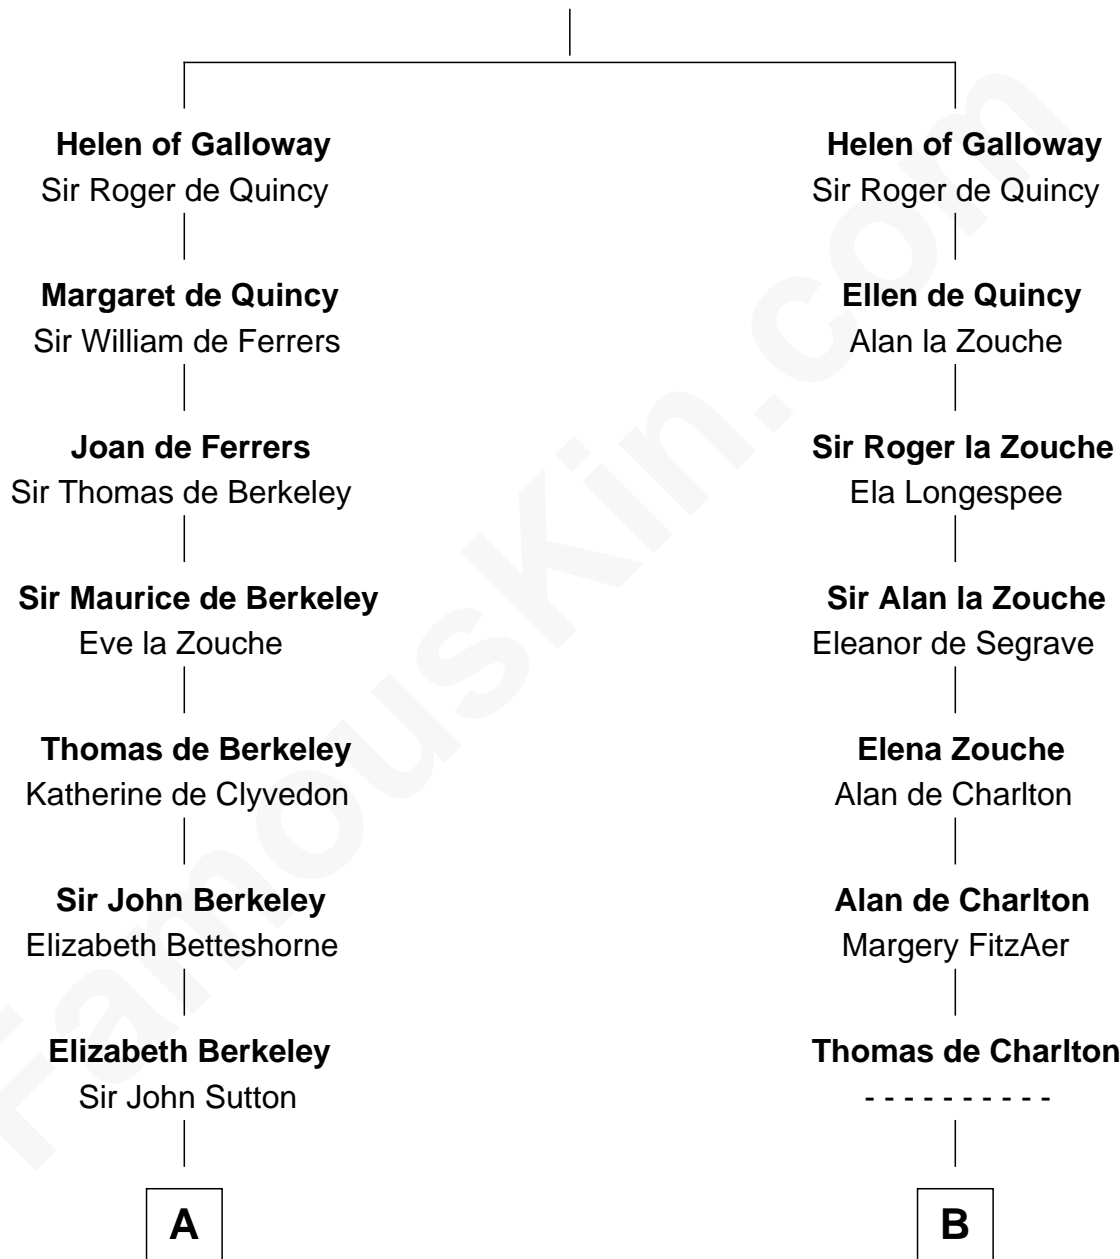

FamousKin.com Relationship Chart of

William Marsh Rice

Founder of Rice University

19th cousin 1 time removed of

John Hancock

Signer of the Declaration of Independence

Alan of Galloway

Helen de l'Isle

Founder of Rice University

D

Elizabeth Clarke

John Hancock

Rev. John Hancock

Mary Hawke

John Hancock

Signer of Declaration of Independence