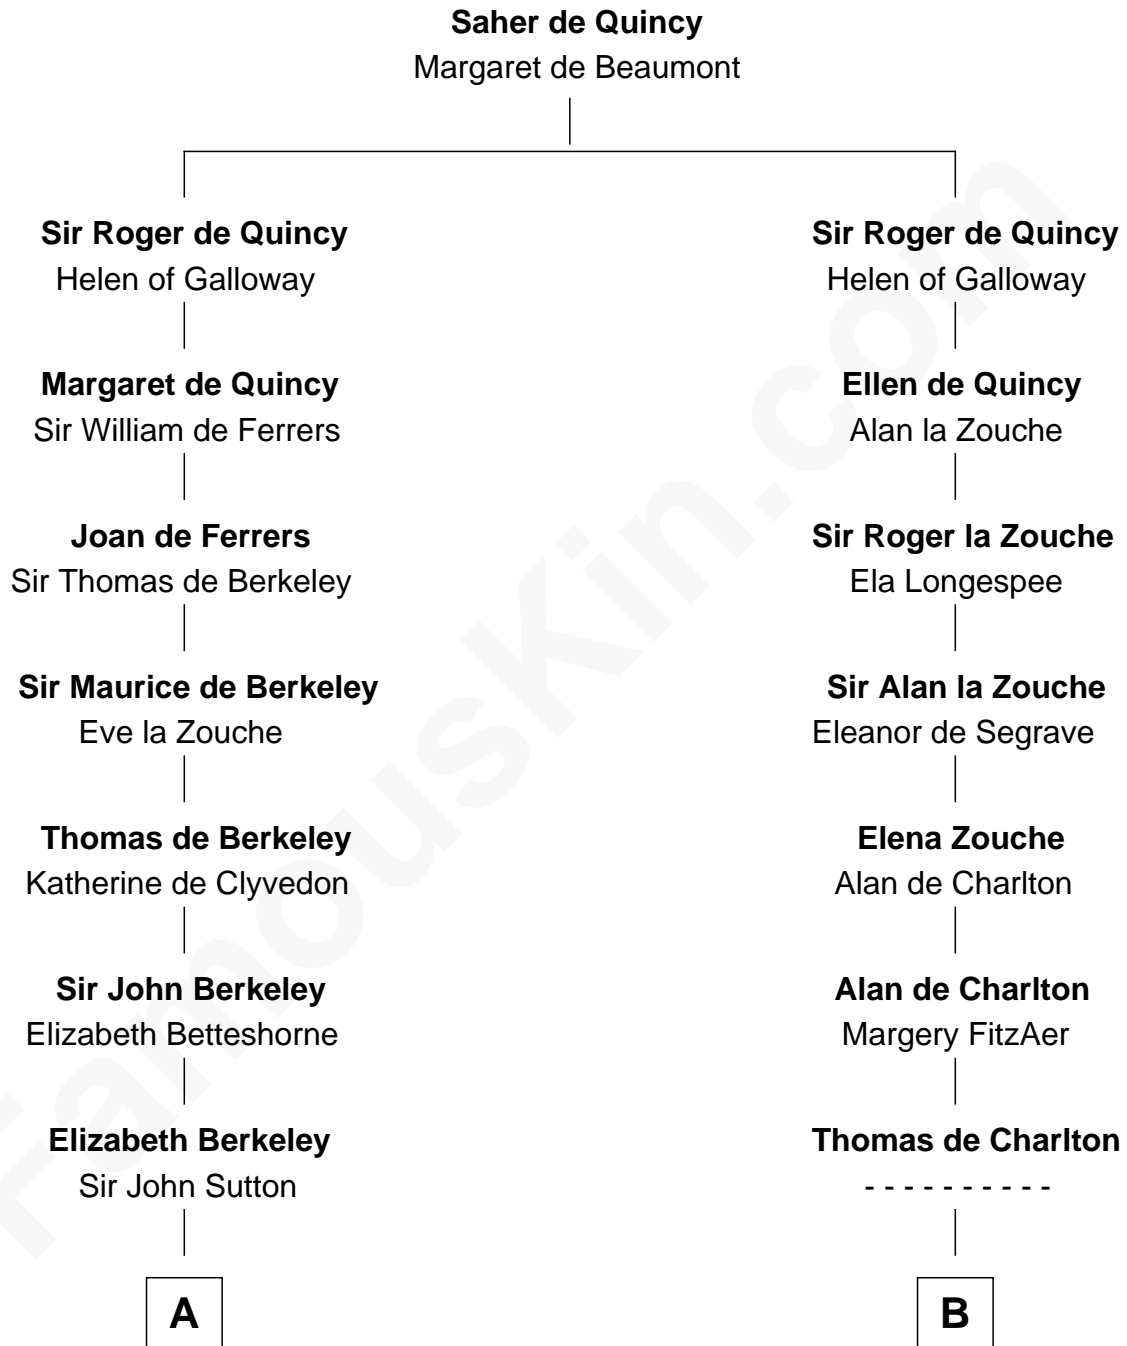

# FamousKin.com Relationship Chart of

**William Marsh Rice**

*Founder of Rice University*

19th cousin 1 time removed of

**John Hancock**

*Signer of the Declaration of Independence*

**C**

**Hannah Holbrook**

Urban Bates

**Sarah Bates**

David Rice

**David Rice**

Patty Hall

**William Marsh Rice**

*Founder of Rice University*

**D**