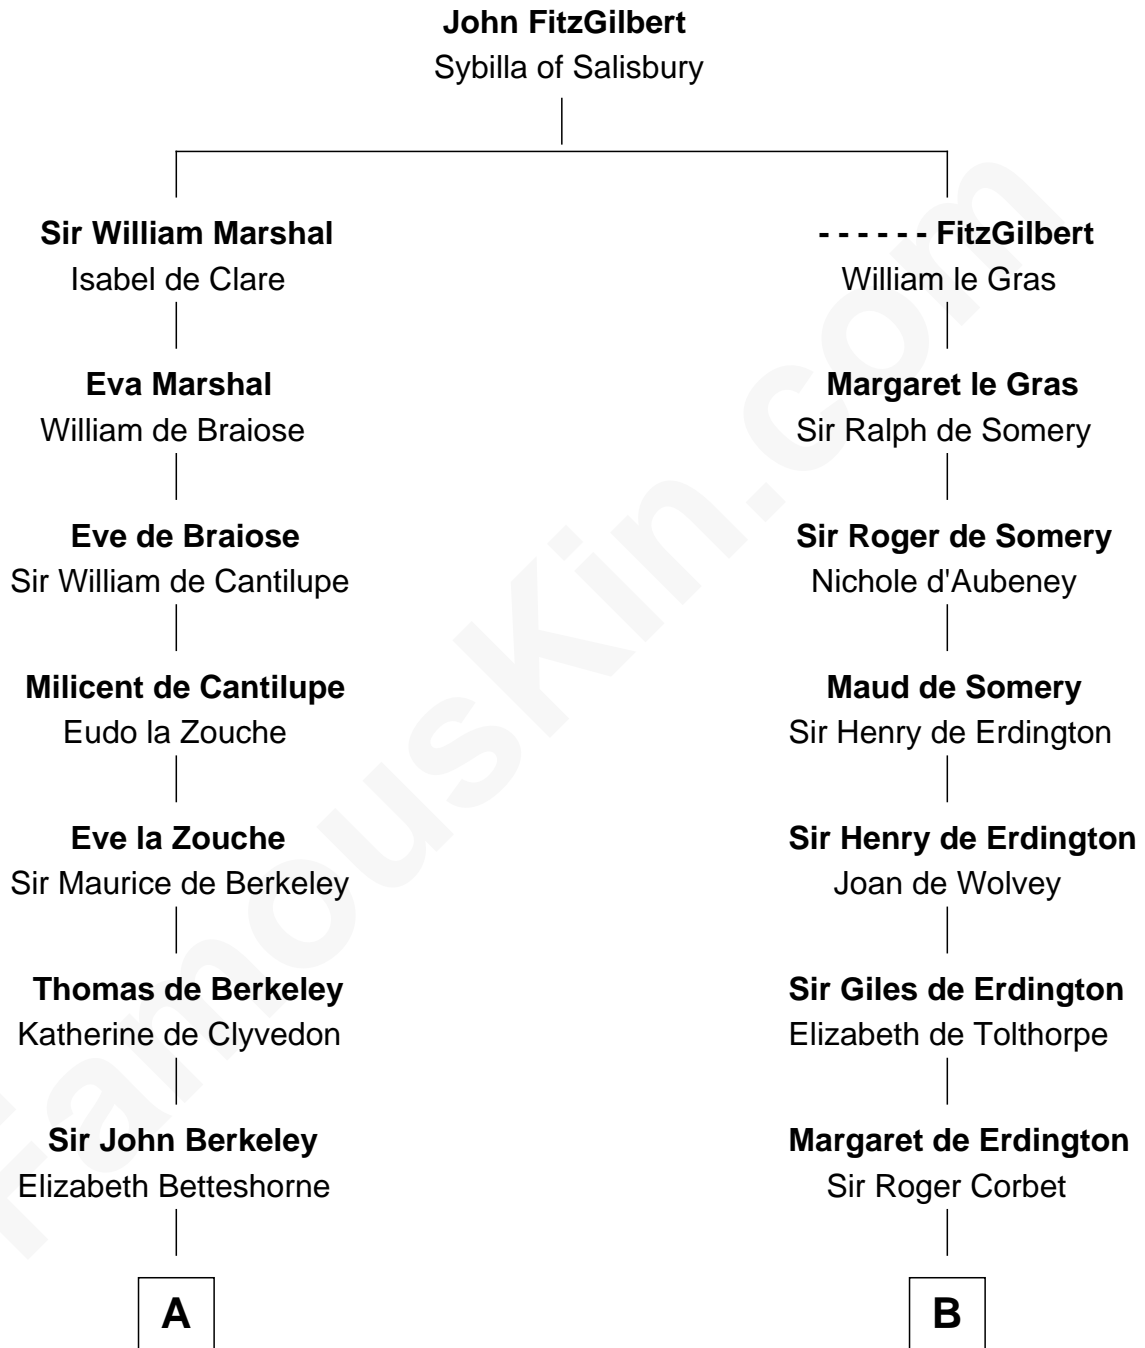

FamousKin.com
Relationship Chart of
William Marsh Rice
Founder of Rice University

18th cousin 3 times removed of

John Hancock
Signer of the Declaration of Independence

C

John Holbrook

Mary Hunt

Hannah Holbrook

Urban Bates

Sarah Bates

David Rice

David Rice

Patty Hall

William Marsh Rice

Founder of Rice University

D