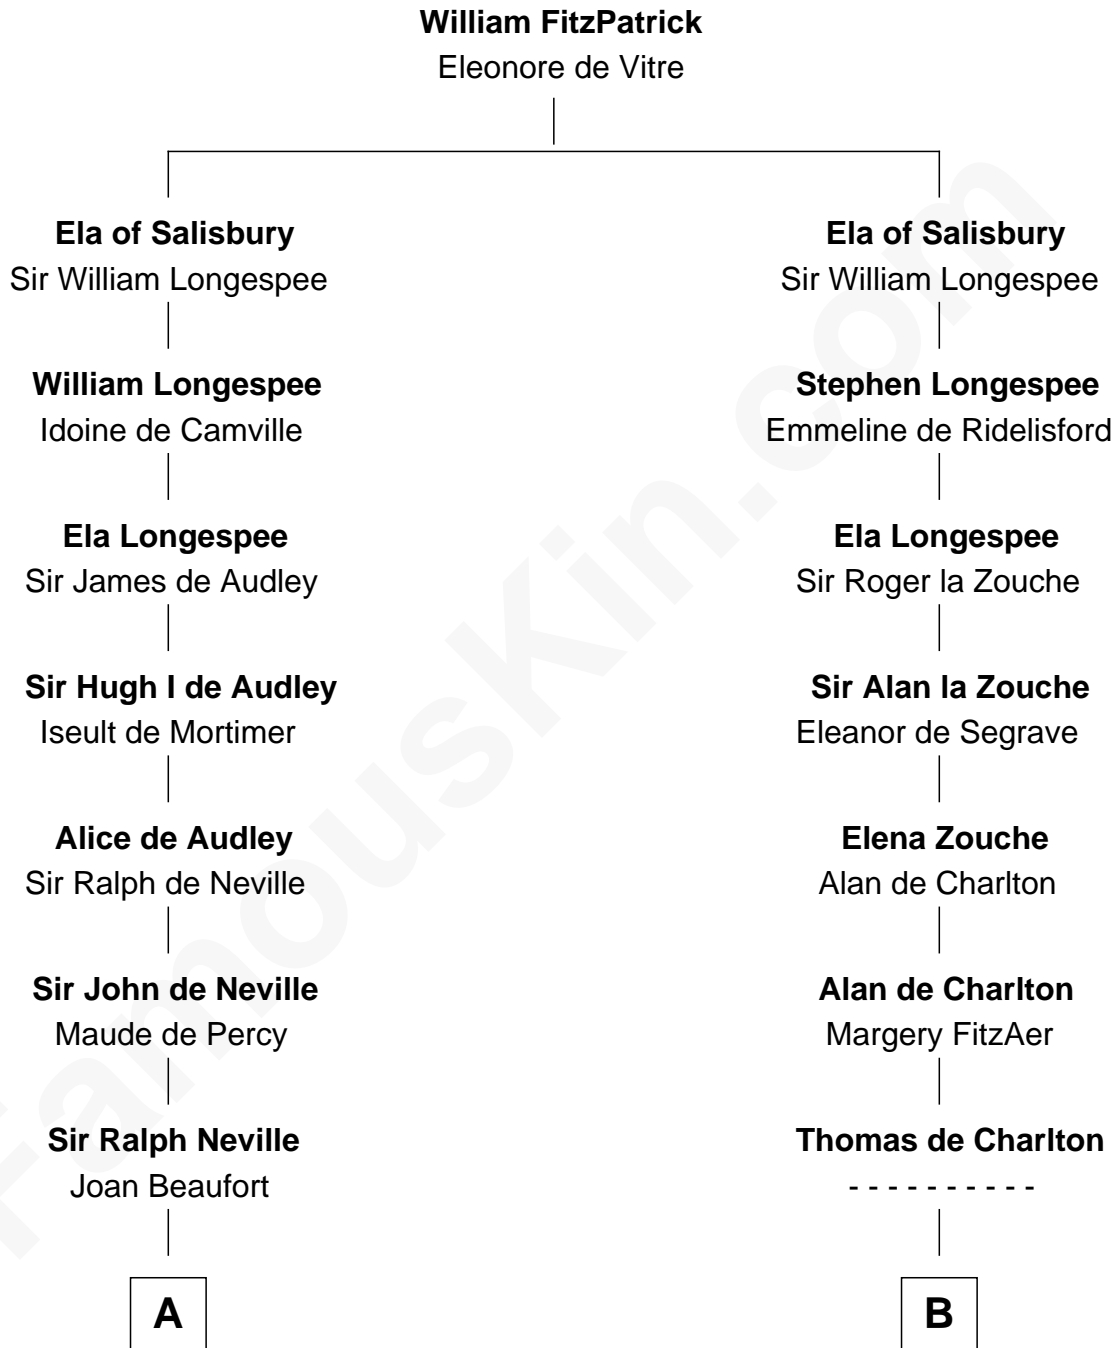

FamousKin.com
Relationship Chart of
William Marsh Rice
Founder of Rice University

19th cousin 2 times removed of

John Hancock
Signer of the Declaration of Independence

C

John Holbrook

Mary Hunt

Hannah Holbrook

Urban Bates

Sarah Bates

David Rice

David Rice

Patty Hall

William Marsh Rice

Founder of Rice University

D