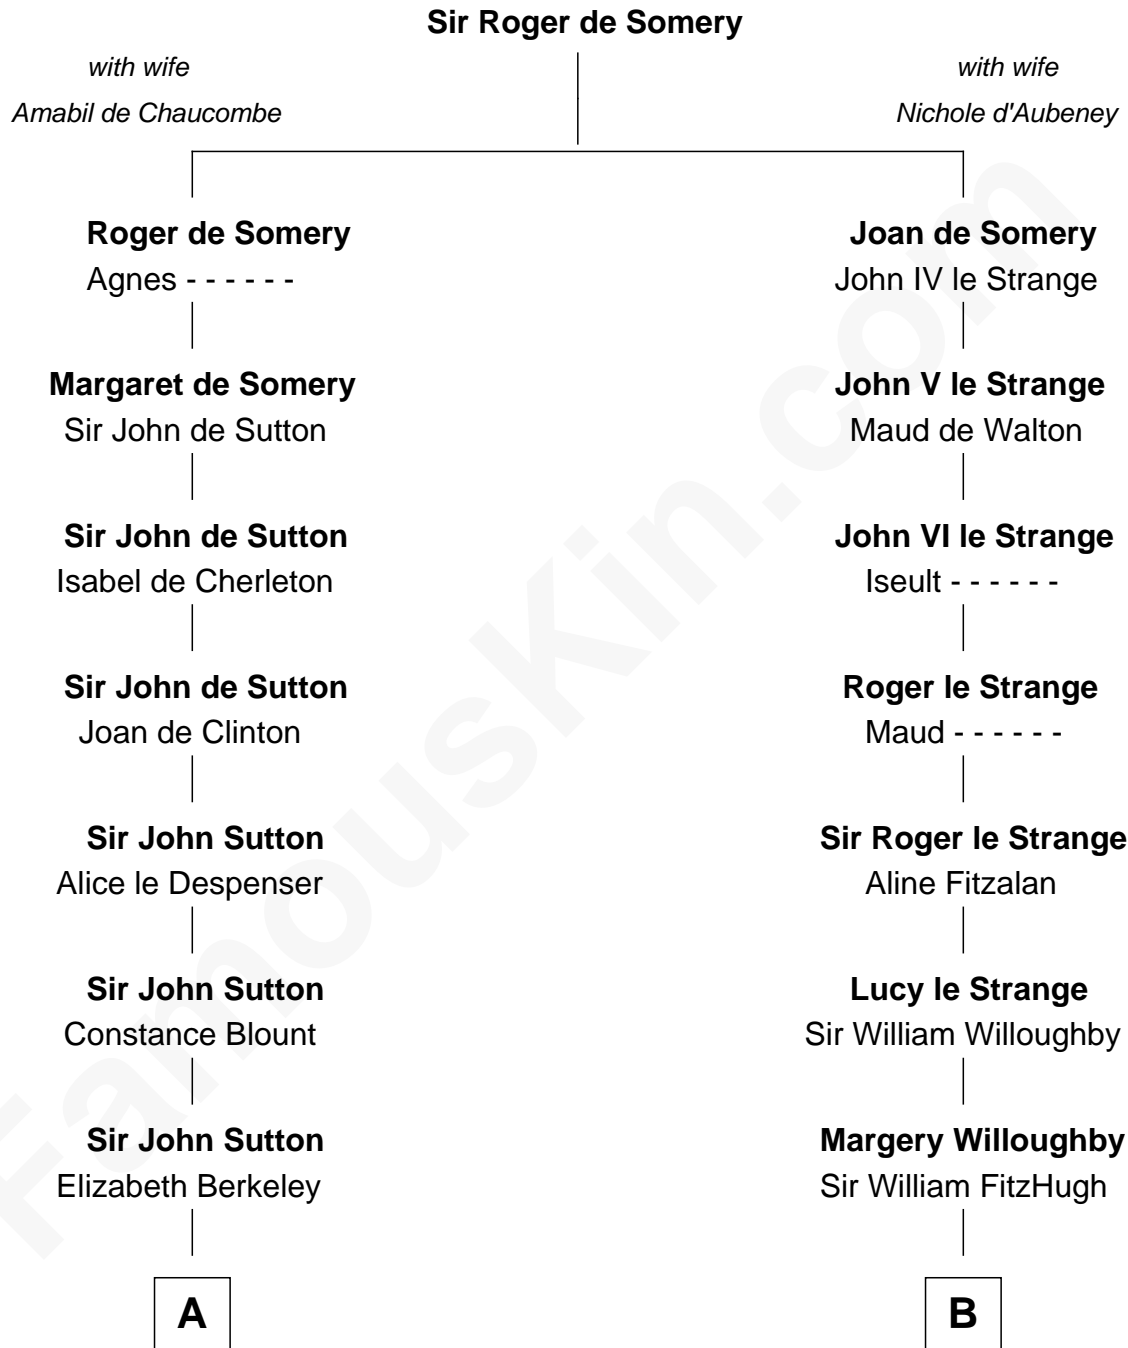

FamousKin.com
Relationship Chart of
William Marsh Rice
Founder of Rice University

10th cousin 10 times removed of
Catherine Parr
6th Wife of King Henry VIII

C

—
Hannah Holbrook

Urban Bates

—
Sarah Bates

David Rice

—
David Rice

Patty Hall

—
William Marsh Rice

Founder of Rice University

FamousKin.com