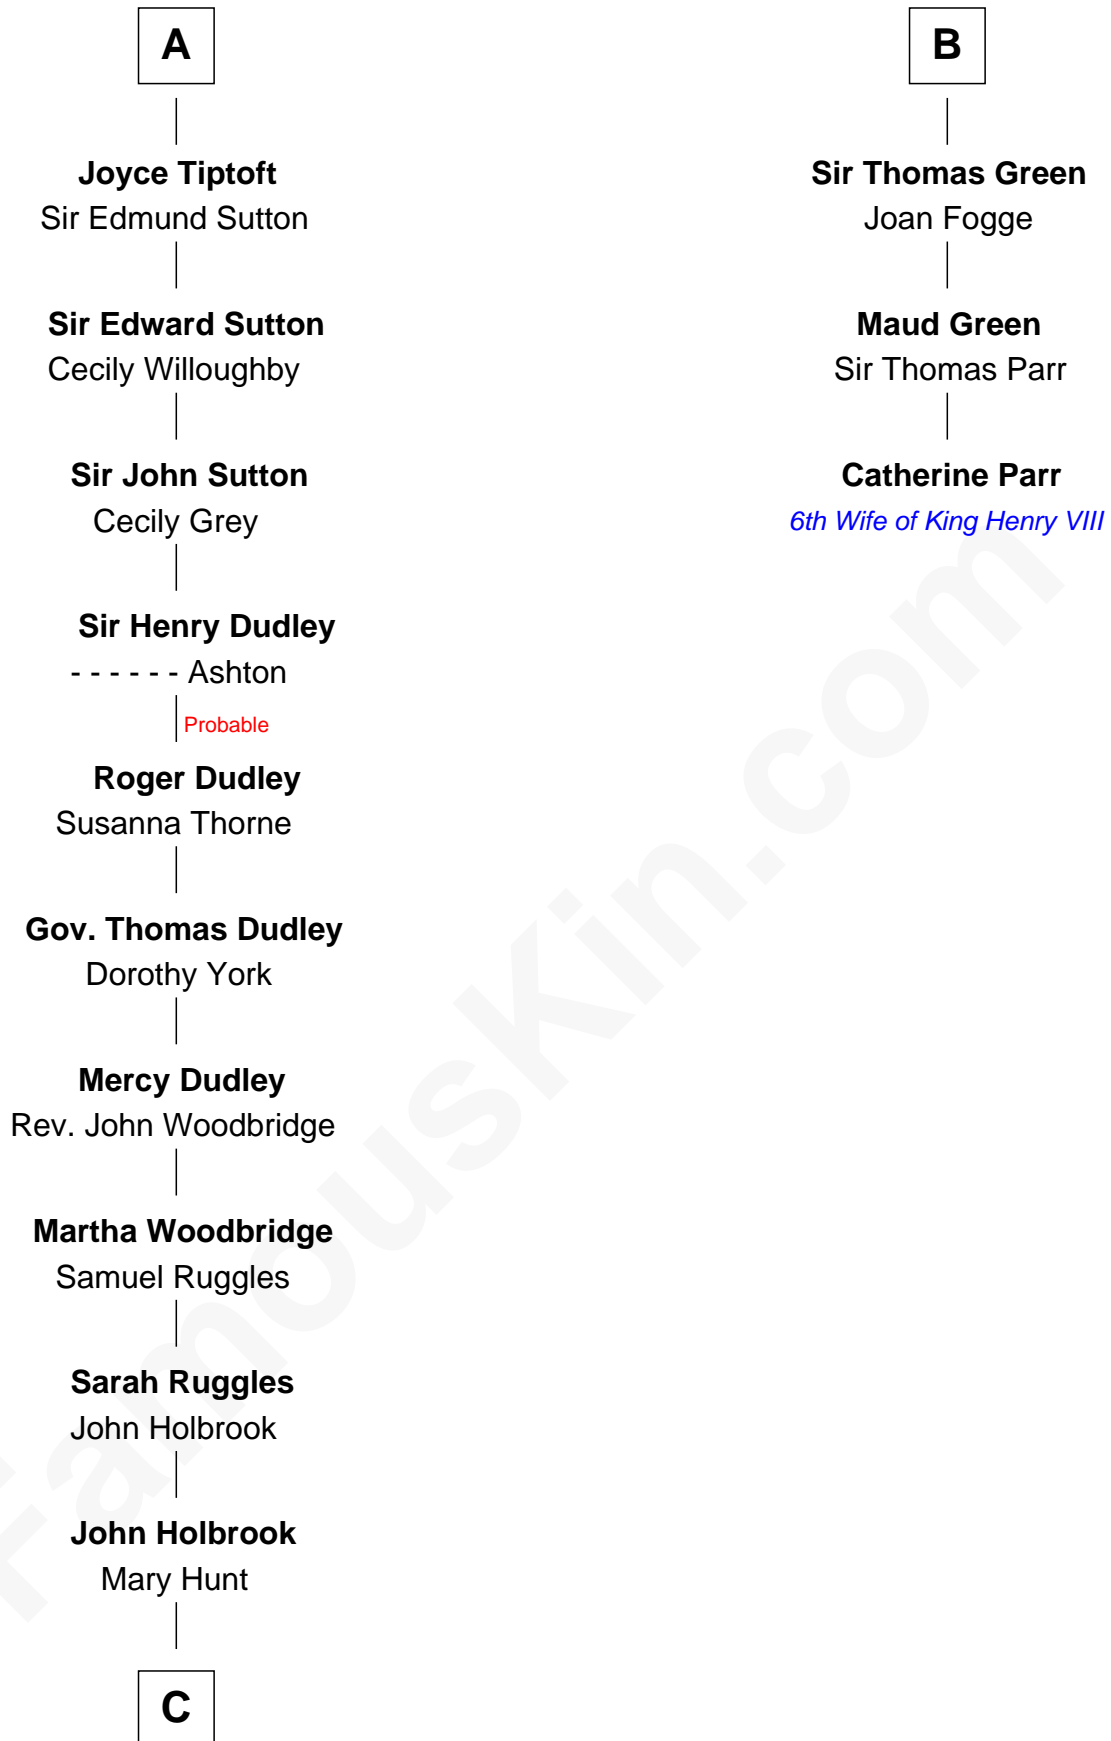

FamousKin.com Relationship Chart of

William Marsh Rice

Founder of Rice University

9th cousin 11 times removed of

Catherine Parr

6th Wife of King Henry VIII

Sir John FitzGeoffrey

Isabel le Bigod