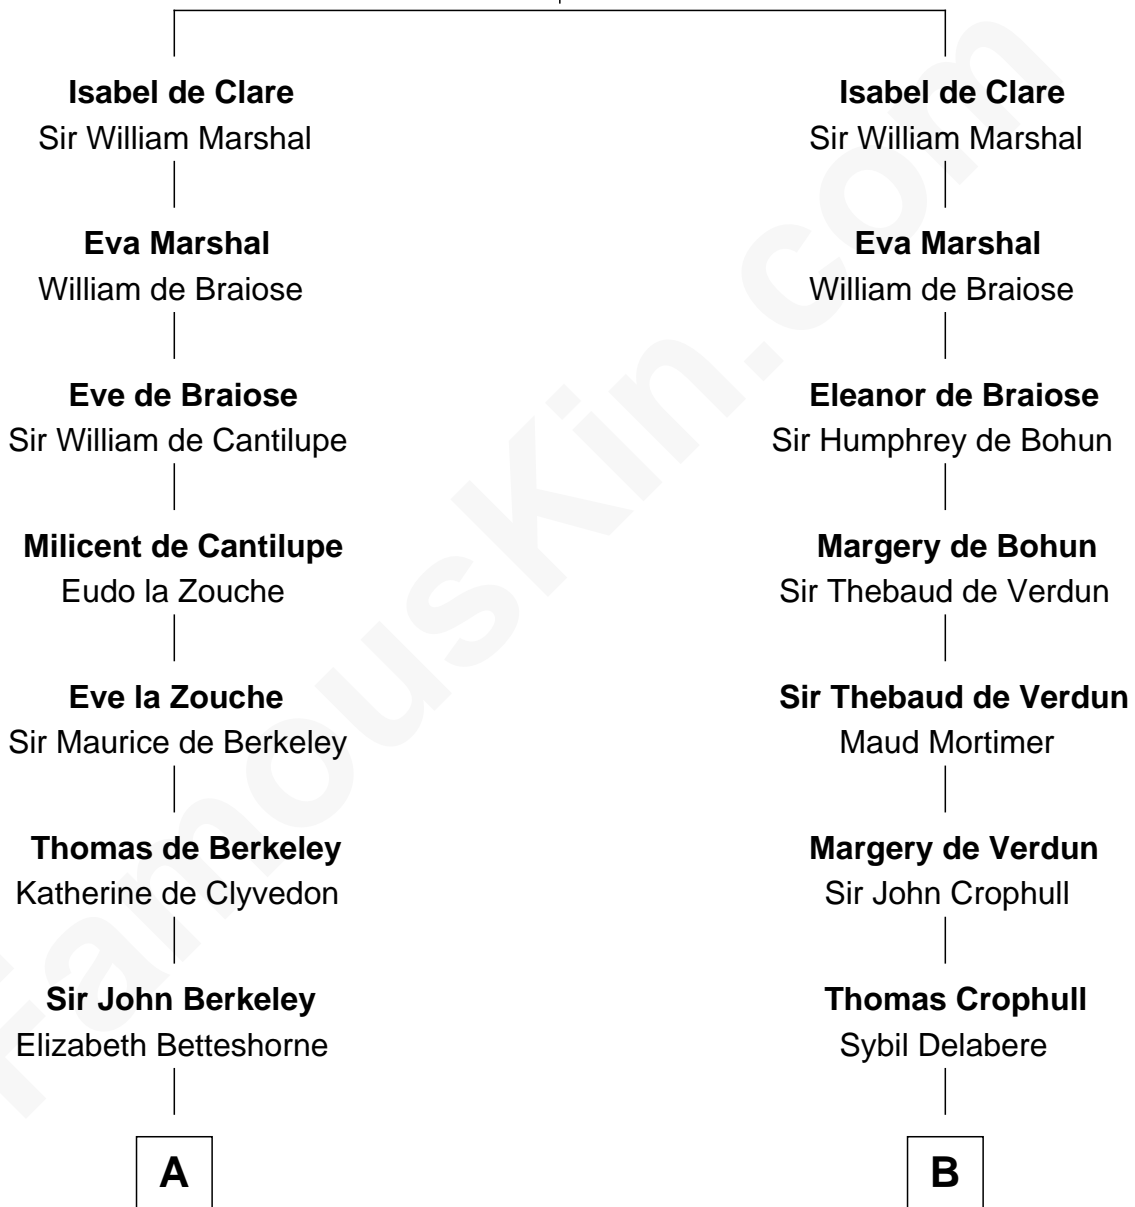

FamousKin.com
Relationship Chart of
William Marsh Rice
Founder of Rice University

11th cousin 10 times removed of
Catherine Parr
6th Wife of King Henry VIII

Richard de Clare
 Aoife MacMurrough

C

John Holbrook

Mary Hunt

Hannah Holbrook

Urban Bates

Sarah Bates

David Rice

David Rice

Patty Hall

William Marsh Rice