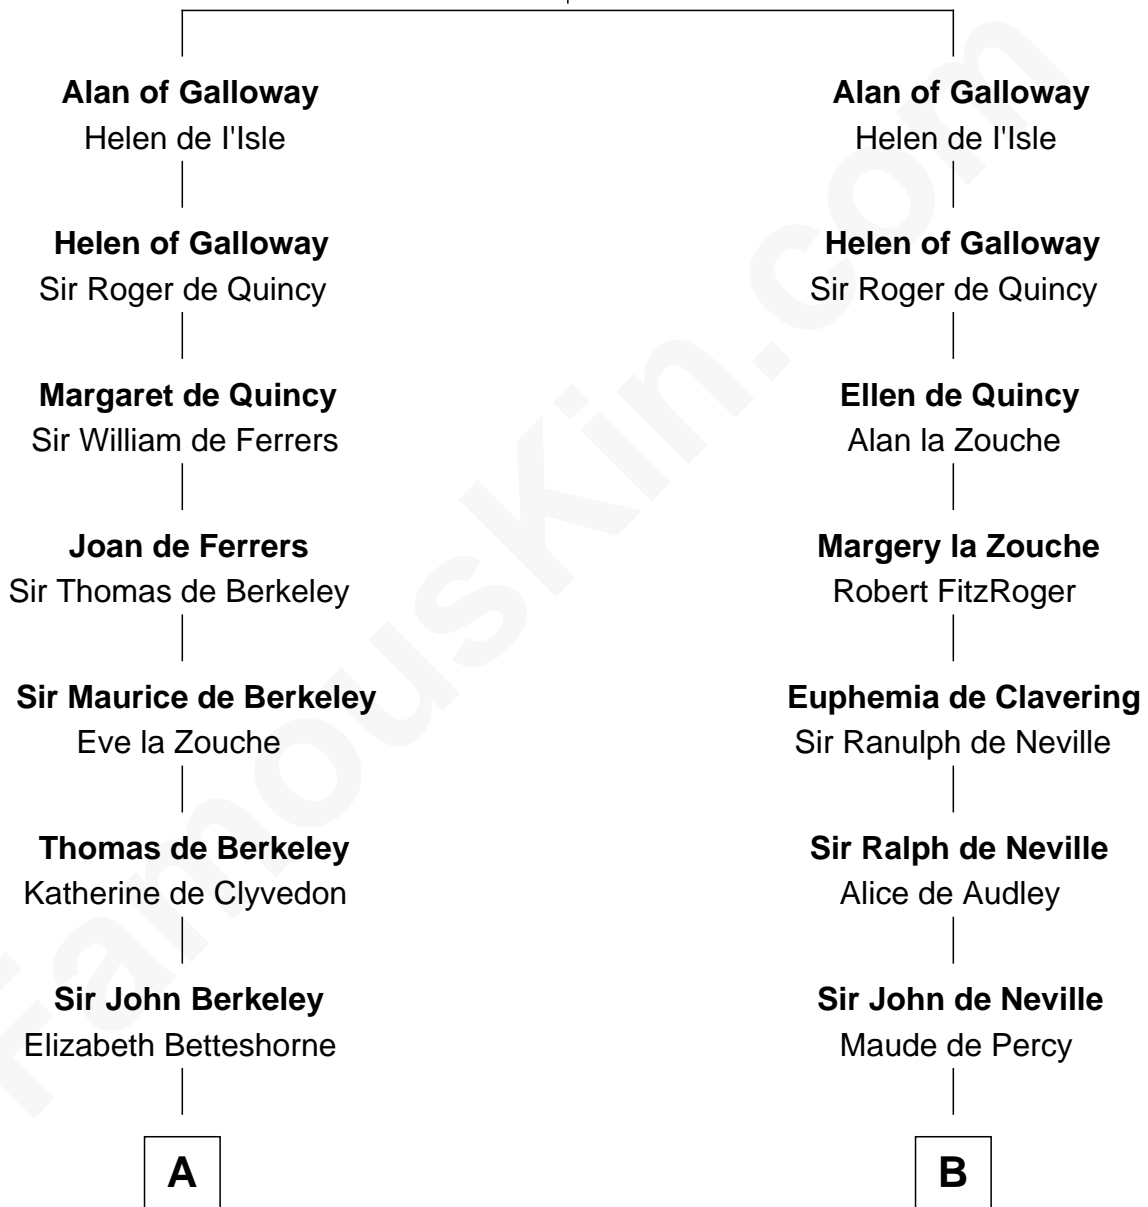

FamousKin.com
Relationship Chart of
William Marsh Rice
Founder of Rice University

12th cousin 9 times removed of

Catherine Parr
6th Wife of King Henry VIII

Roland of Galloway
 Helena de Morville

C

—
John Holbrook

Mary Hunt

—
Hannah Holbrook

Urban Bates

—
Sarah Bates

David Rice

—
David Rice

Patty Hall

—
William Marsh Rice