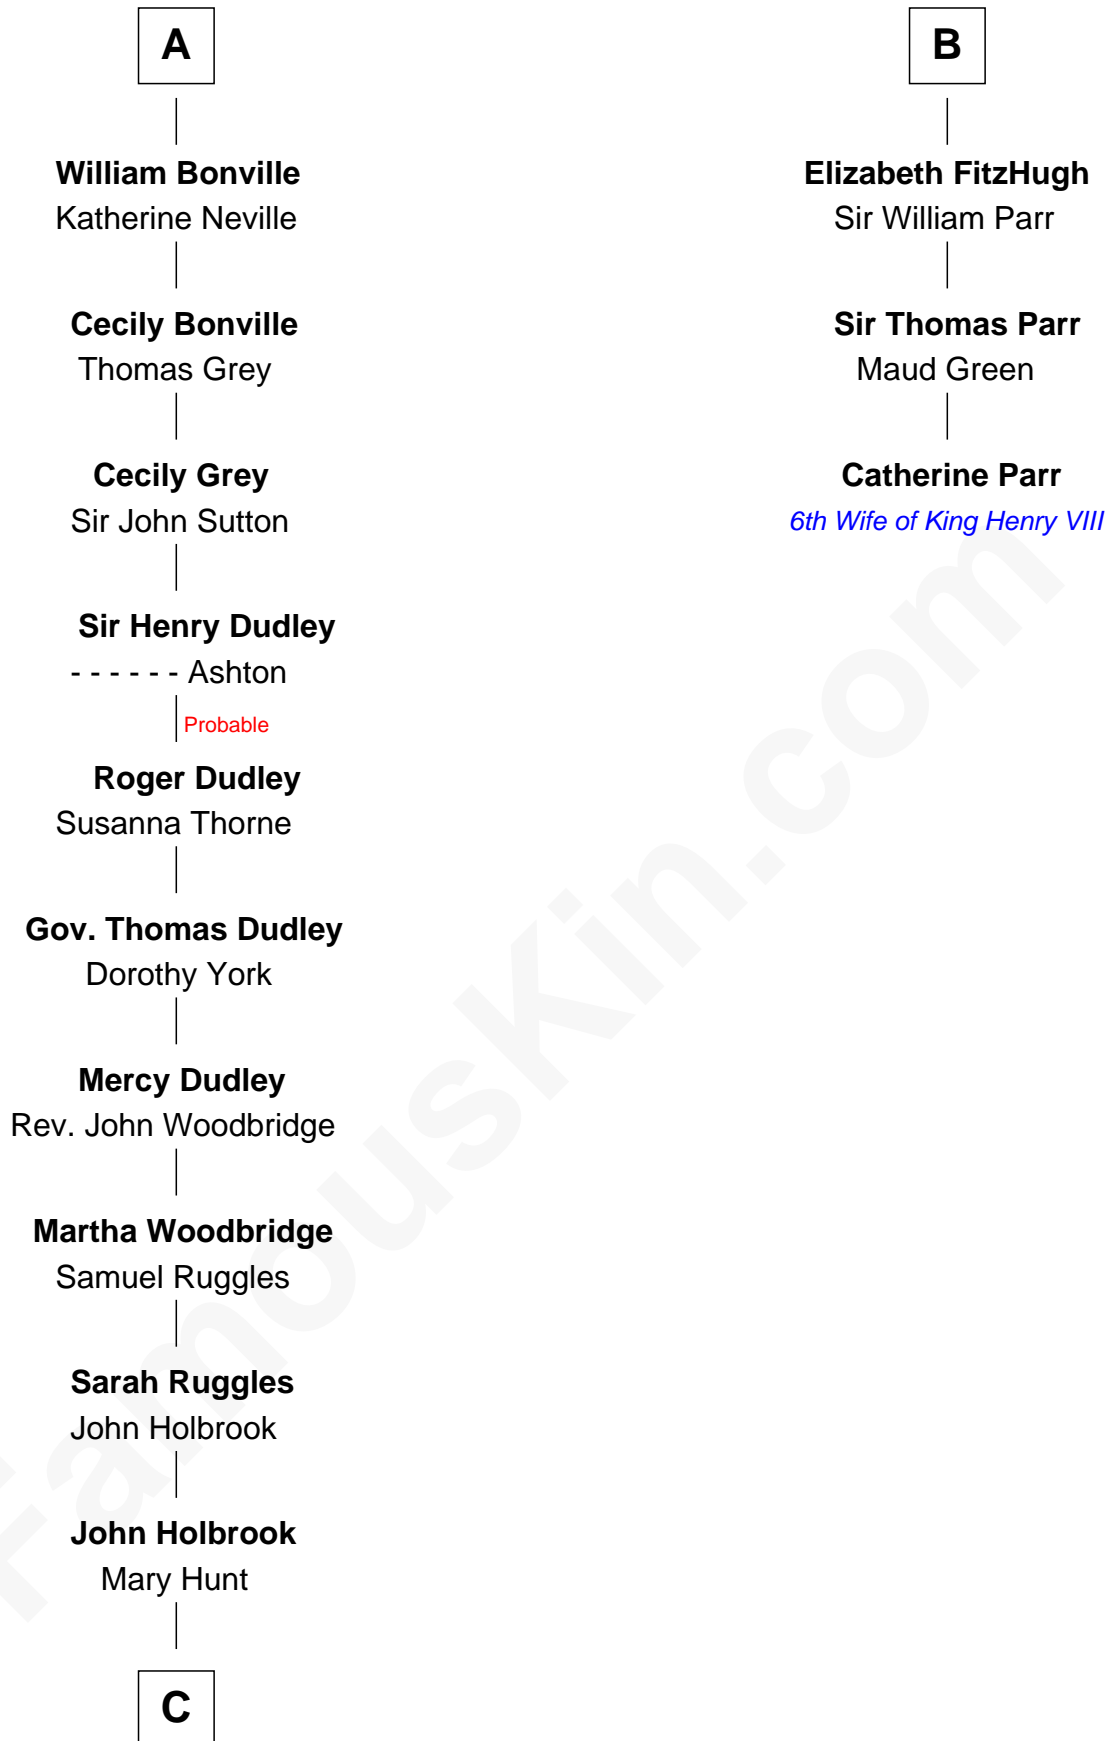

FamousKin.com Relationship Chart of

William Marsh Rice

Founder of Rice University

9th cousin 11 times removed of

Catherine Parr

6th Wife of King Henry VIII

Sir William de Ros

Lucy FitzPiers