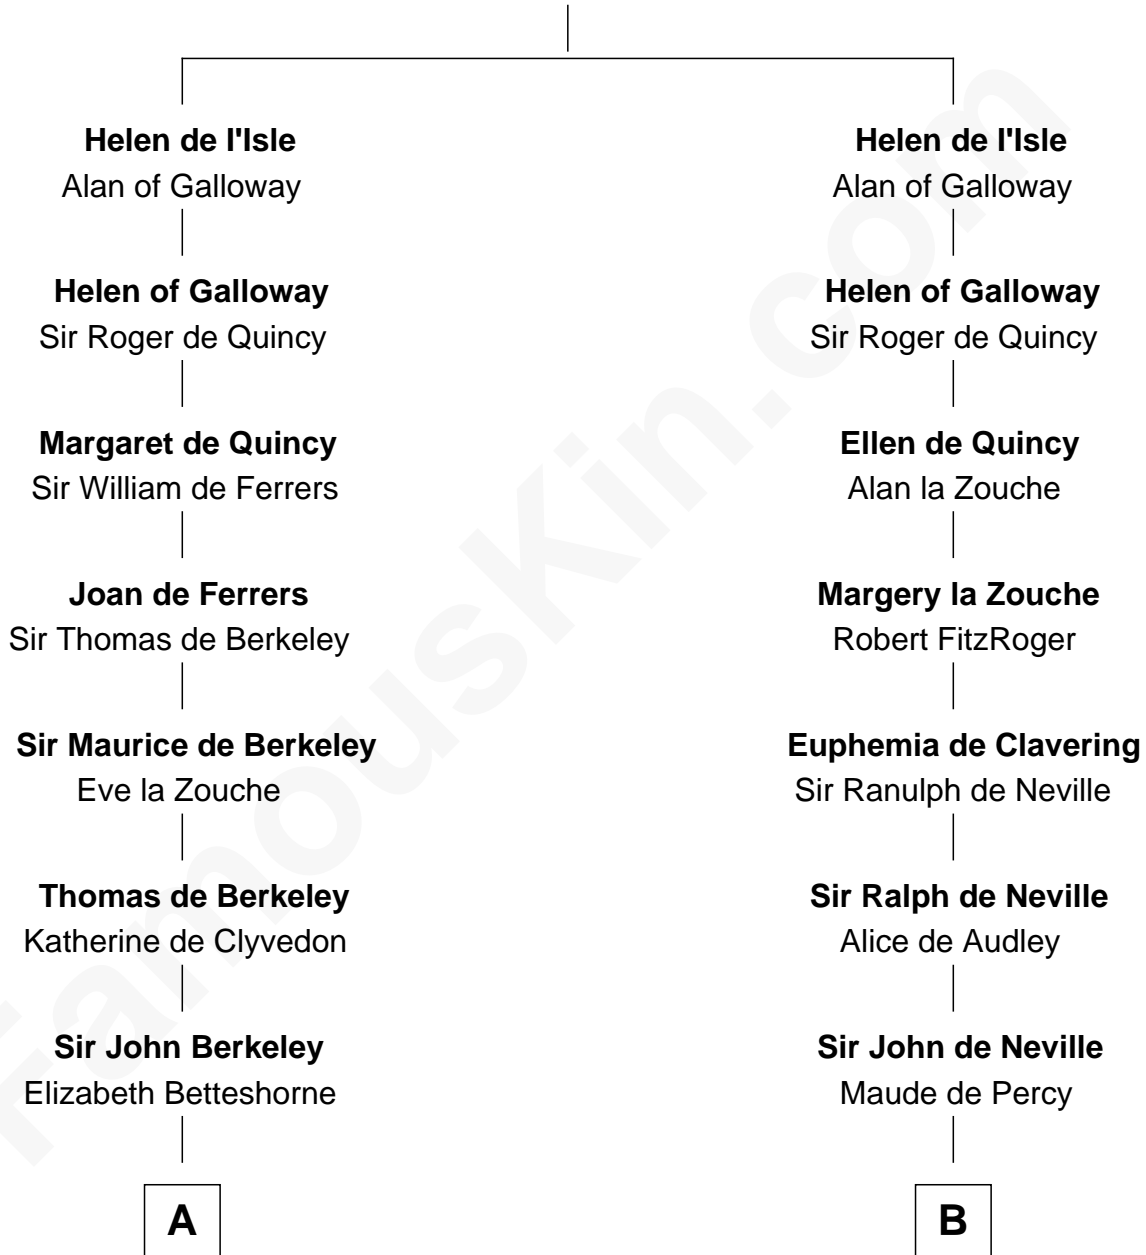

FamousKin.com
Relationship Chart of
William Marsh Rice
Founder of Rice University

12th cousin 9 times removed of

Catherine Parr
6th Wife of King Henry VIII

Reginald de l'Isle
 Fonia of Moray

C

—
John Holbrook

Mary Hunt

—
Hannah Holbrook

Urban Bates

—
Sarah Bates

David Rice

—
David Rice

Patty Hall

—
William Marsh Rice