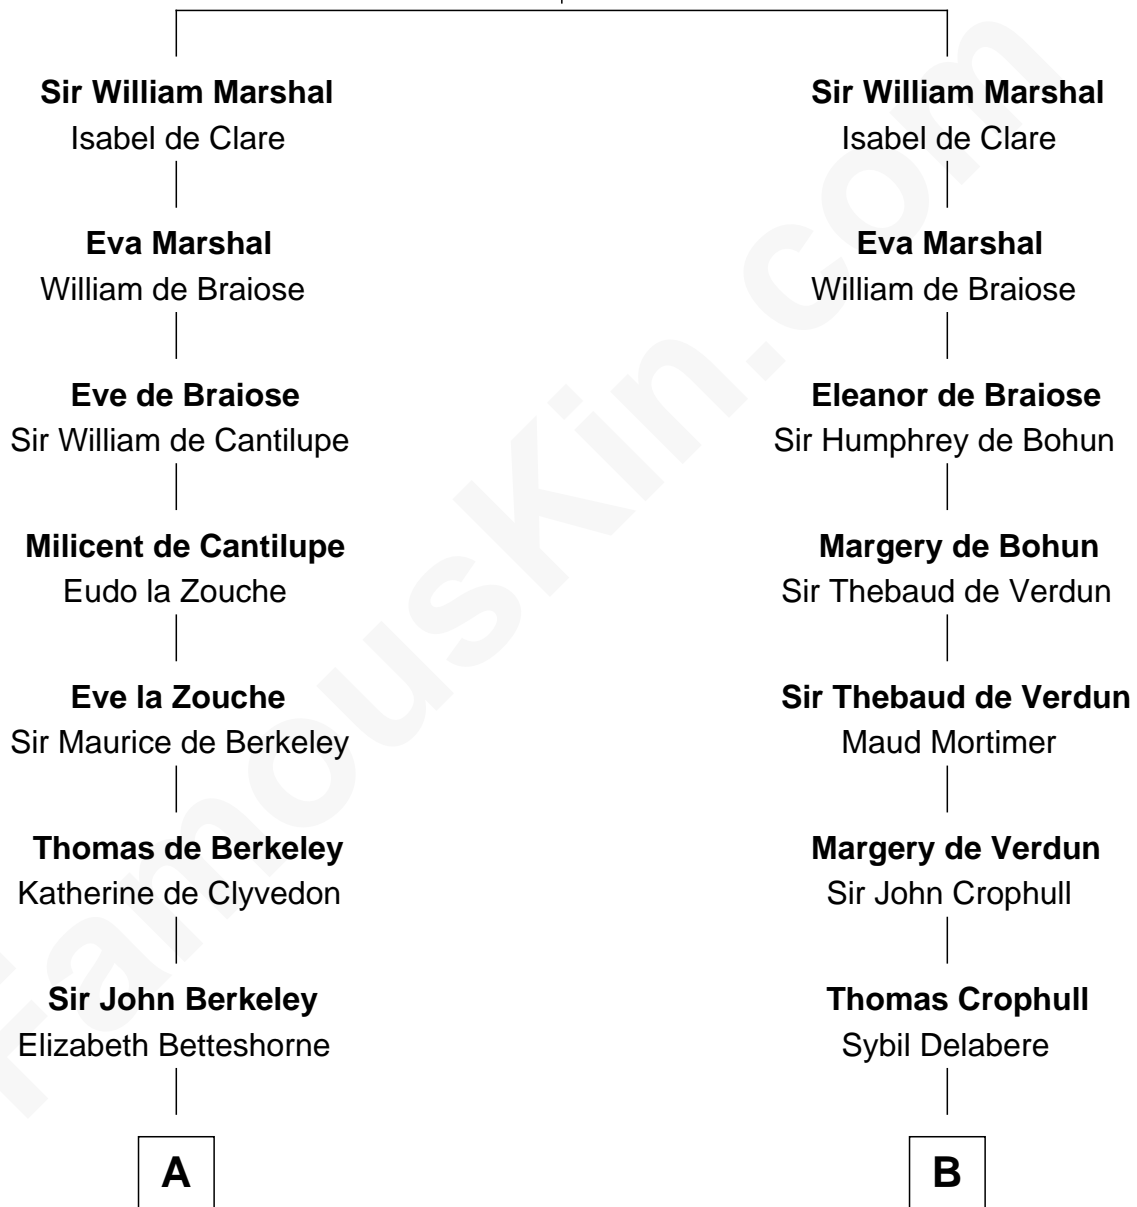

# FamousKin.com Relationship Chart of

**William Marsh Rice**

*Founder of Rice University*

11th cousin 10 times removed of

**Catherine Parr**

*6th Wife of King Henry VIII*

**John FitzGilbert**  
Sybilla of Salisbury

**C**

—  
**John Holbrook**

Mary Hunt

—  
**Hannah Holbrook**

Urban Bates

—  
**Sarah Bates**

David Rice

—  
**David Rice**

Patty Hall

—  
**William Marsh Rice**

*Founder of Rice University*

FamousKin.com