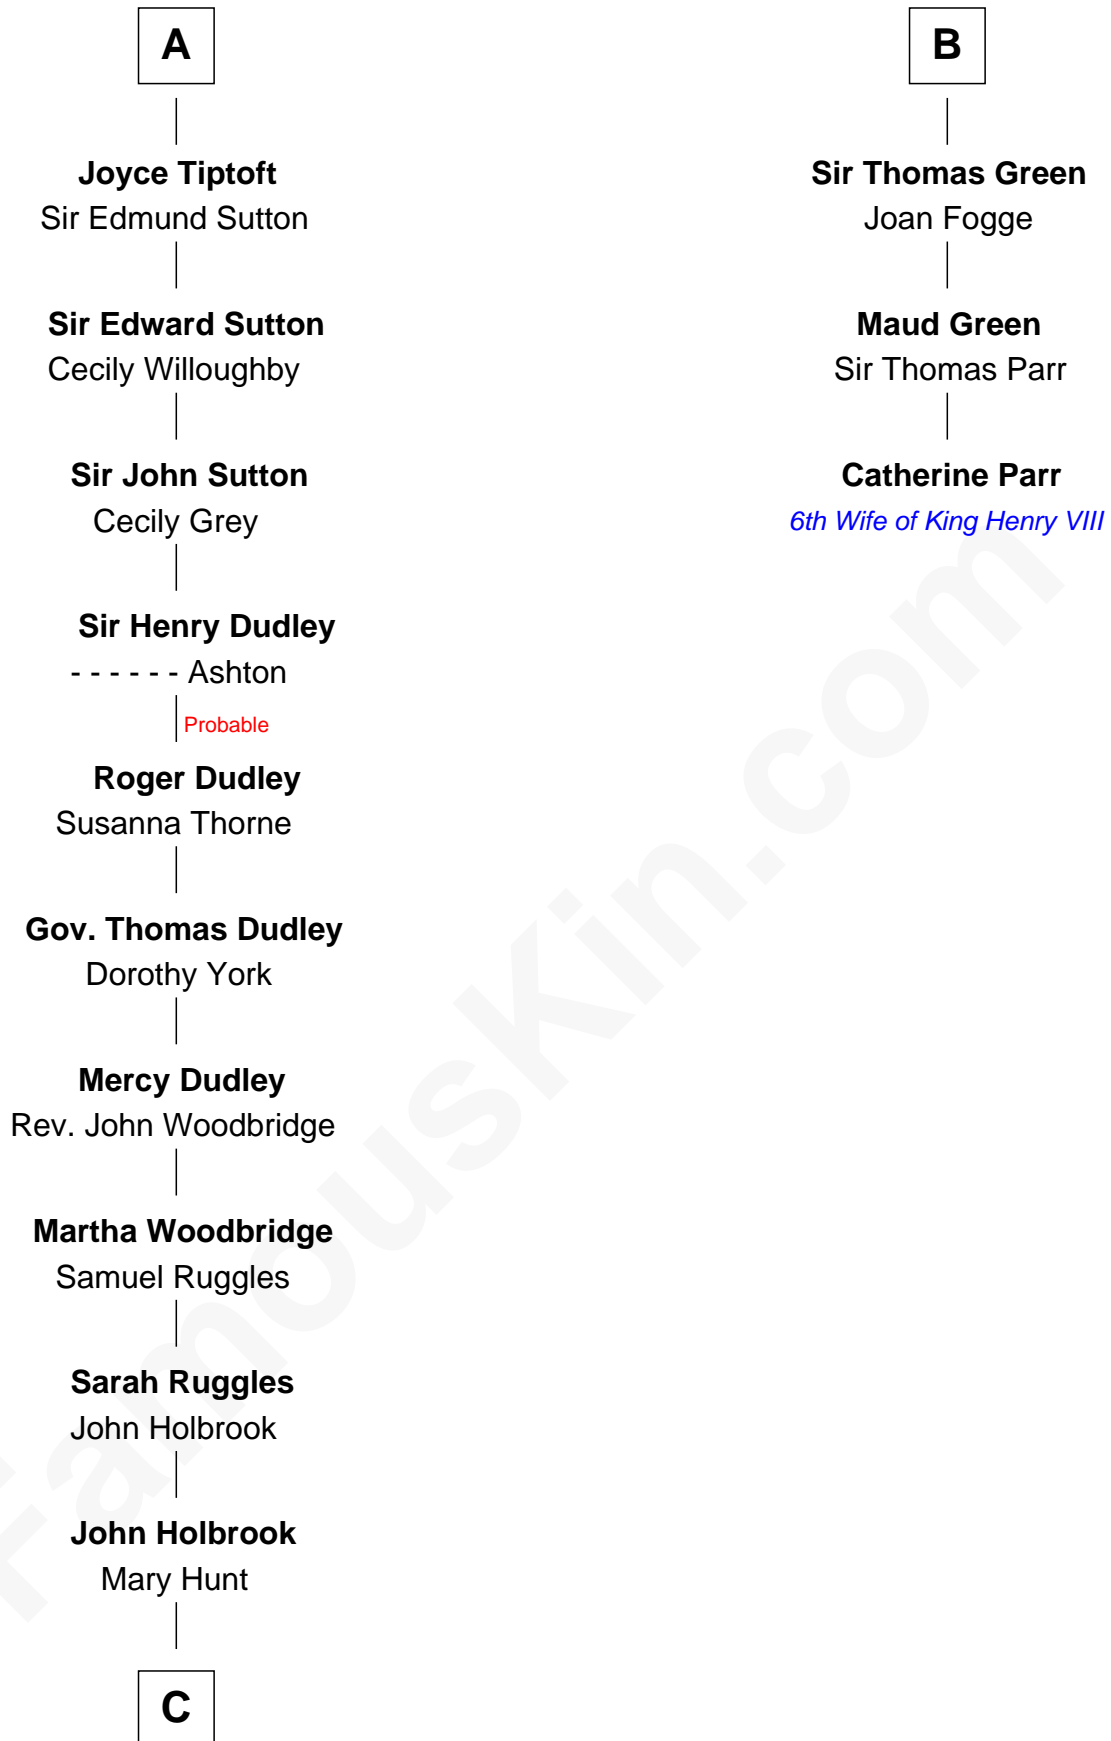

FamousKin.com Relationship Chart of

William Marsh Rice
Founder of Rice University

9th cousin 11 times removed of

Catherine Parr
6th Wife of King Henry VIII

C

—
Hannah Holbrook

Urban Bates

—
Sarah Bates

David Rice

—
David Rice

Patty Hall

—
William Marsh Rice

Founder of Rice University

FamousKin.com