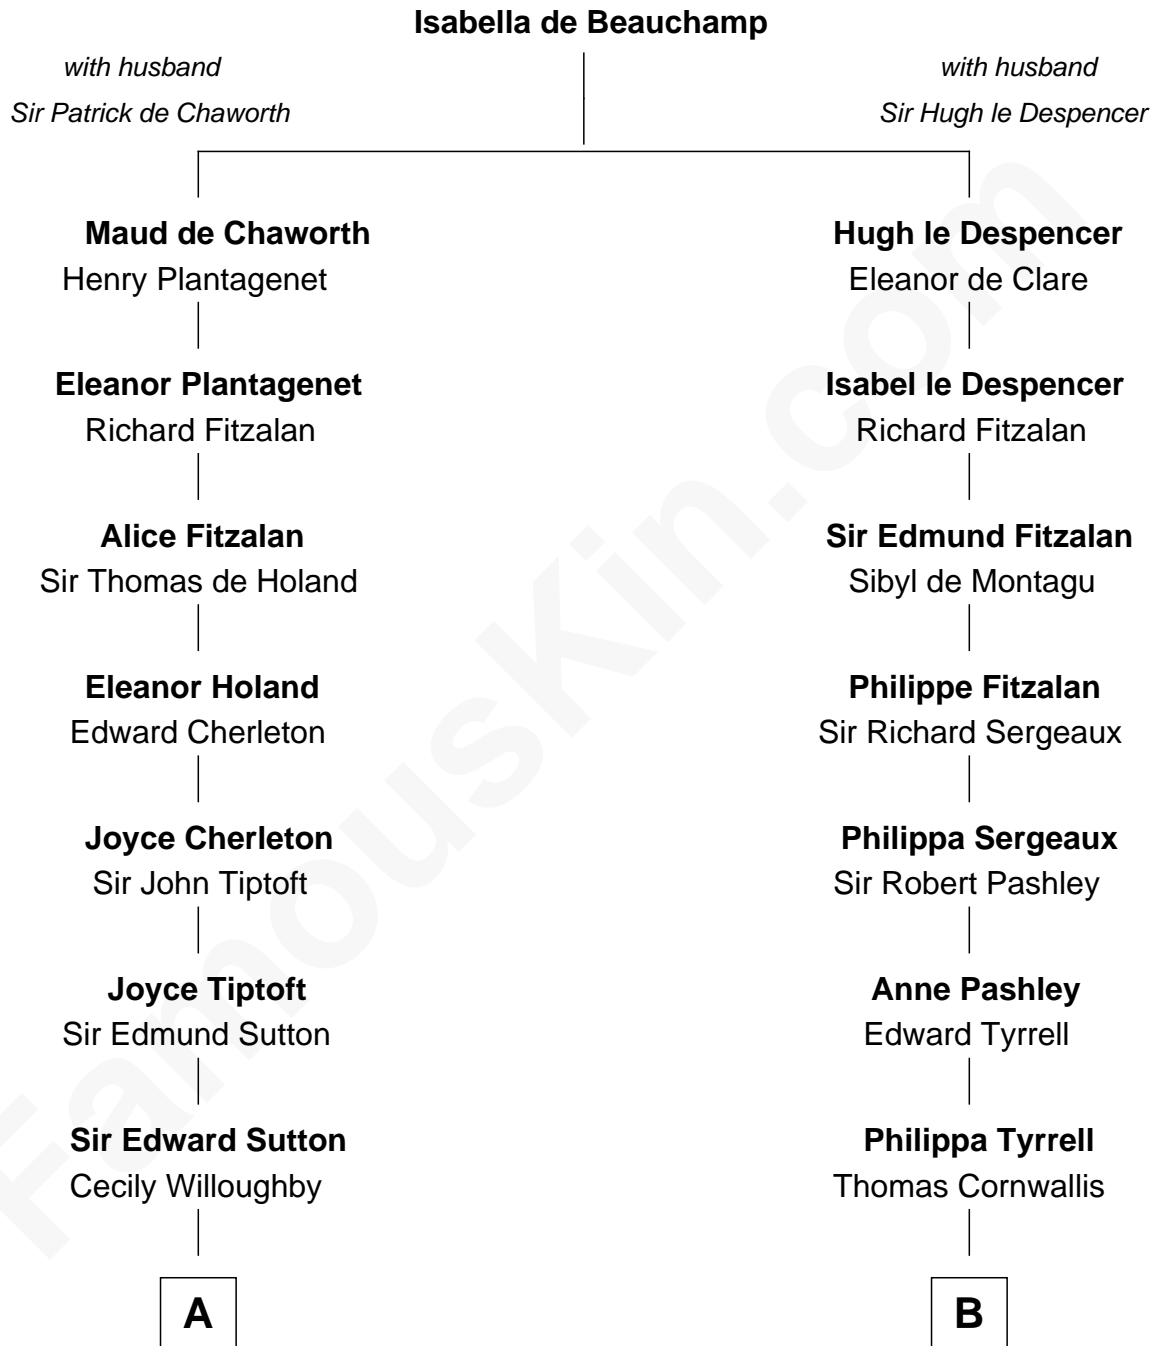

FamousKin.com Relationship Chart of

William Marsh Rice

Founder of Rice University

18th cousin 1 time removed of

General James Longstreet

Confederate Army - U.S. Civil War

C

David Rice

Patty Hall

William Marsh Rice

Founder of Rice University

D

Hannah FitzRandolph

William Longstreet

James Longstreet

Mary Anna Dent