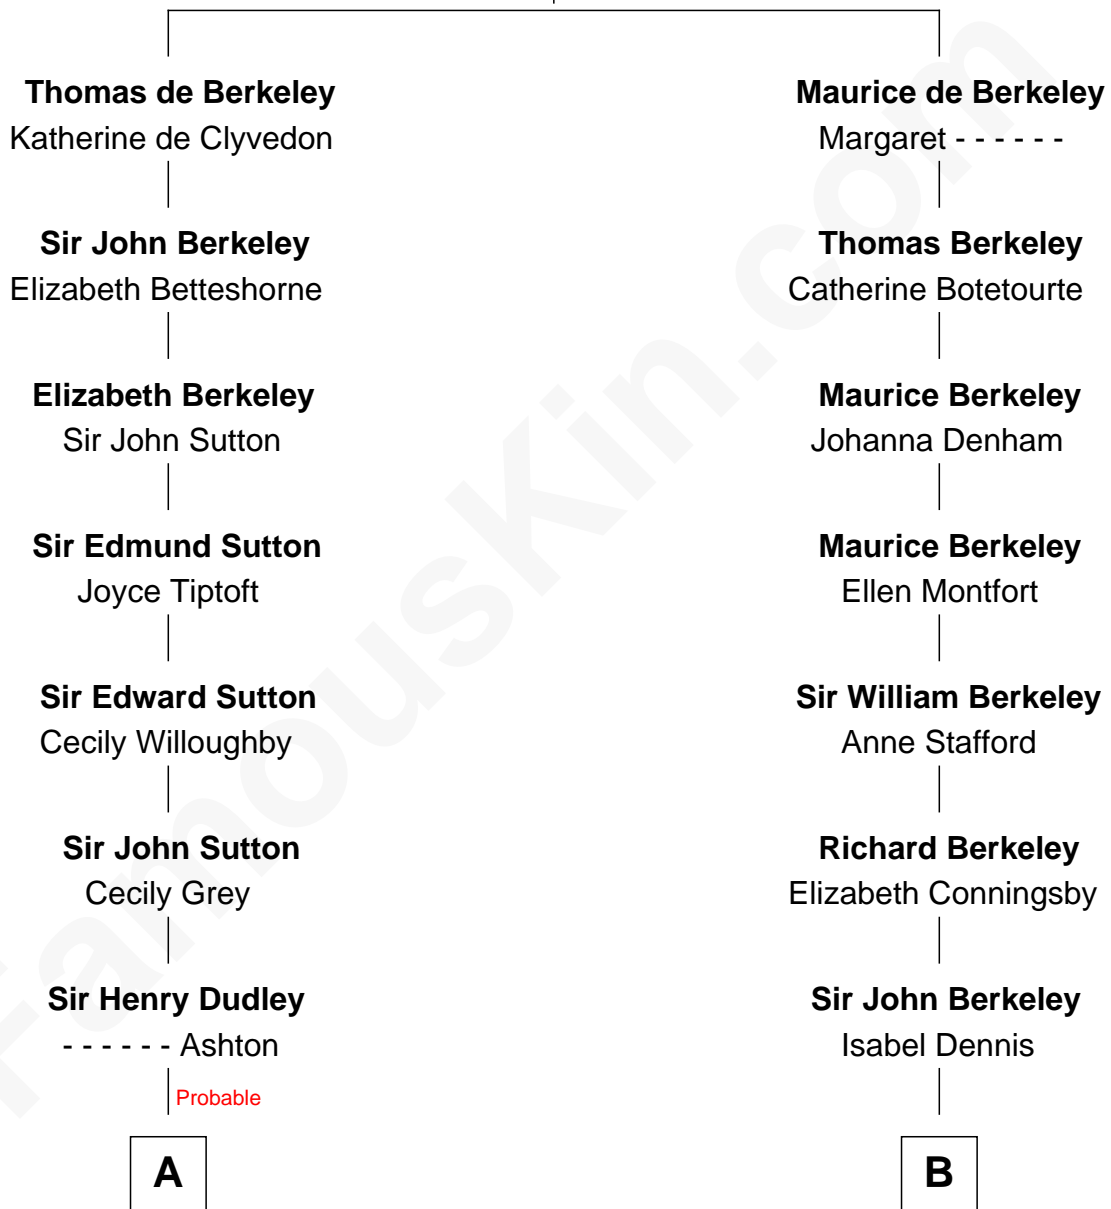

FamousKin.com
Relationship Chart of
William Marsh Rice
Founder of Rice University

16th cousin 2 times removed of
Jack London
Author of "The Call of the Wild"

Sir Maurice de Berkeley
 Eve la Zouche

C

Flora Wellman
William Henry Chaney

Jack London
Author of "The Call of the Wild"

FamousKin.com