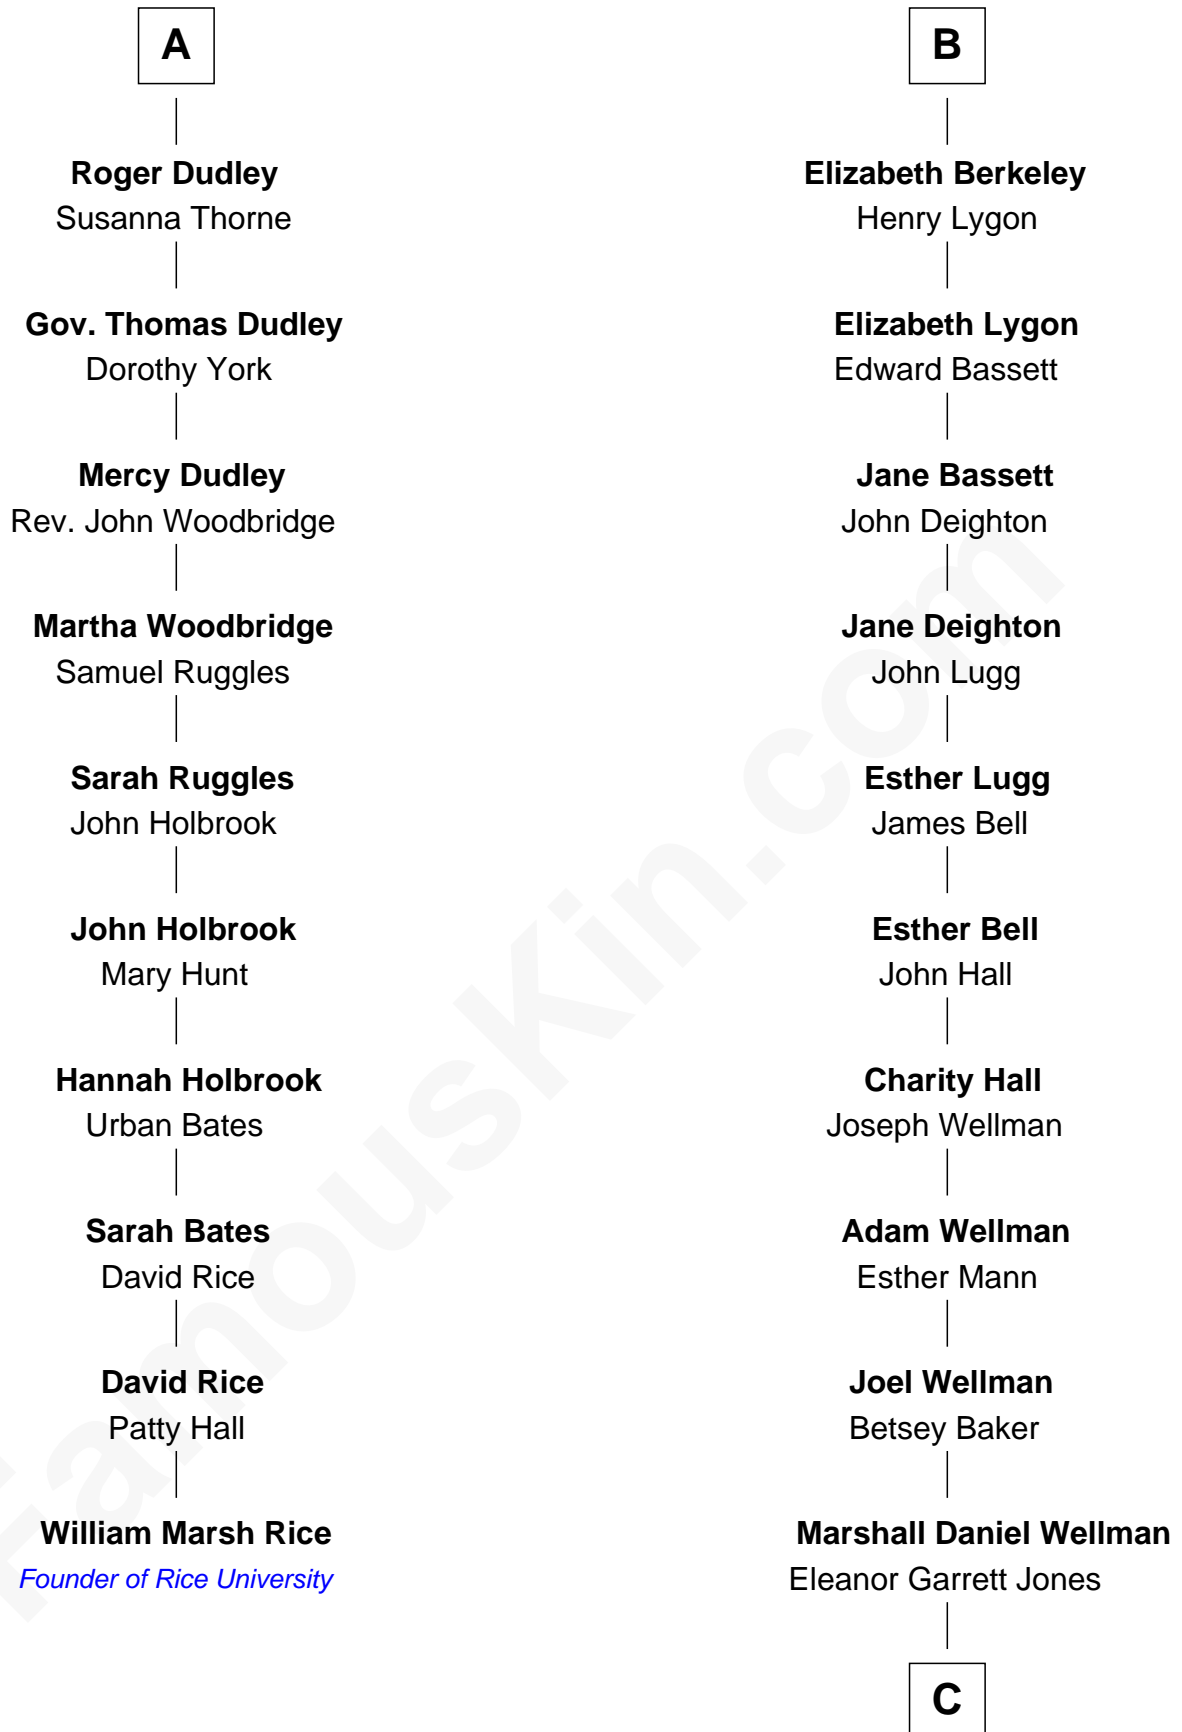

FamousKin.com
Relationship Chart of
William Marsh Rice
Founder of Rice University

16th cousin 2 times removed of
Jack London
Author of "The Call of the Wild"

Sir Maurice de Berkeley
 Eve la Zouche

C

Flora Wellman
William Henry Chaney

Jack London
Author of "The Call of the Wild"

FamousKin.com