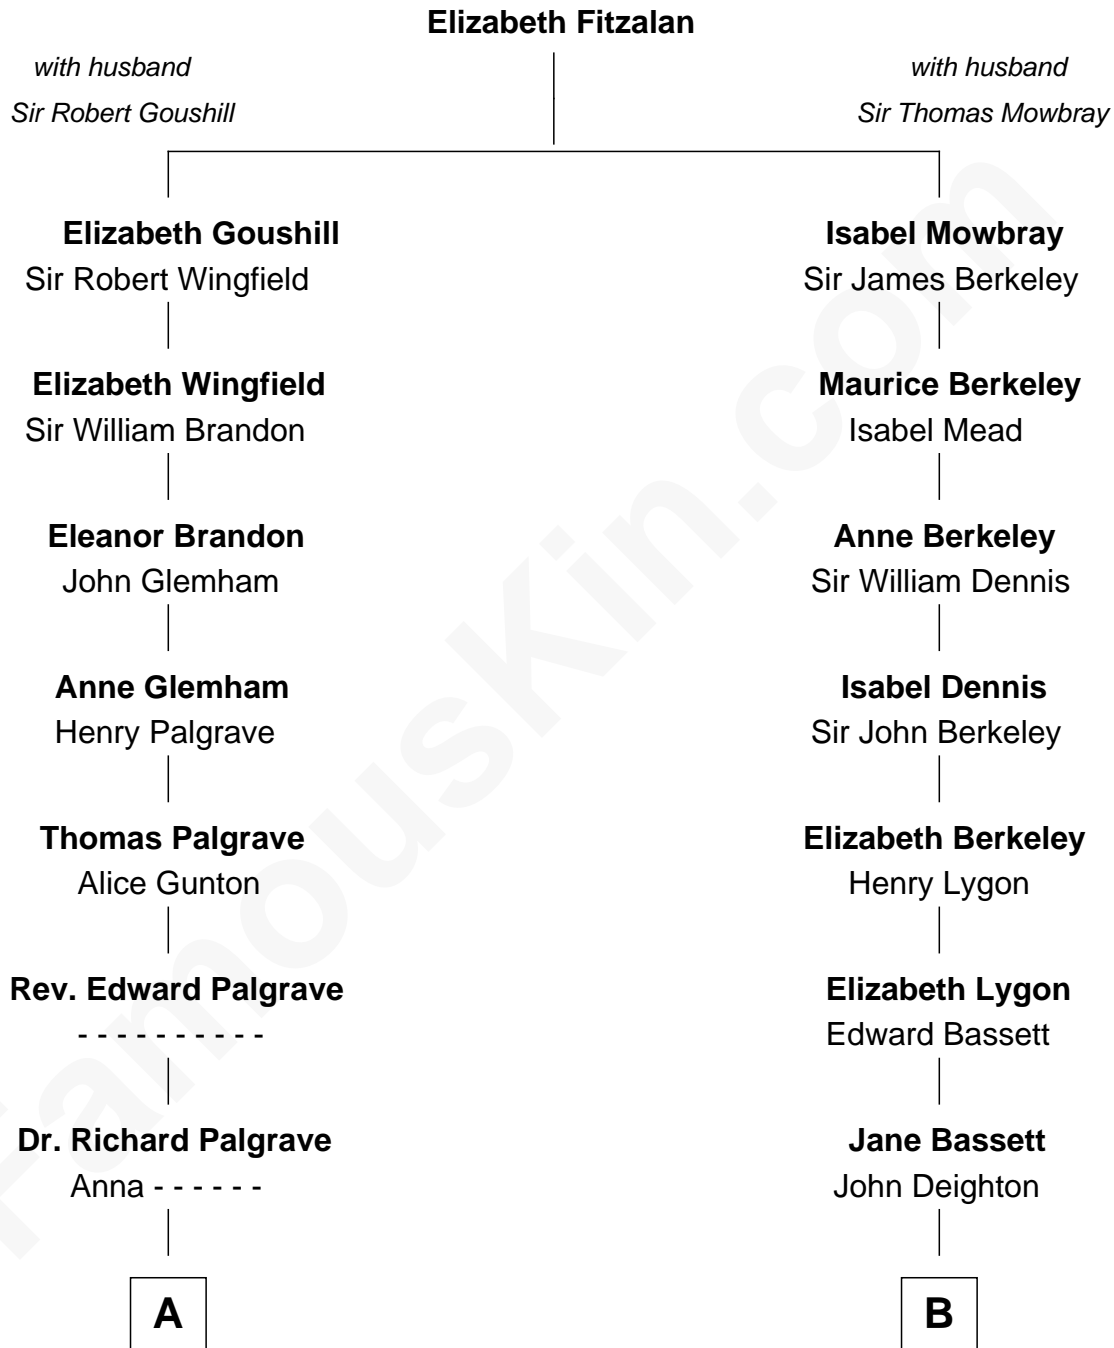

# FamousKin.com Relationship Chart of

**William Marsh Rice**

*Founder of Rice University*

14th cousin 1 time removed of

**Jack London**

*Author of "The Call of the Wild"*

**A**

**Sarah Palgrave**

Dr. John Alcock

**Joanna Alcock**

Ephraim Hunt

**Ebenezer Hunt**

Mary Lovell

**Mary Hunt**

John Holbrook

**Hannah Holbrook**