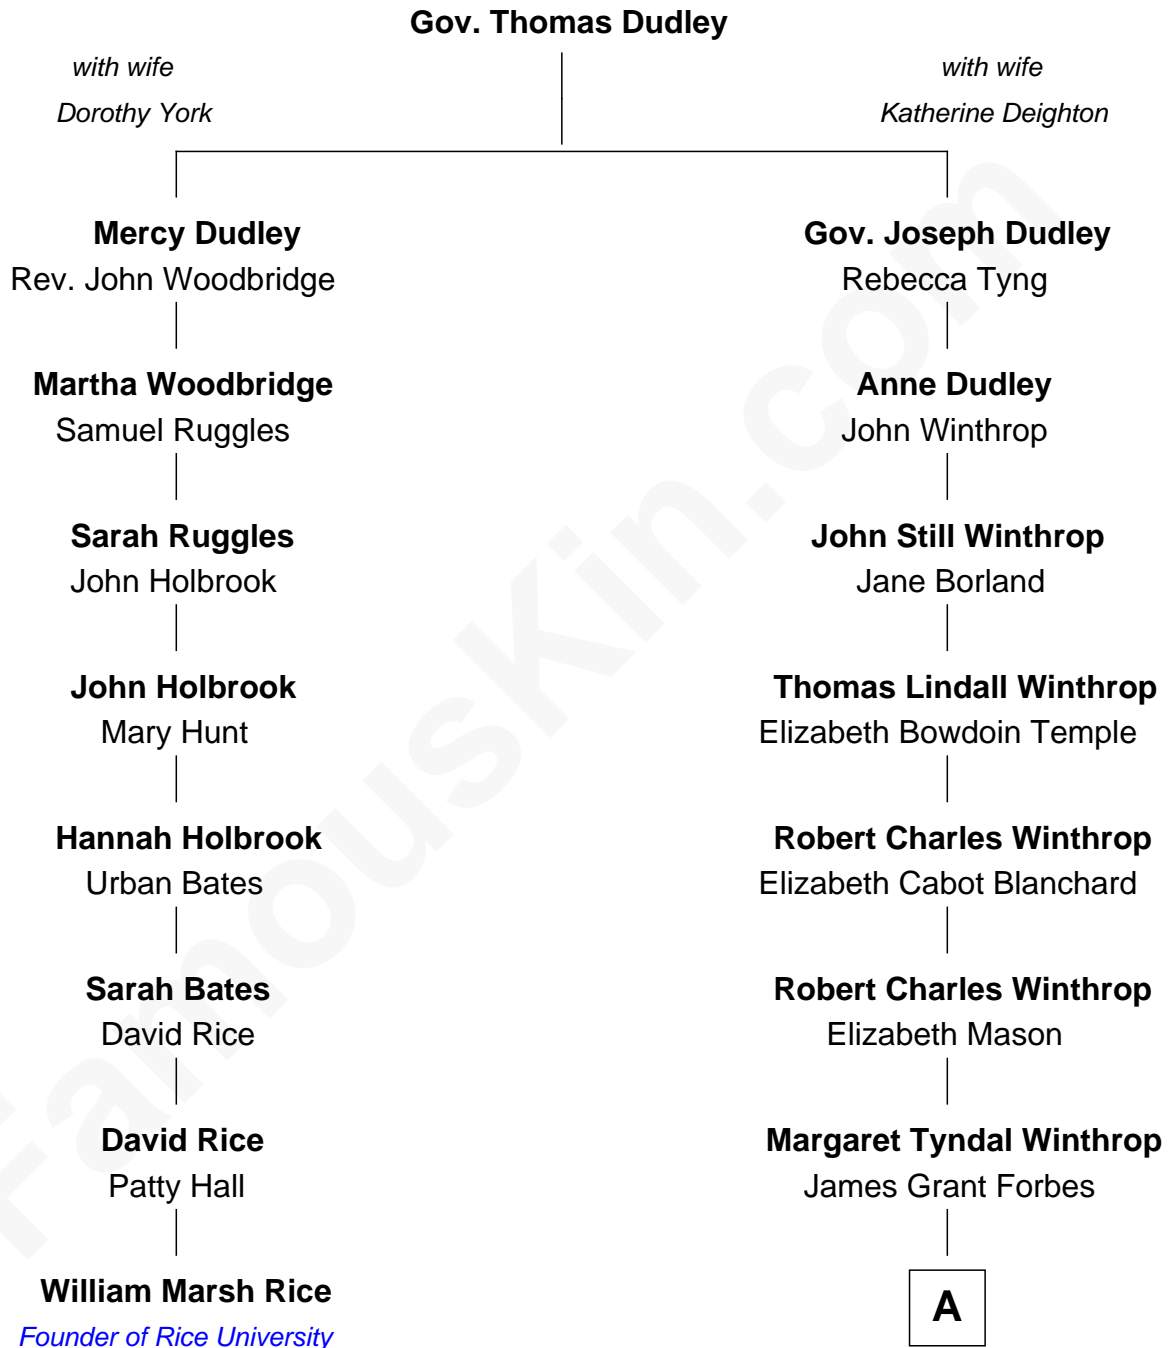

**FamousKin.com**  
**Relationship Chart of**  
**William Marsh Rice**  
*Founder of Rice University*

**7th cousin 1 time removed of**  
**John Kerry**  
*68th U.S. Secretary of State*

**A**

—  
**Rosemary Isabel Forbes**

Richard John Kerry

—  
**John Kerry**

*68th U.S. Secretary of State*

FamousKin.com