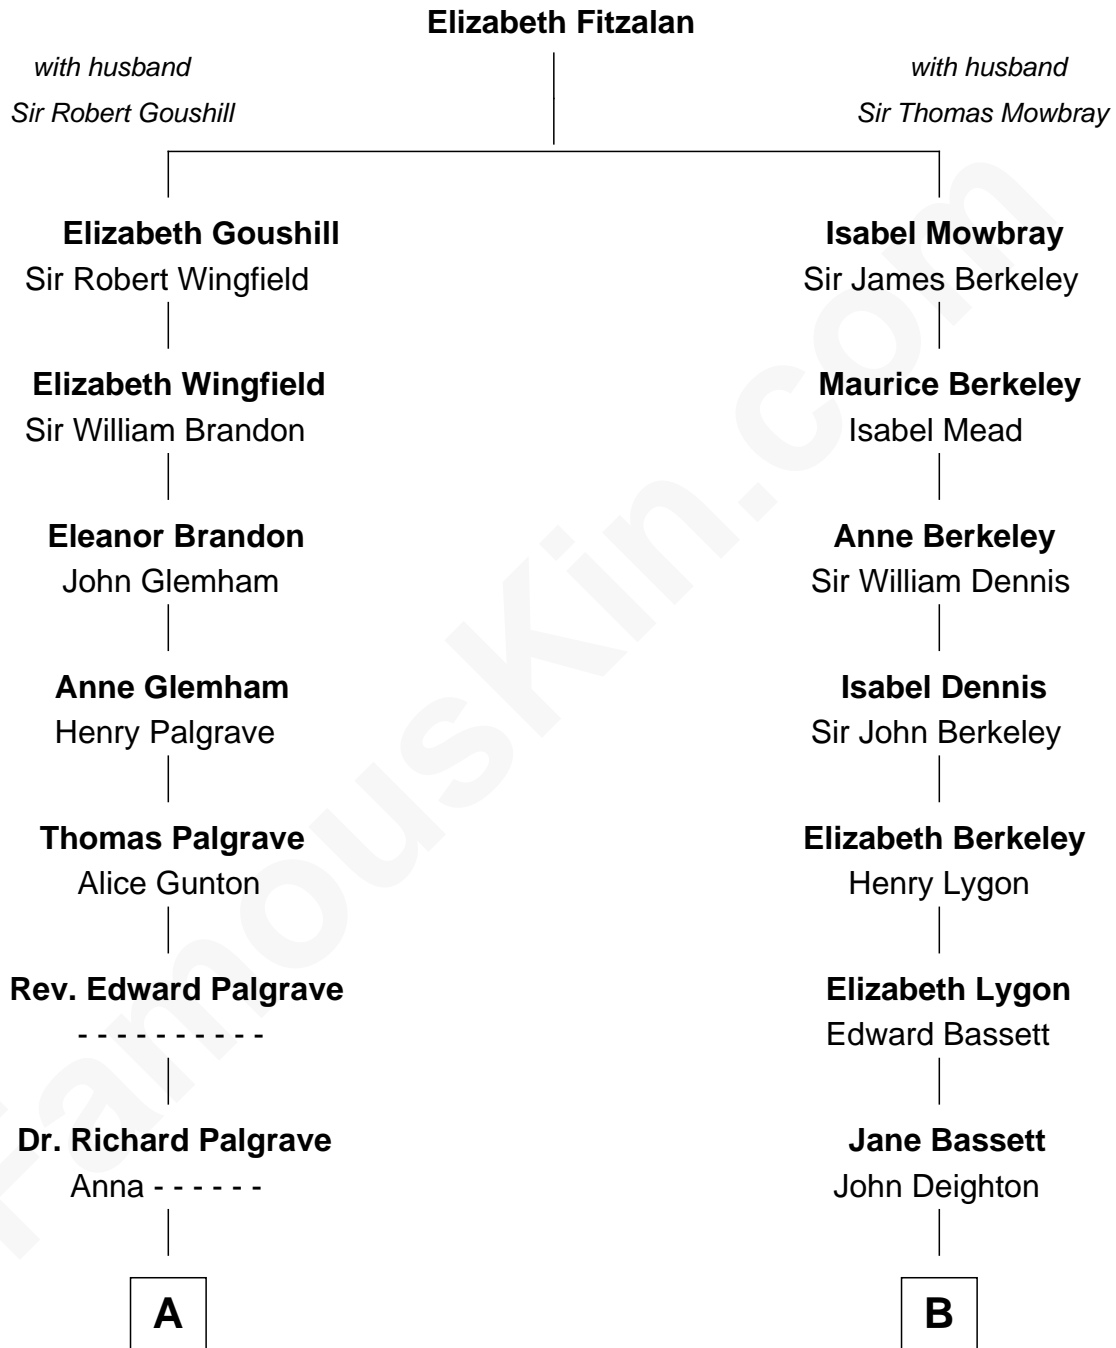

FamousKin.com
Relationship Chart of
William Marsh Rice
Founder of Rice University

14th cousin 2 times removed of
John Kerry
68th U.S. Secretary of State

A

Sarah Palgrave

Dr. John Alcock

Joanna Alcock

Ephraim Hunt

Ebenezer Hunt

Mary Lovell

Mary Hunt

John Holbrook

Hannah Holbrook

Urban Bates

Sarah Bates

David Rice

David Rice

Patty Hall

William Marsh Rice

Founder of Rice University

B

Katherine Deighton

Gov. Thomas Dudley

Gov. Joseph Dudley