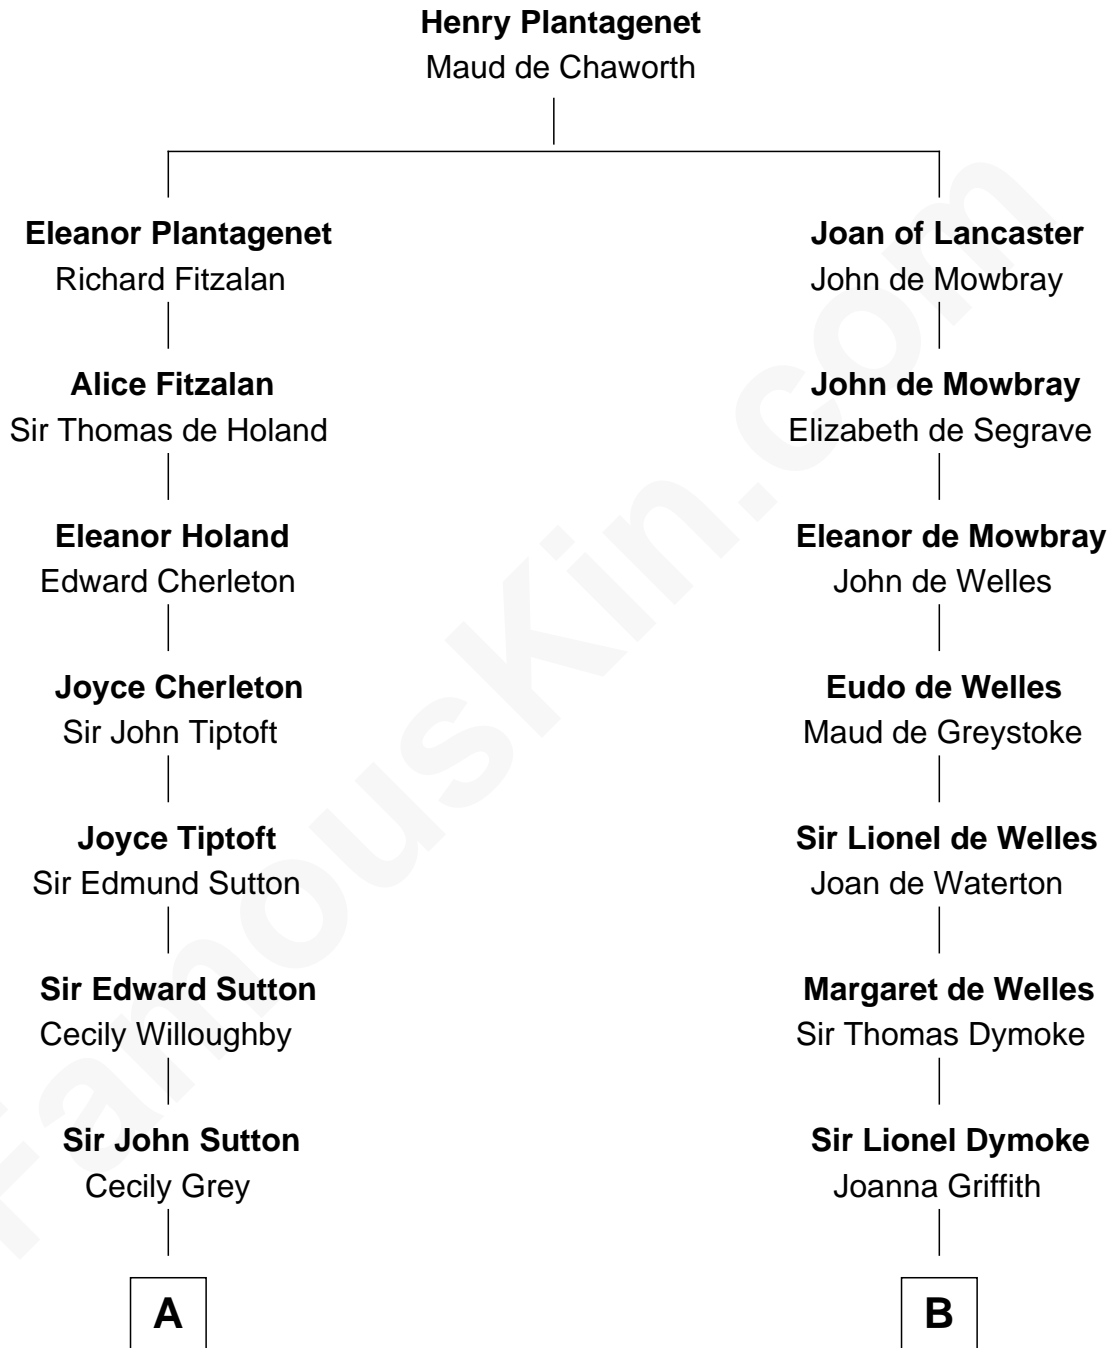

FamousKin.com
Relationship Chart of
William Marsh Rice
Founder of Rice University

17th cousin 4 times removed of

Lucille Ball
TV Actress - "I Love Lucy"

C

Sally Bennet Osborn
Newman Durrell

George Osborn Durrell
Anne Jane Jewell

Nellie Rebecca Durrell
Jasper Clinton Ball

Henry Durrell Ball
Desiree Evelyn Hunt

Lucille Ball
TV Actress - "I Love Lucy"