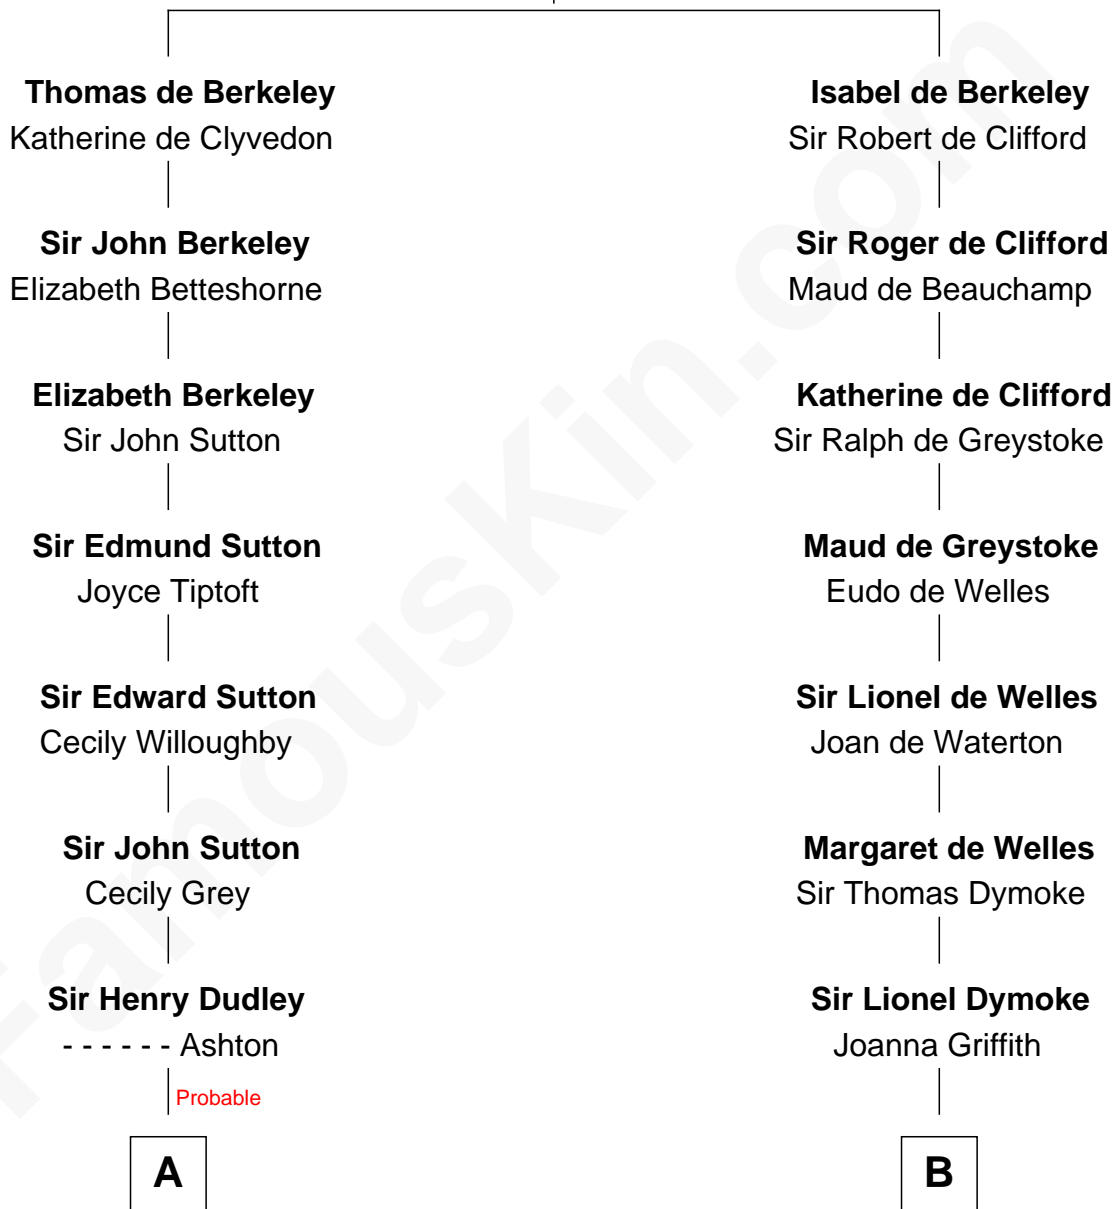

FamousKin.com
Relationship Chart of
William Marsh Rice
Founder of Rice University

16th cousin 5 times removed of

Lucille Ball
TV Actress - "I Love Lucy"

Sir Maurice de Berkeley
 Eve la Zouche

C

Sally Bennet Osborn
Newman Durrell

George Osborn Durrell
Anne Jane Jewell

Nellie Rebecca Durrell
Jasper Clinton Ball

Henry Durrell Ball
Desiree Evelyn Hunt

Lucille Ball
TV Actress - "I Love Lucy"