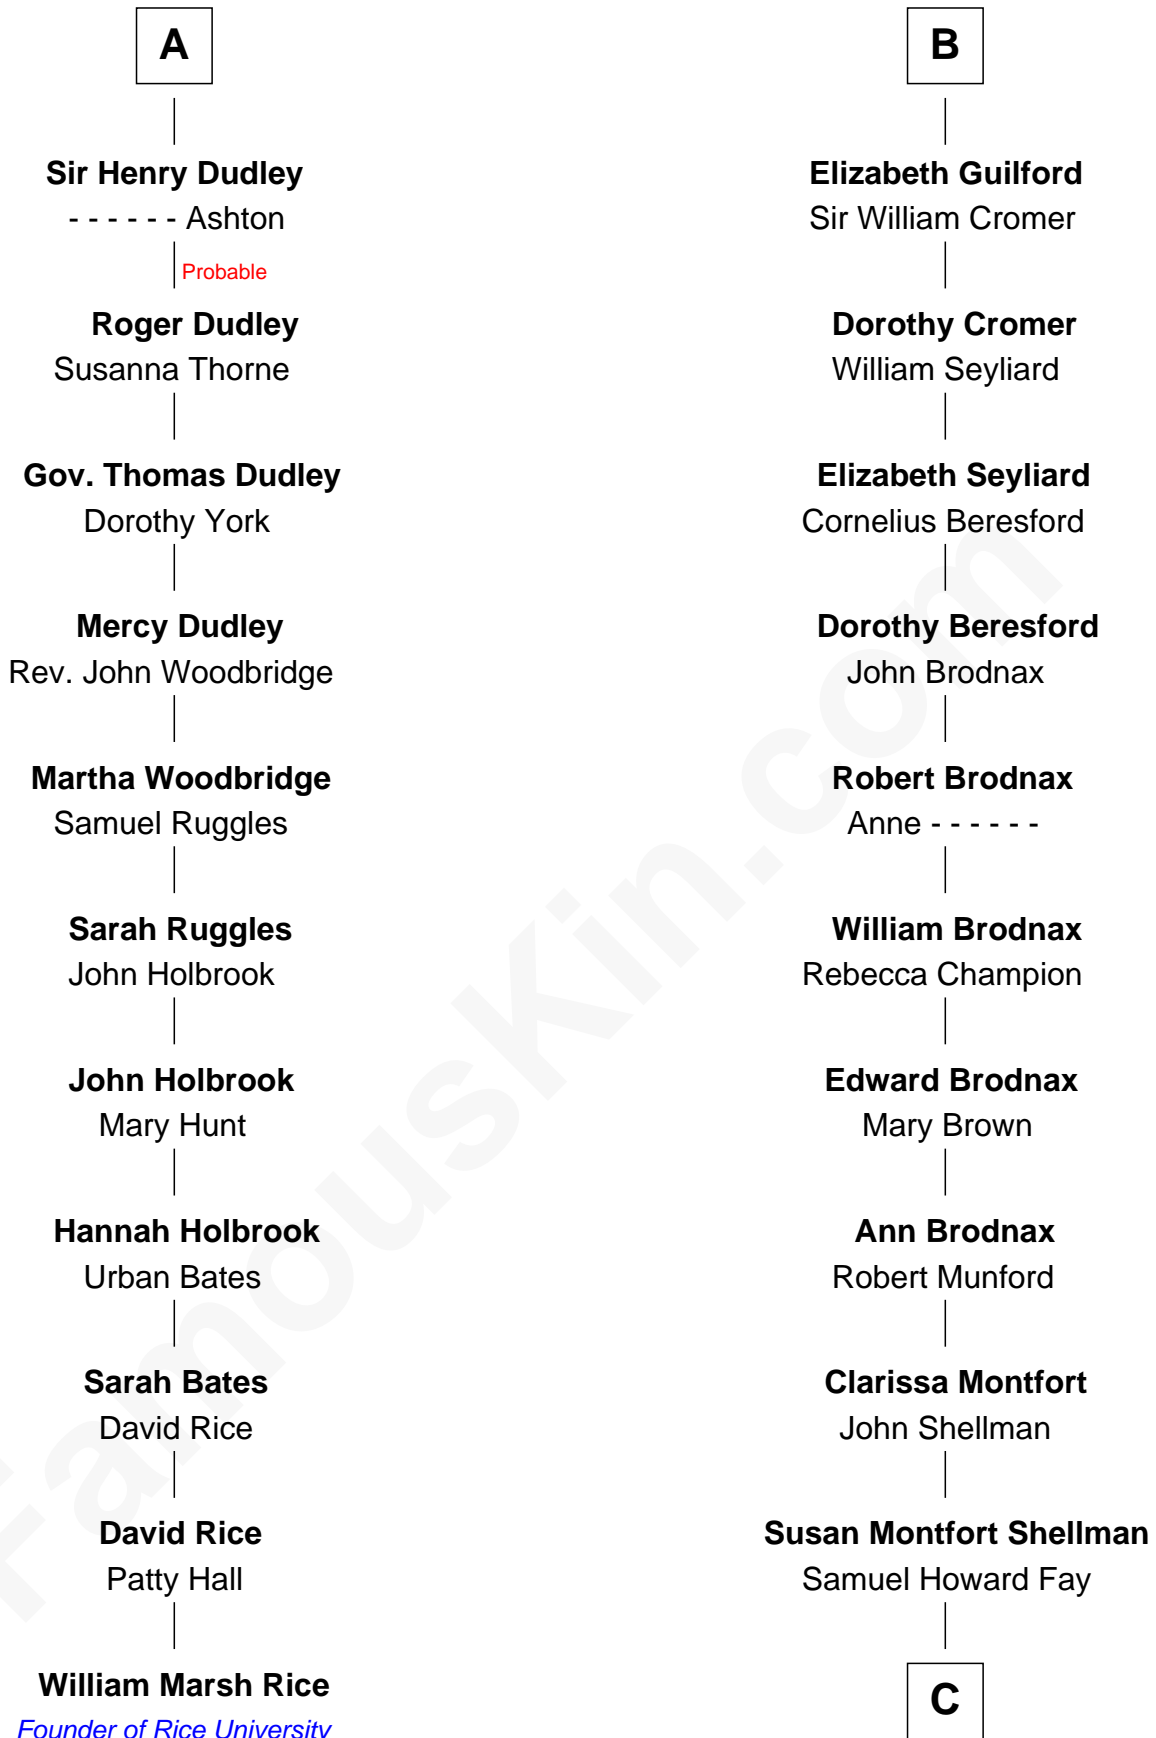

FamousKin.com Relationship Chart of

William Marsh Rice
Founder of Rice University

17th cousin 4 times removed of

Jeb Bush
43rd Governor of Florida

Sir Robert de Holland
Maude la Zouche

C

Harriet Eleanor Fay
Rev. James Smith Bush

Samuel Prescott Bush
Flora Sheldon

Prescott Sheldon Bush
Dorothy Wear Walker

George Herbert Walker Bush
Barbara Pierce

Jeb Bush
43rd Governor of Florida

FamousKin.com