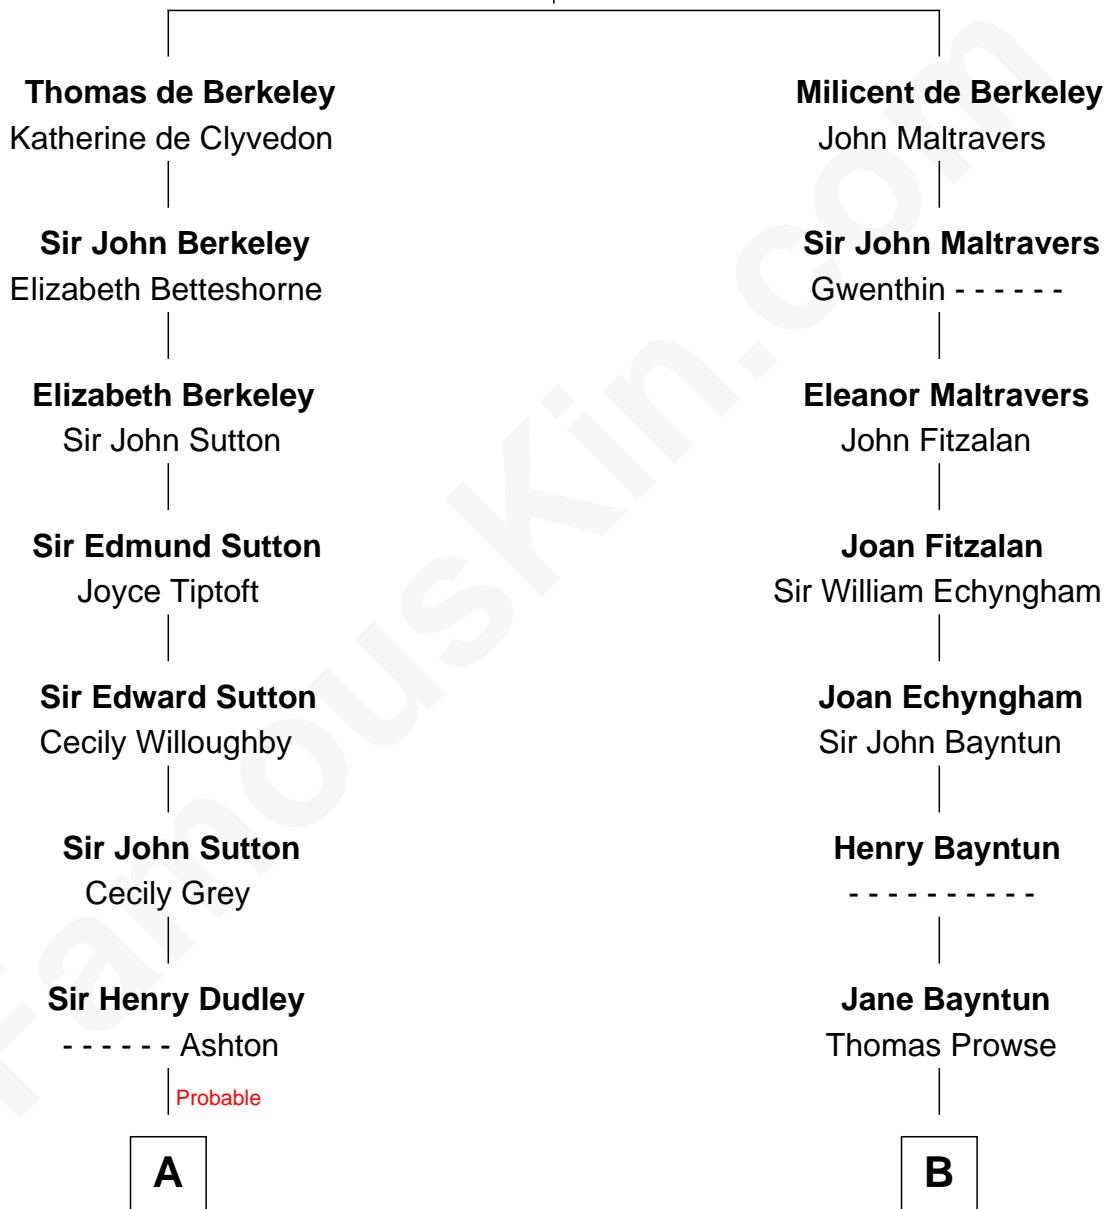

FamousKin.com
Relationship Chart of
William Marsh Rice
Founder of Rice University

16th cousin 5 times removed of
Jeb Bush
43rd Governor of Florida

Sir Maurice de Berkeley
 Eve la Zouche

FamousKin.com