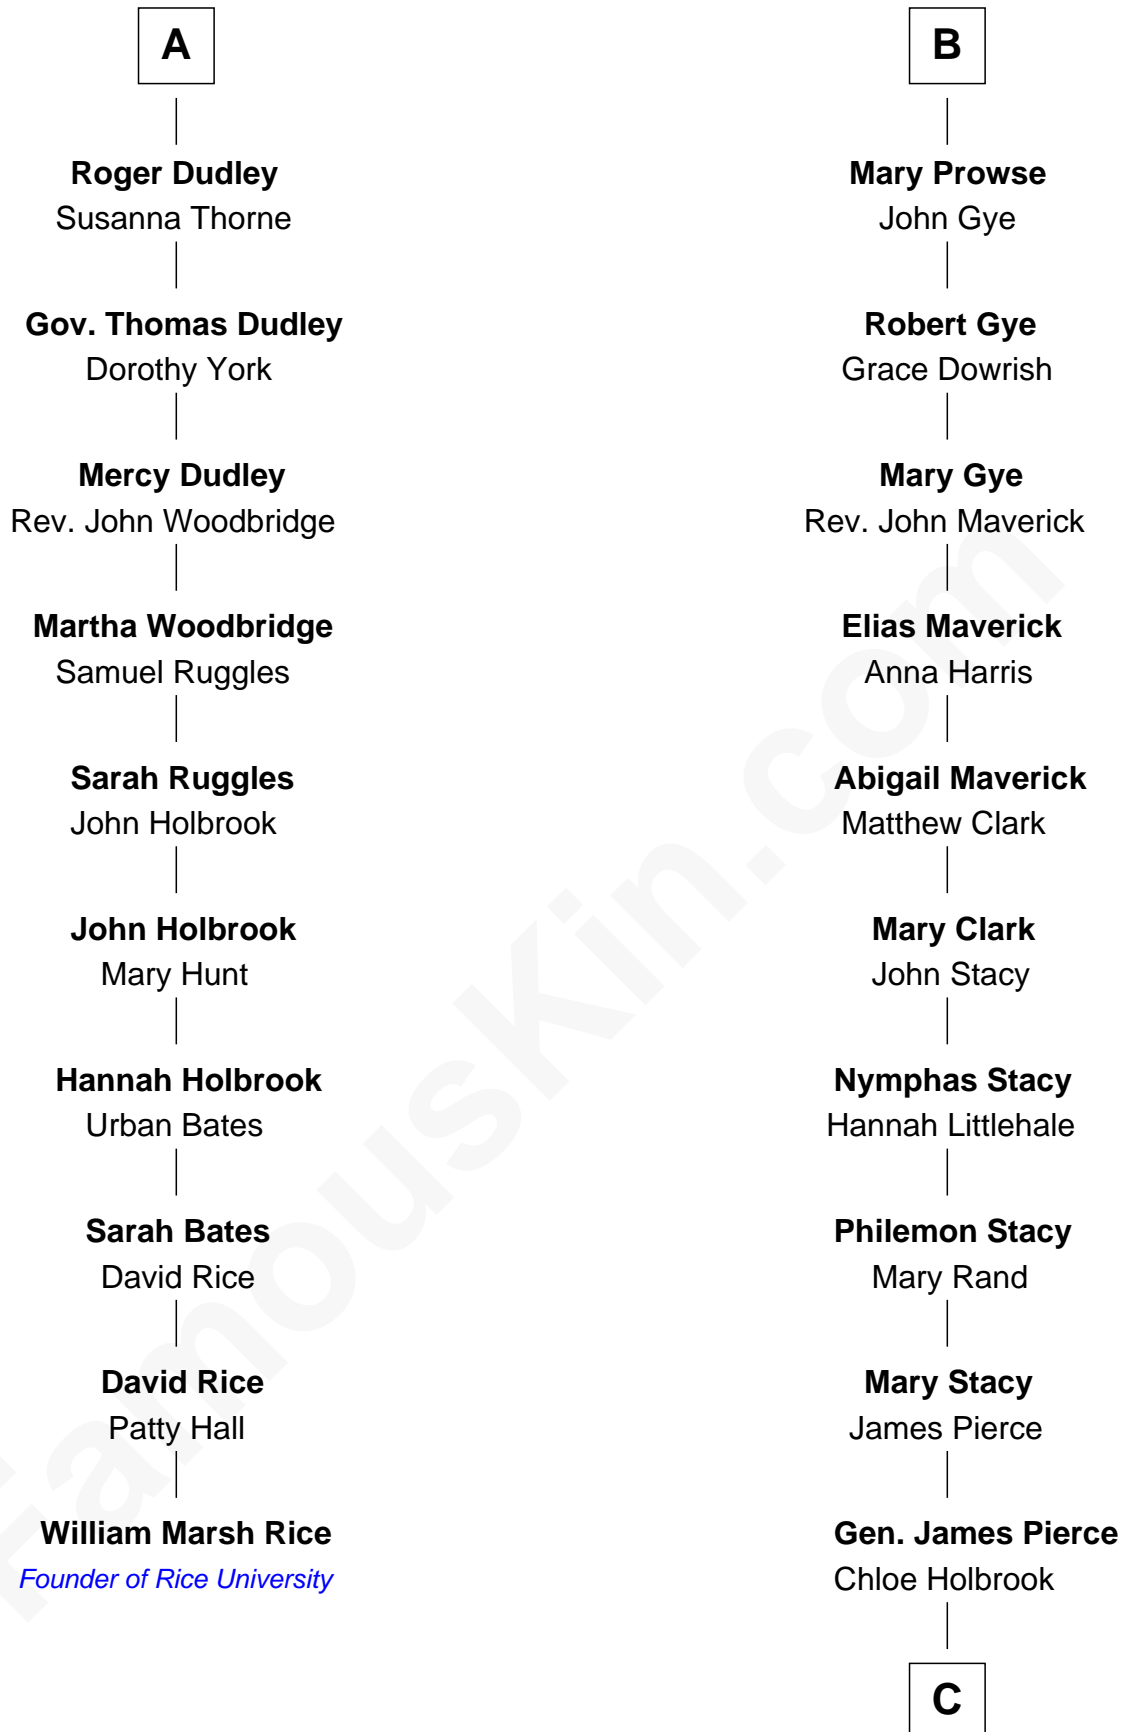

FamousKin.com
Relationship Chart of
William Marsh Rice
Founder of Rice University

16th cousin 5 times removed of
Jeb Bush
43rd Governor of Florida

Sir Maurice de Berkeley
 Eve la Zouche

FamousKin.com