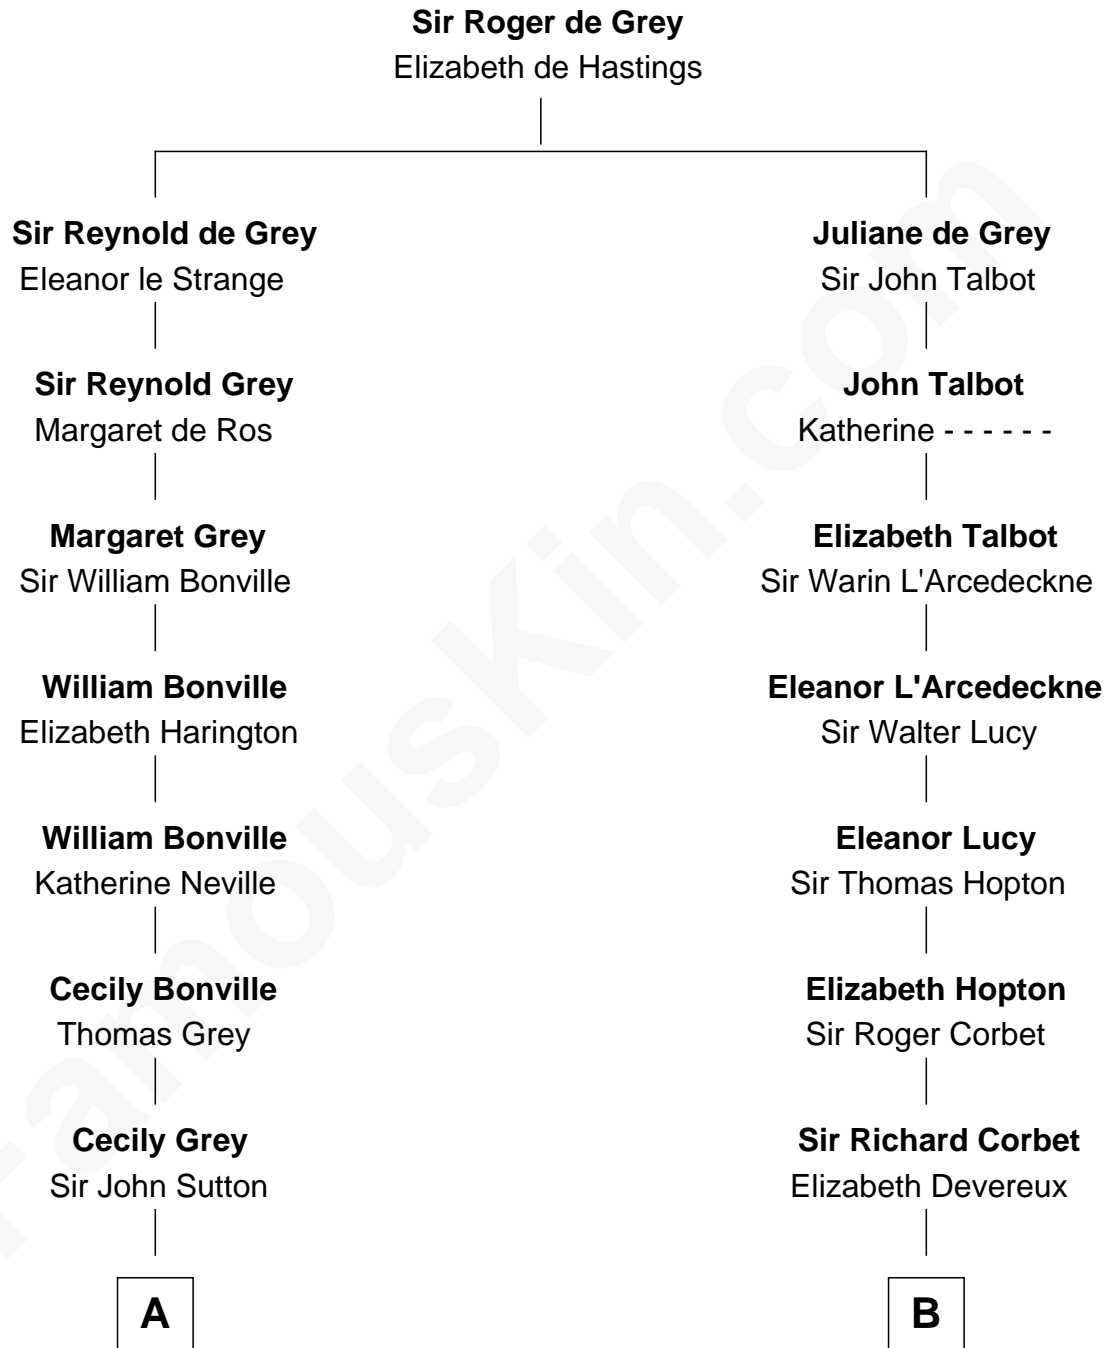

FamousKin.com
Relationship Chart of
William Marsh Rice
Founder of Rice University

17th cousin 4 times removed of

Allen Dulles
5th Director of the C.I.A.

C

Joanna Leffingwell

Charles Lathrop

Harriet Wadsworth Lathrop