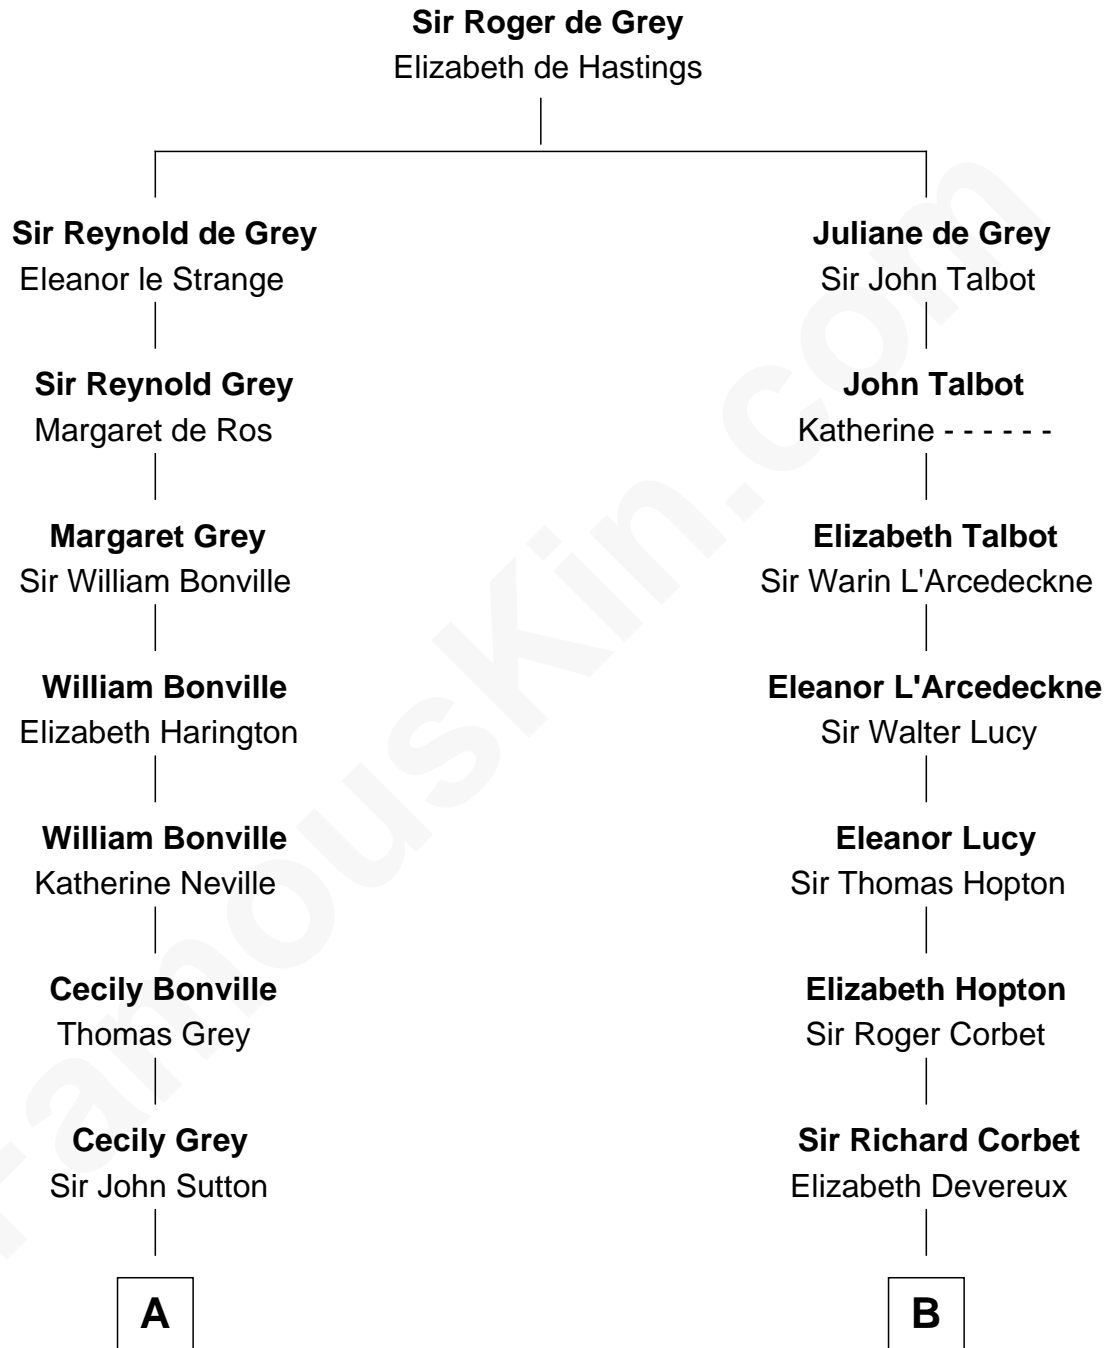

FamousKin.com
Relationship Chart of
William Marsh Rice
Founder of Rice University

17th cousin 4 times removed of

John Foster Dulles
52nd U.S. Secretary of State

C

Joanna Leffingwell

Charles Lathrop

Harriet Wadsworth Lathrop

Rev. Miron Winslow

Harriet Lathrop Winslow

Rev. John Welsh Dulles

Allen Macy Dulles

Edith Foster

John Foster Dulles

52nd U.S. Secretary of State