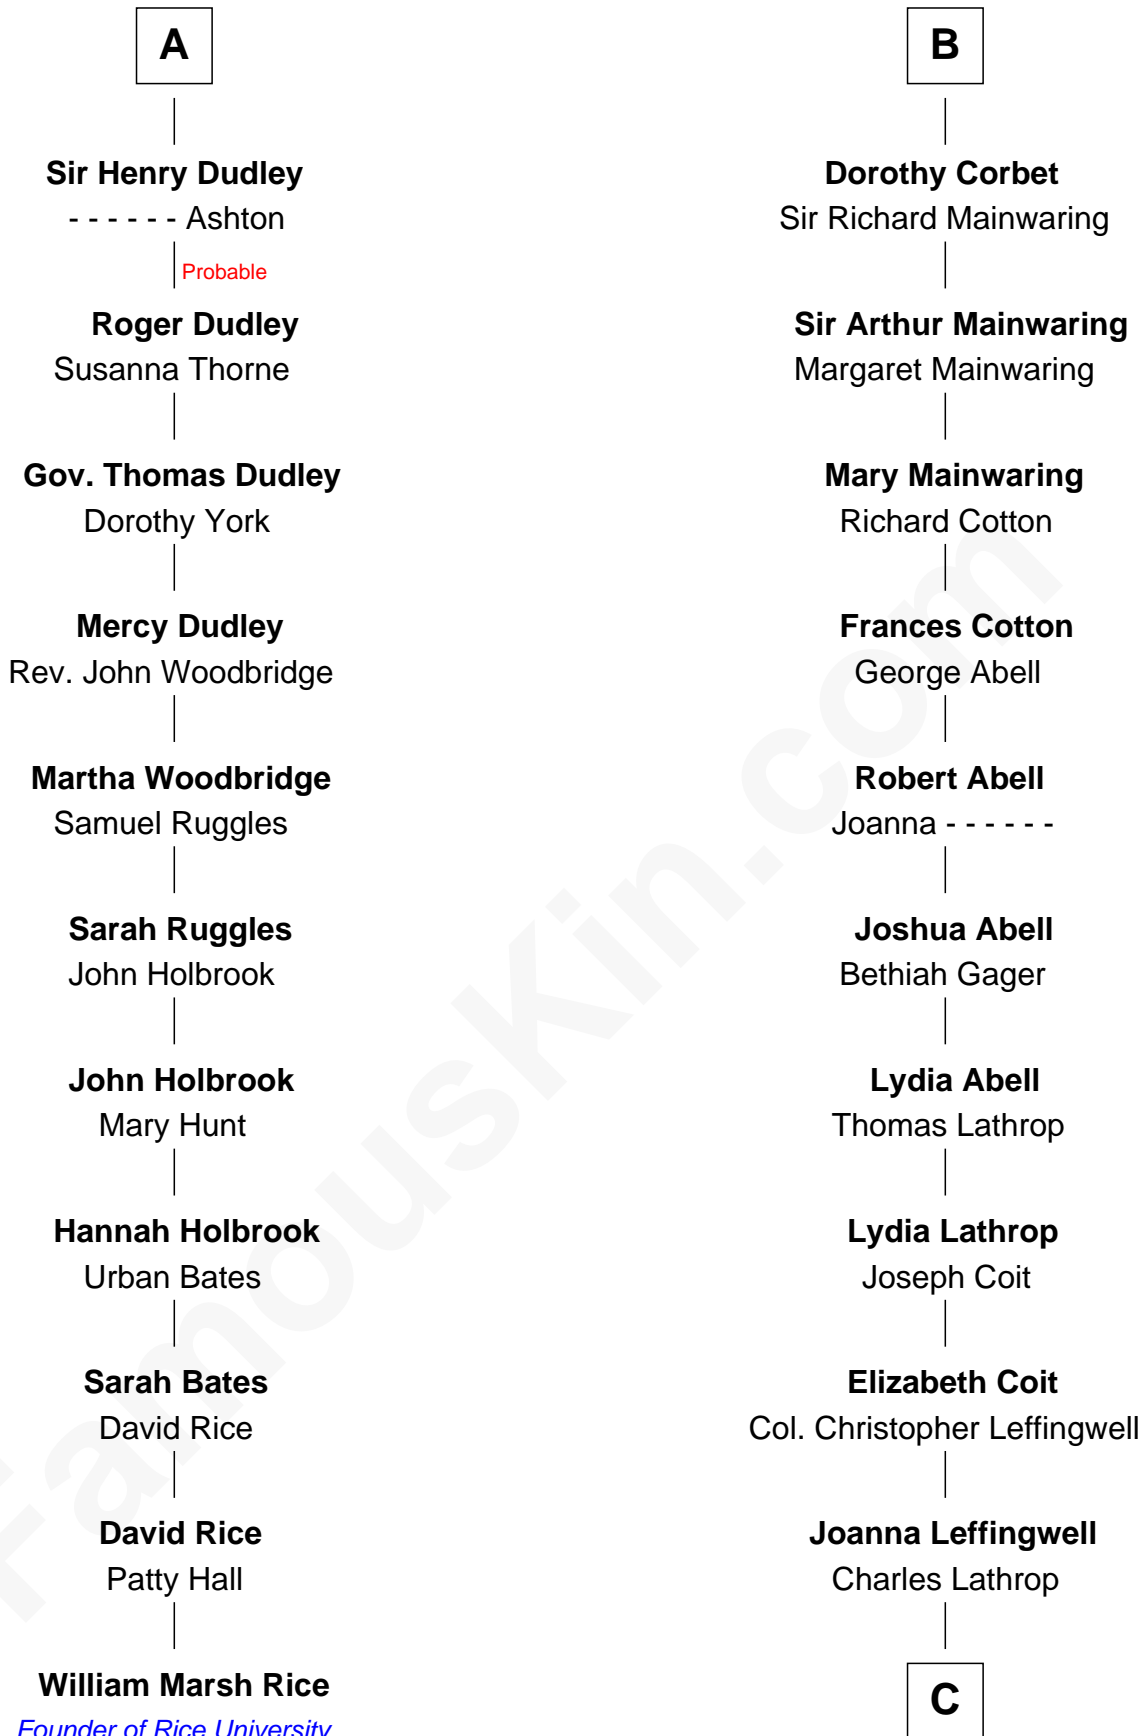

# FamousKin.com Relationship Chart of

**William Marsh Rice**

*Founder of Rice University*

17th cousin 3 times removed of

**John Foster Dulles**

*52nd U.S. Secretary of State*

**Ralph de Stafford**

Margaret de Audley

**William Bonville**

Katherine Neville

**Cecily Bonville**

Thomas Grey

**Cecily Grey**

Sir John Sutton

**A**

**Elizabeth de Stafford**

Sir Walter Devereux

**Elizabeth Devereux**

Sir Richard Corbet

**Sir Robert Corbet**

Elizabeth Vernon

**B**

**C**

—  
**Harriet Wadsworth Lathrop**

Rev. Miron Winslow

—  
**Harriet Lathrop Winslow**

Rev. John Welsh Dulles

—  
**Allen Macy Dulles**

Edith Foster

—  
**John Foster Dulles**

*52nd U.S. Secretary of State*

FamousKin.com