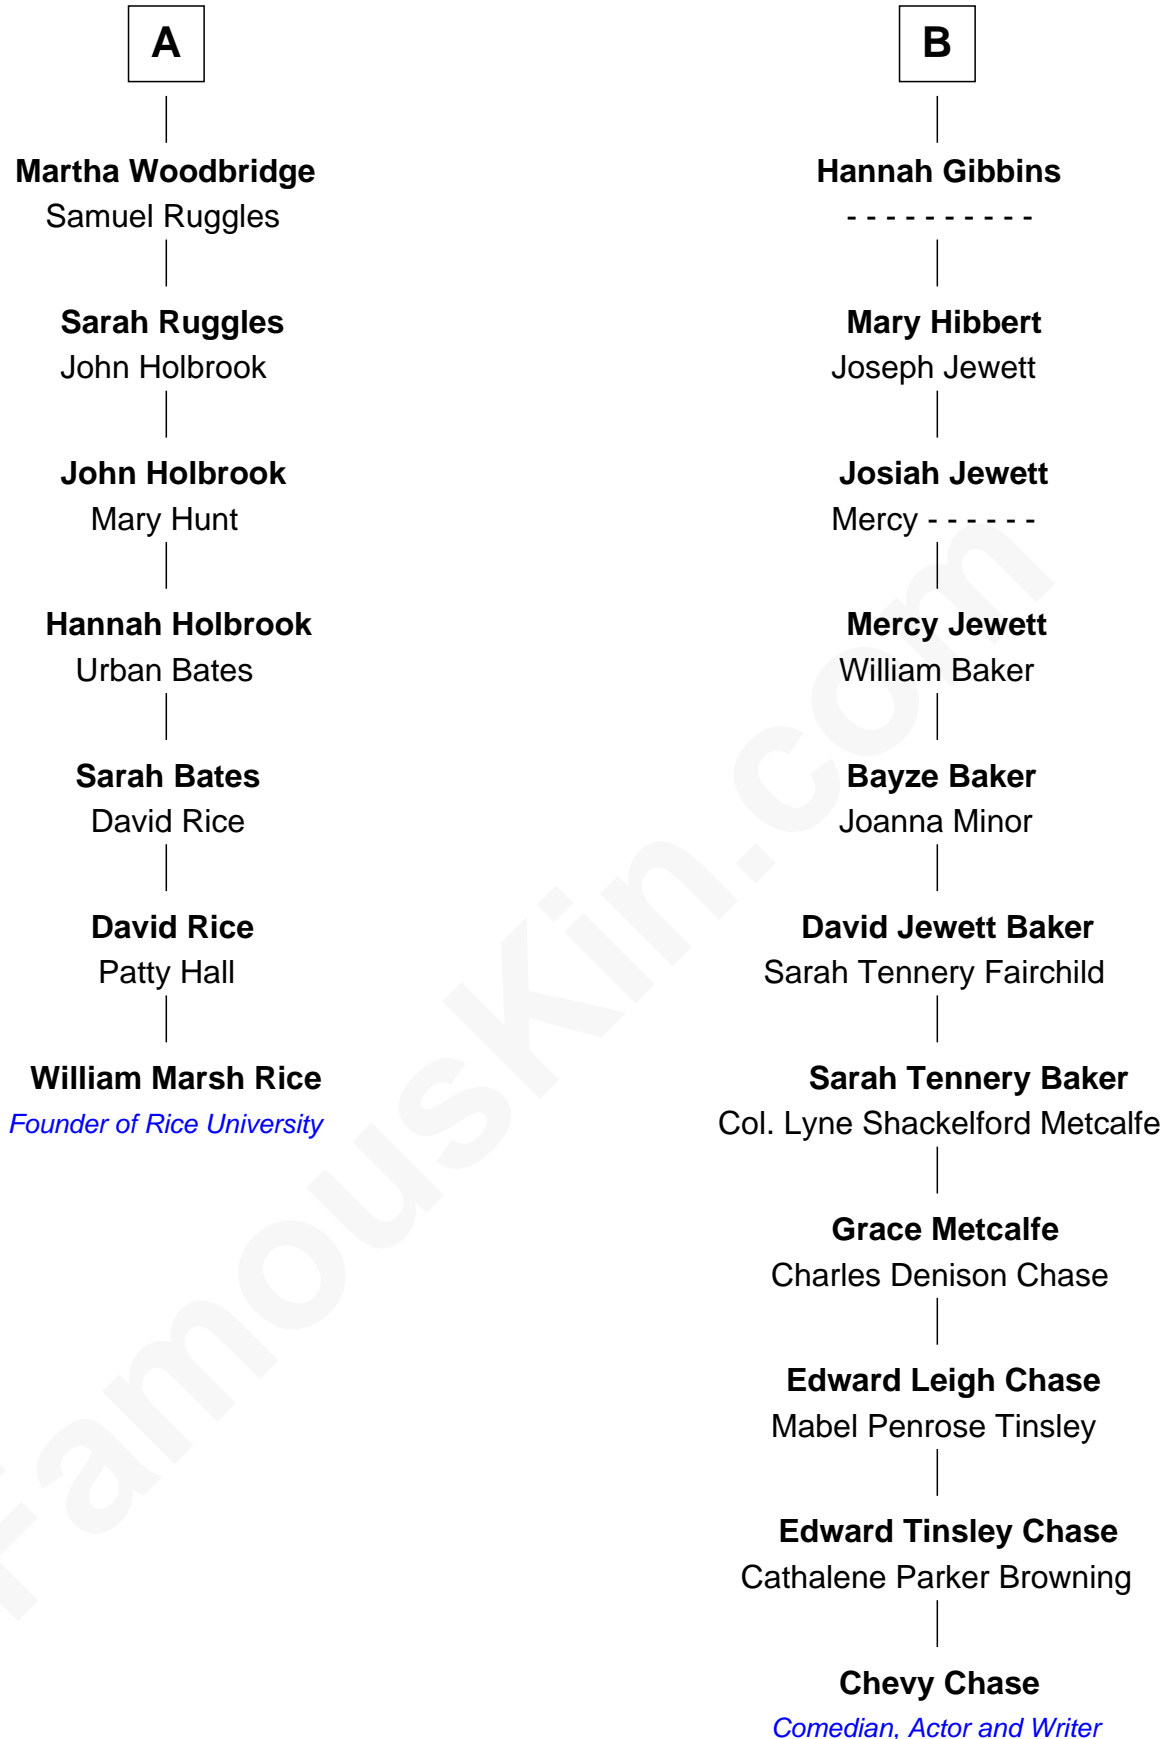

# FamousKin.com Relationship Chart of

**William Marsh Rice**

*Founder of Rice University*

13th cousin 4 times removed of

**Chevy Chase**

*Comedian, Actor and Writer*

Chevy Chase photo by [Alan Light](#) (CC BY 2.0)