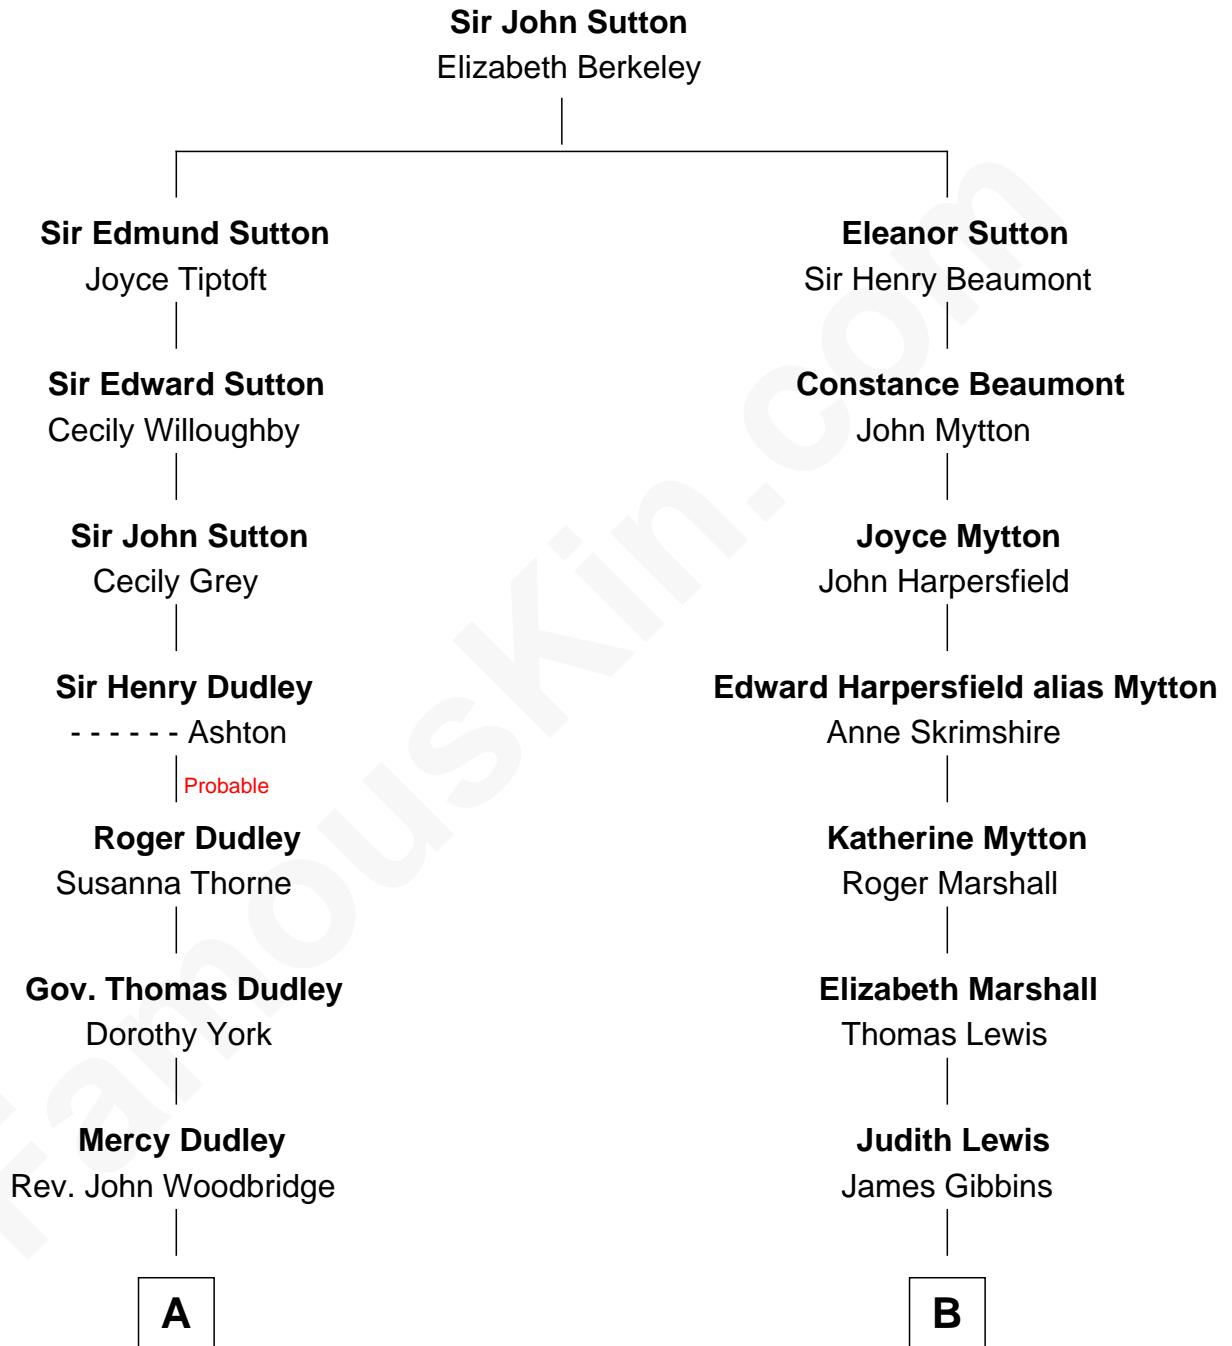

# FamousKin.com Relationship Chart of

**William Marsh Rice**

*Founder of Rice University*

13th cousin 4 times removed of

**Chevy Chase**

*Comedian, Actor and Writer*

Chevy Chase photo by [Alan Light](#) (CC BY 2.0)