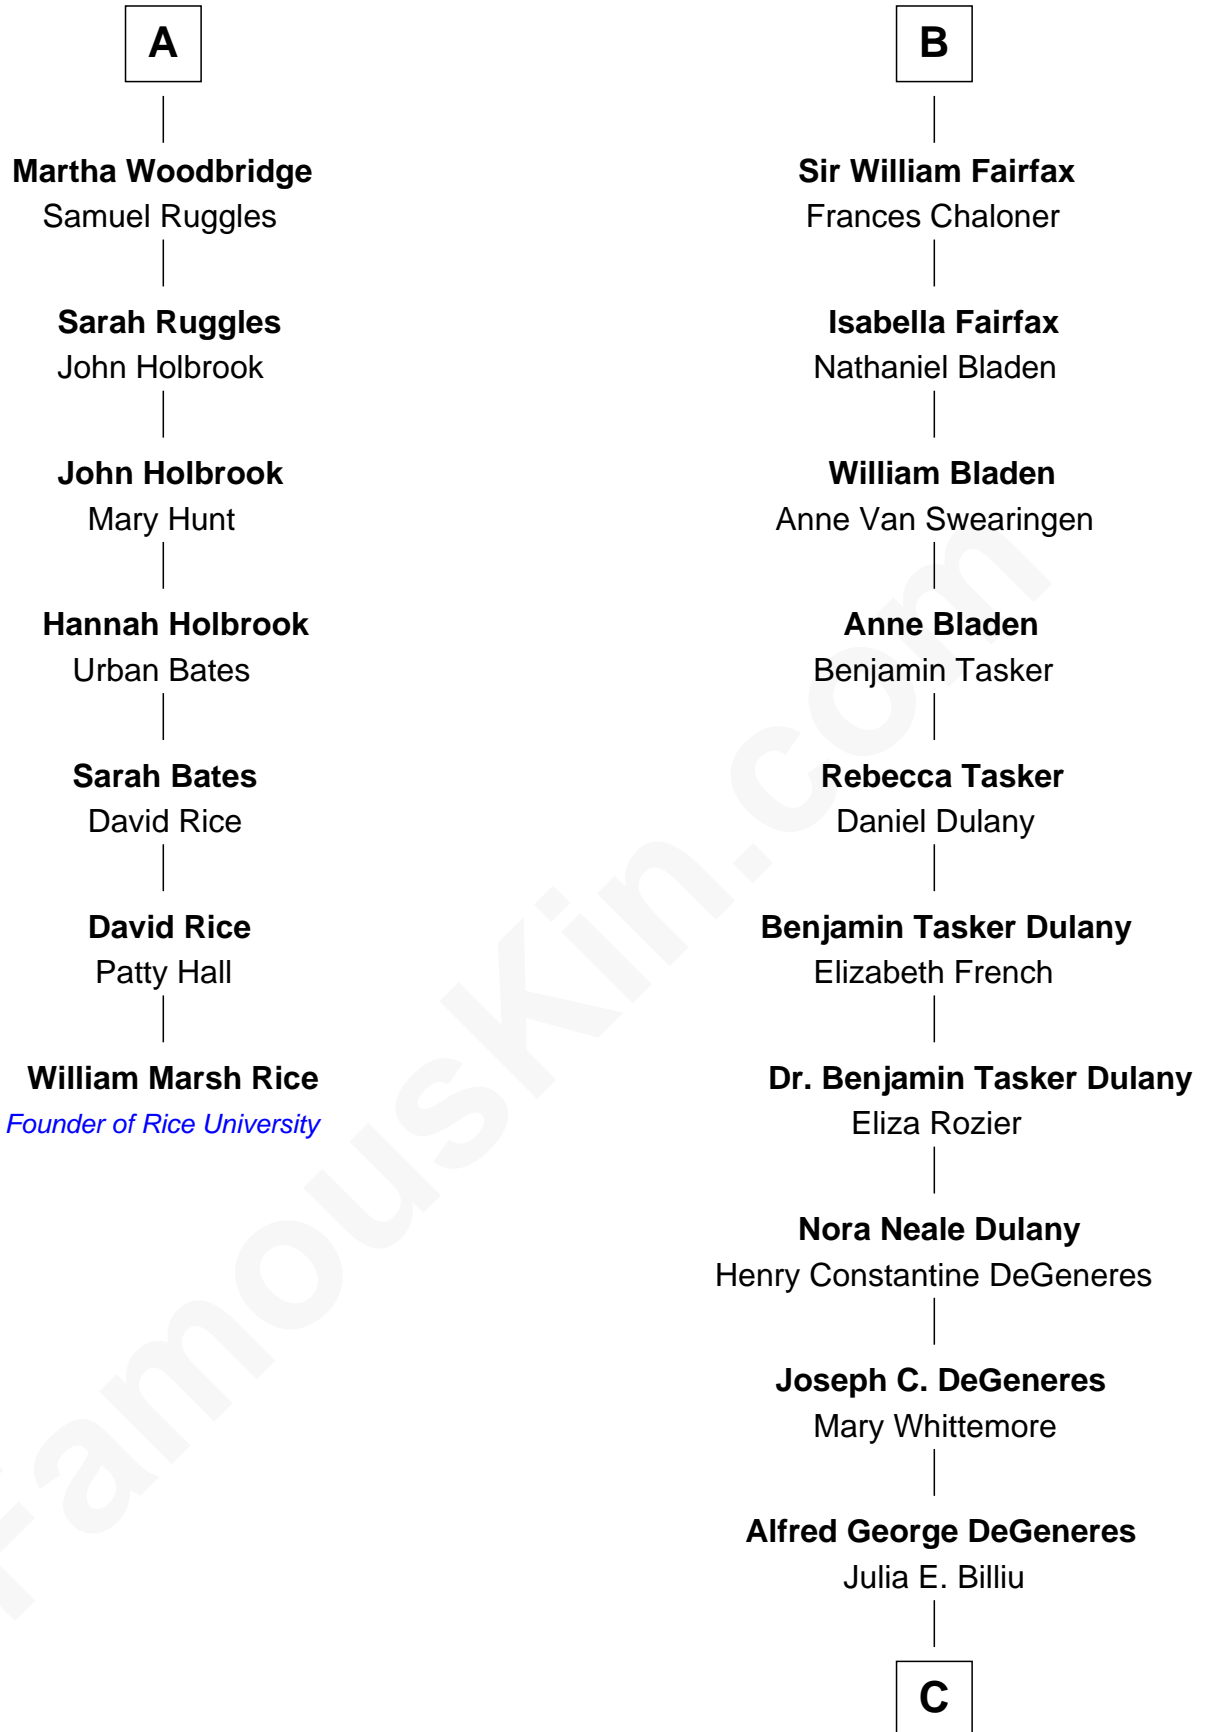

# FamousKin.com Relationship Chart of

**William Marsh Rice**  
*Founder of Rice University*

13th cousin 6 times removed of

**Ellen DeGeneres**  
*Comedienne and TV Personality*

**Sir Richard Woodville**  
Jacquetta of Luxembourg

**C**

**Elliot Everett DeGeneres**

Ruth Elodie Martin

**Elliot Everett DeGeneres**

Betty Jane Pfeffer

**Ellen DeGeneres**

*Comedienne and TV Personality*

FamousKin.com