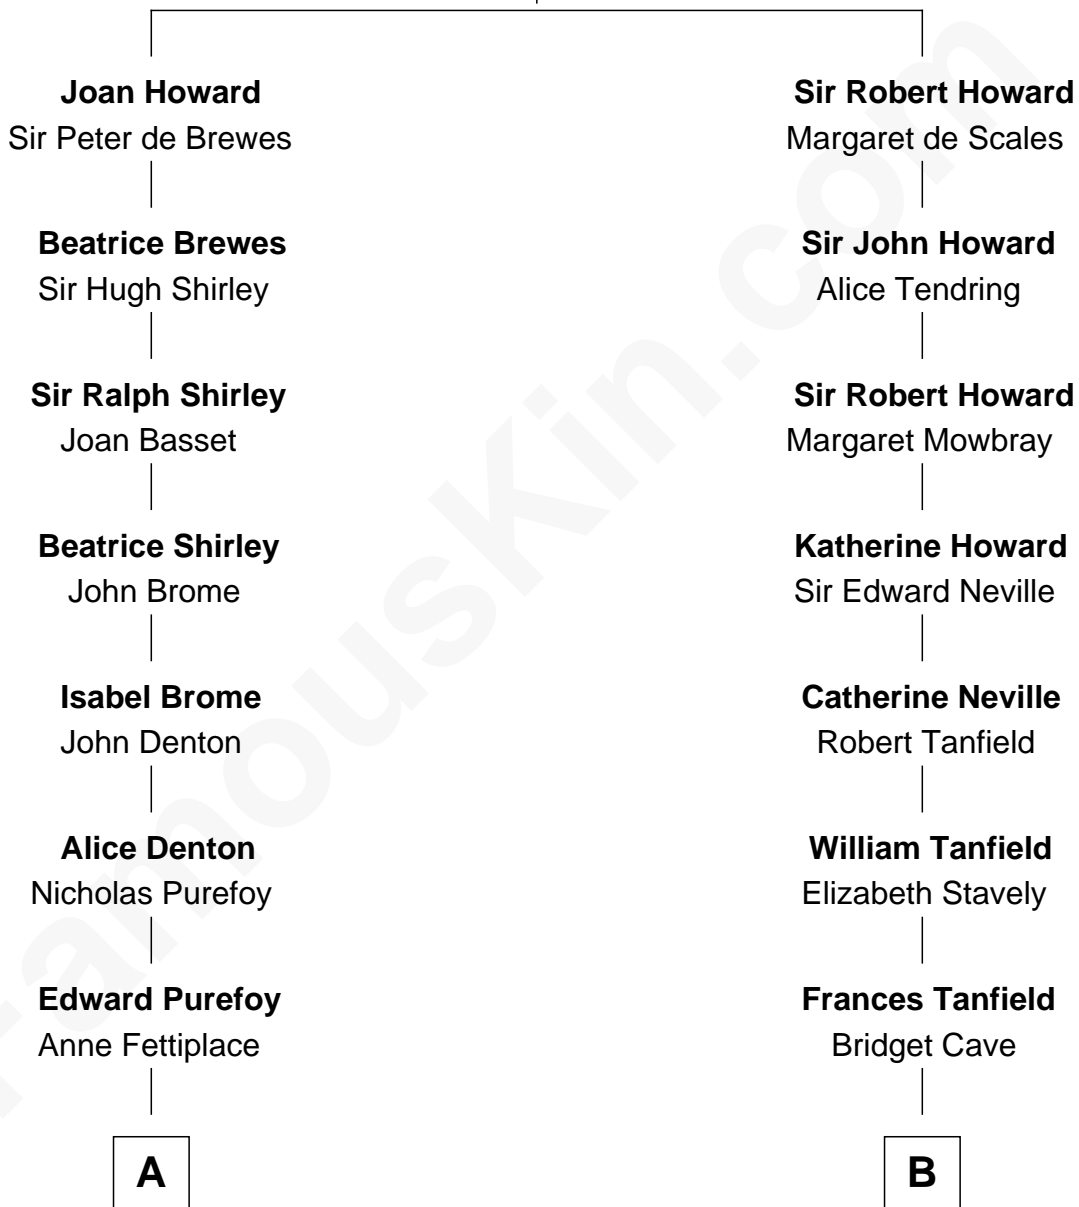

FamousKin.com
Relationship Chart of
William Marsh Rice
Founder of Rice University

17th cousin 2 times removed of
Upton Sinclair
Pulitzer Prize Winning Novelist

Sir John Howard
 Alice de Bois

C

Arthur Sinclair