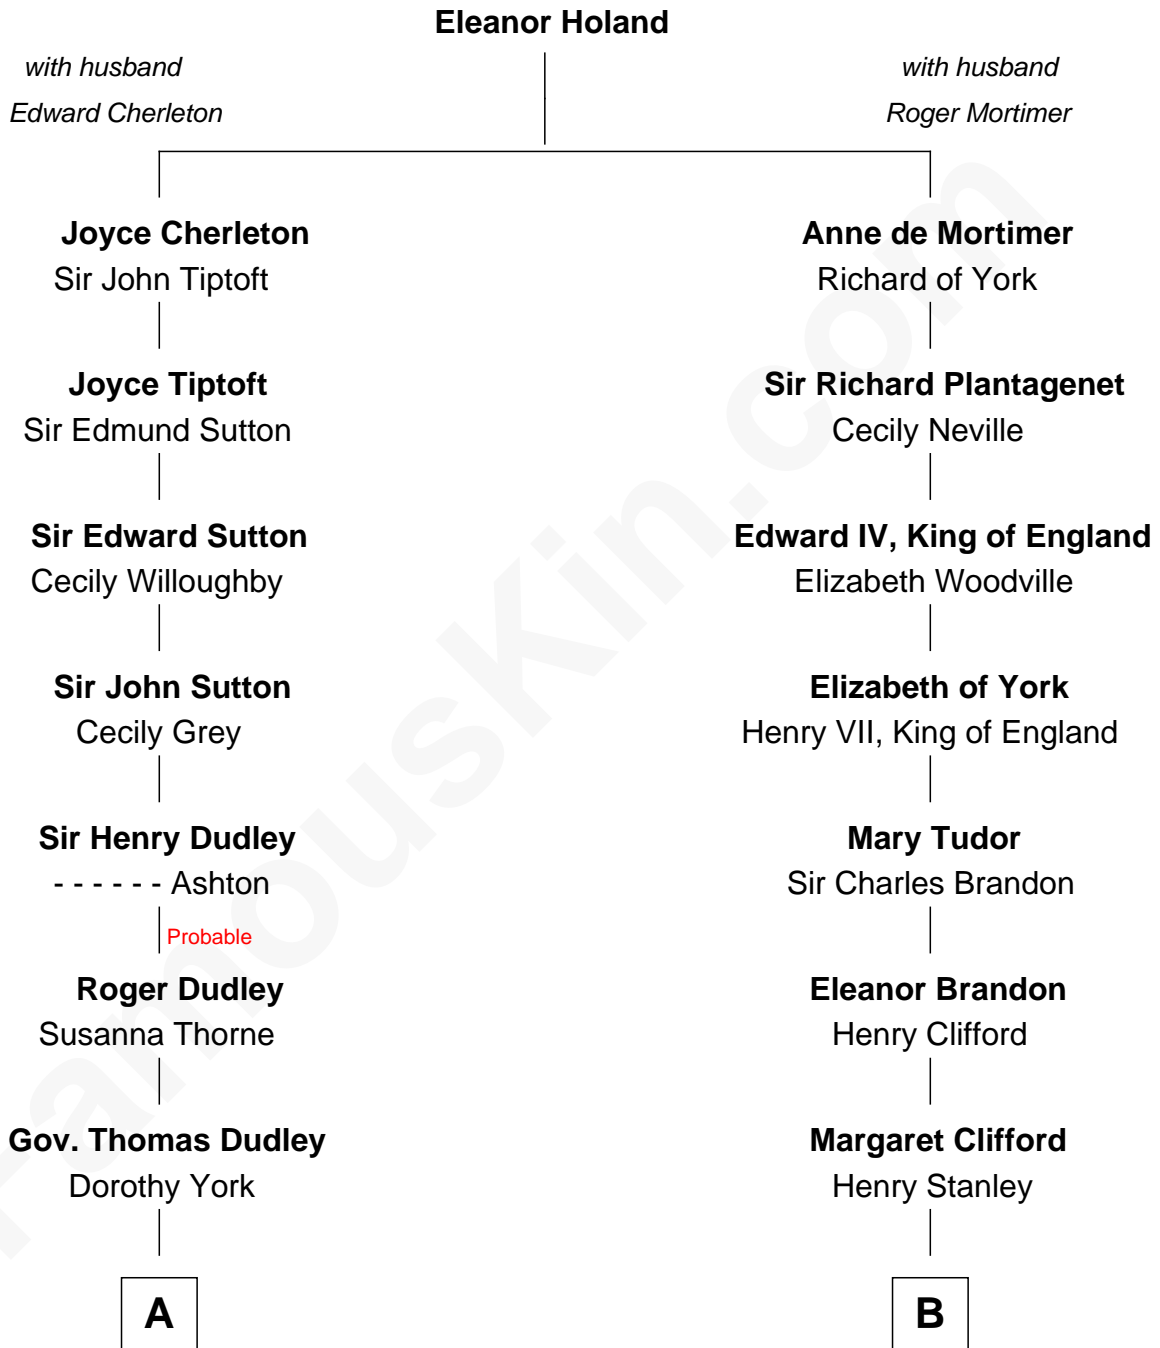

FamousKin.com
Relationship Chart of
William Marsh Rice
Founder of Rice University

14th cousin 5 times removed of

Guy Ritchie
British Filmmaker

C

Doris Margaretta McLaughlin

Stuart John Ritchie

John Vivian Ritchie

Amber Mary Parkinson

Guy Ritchie

British Filmmaker

FamousKin.com