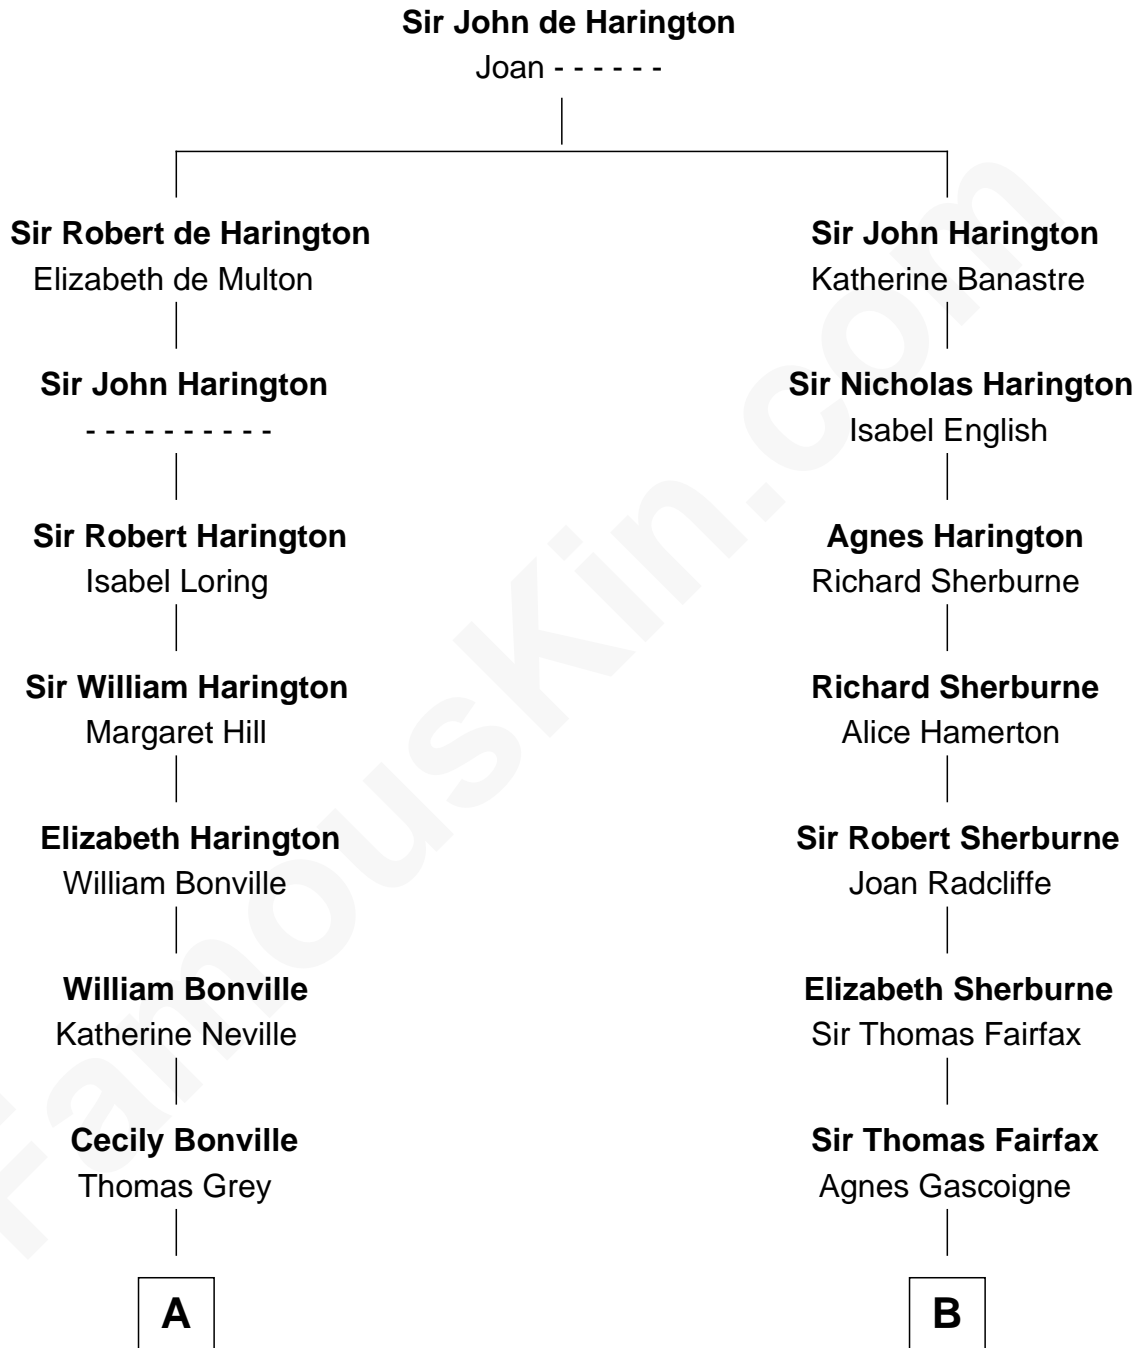

FamousKin.com
Relationship Chart of
William Marsh Rice
Founder of Rice University

18th cousin 2 times removed of

Guy Ritchie
British Filmmaker

C

David Rice

Patty Hall

William Marsh Rice

Founder of Rice University

D

Edith Jane Martineau

Vivian Guy Ouseley McLaughlin

Doris Margaretta McLaughlin

Stuart John Ritchie

John Vivian Ritchie

Amber Mary Parkinson

Guy Ritchie