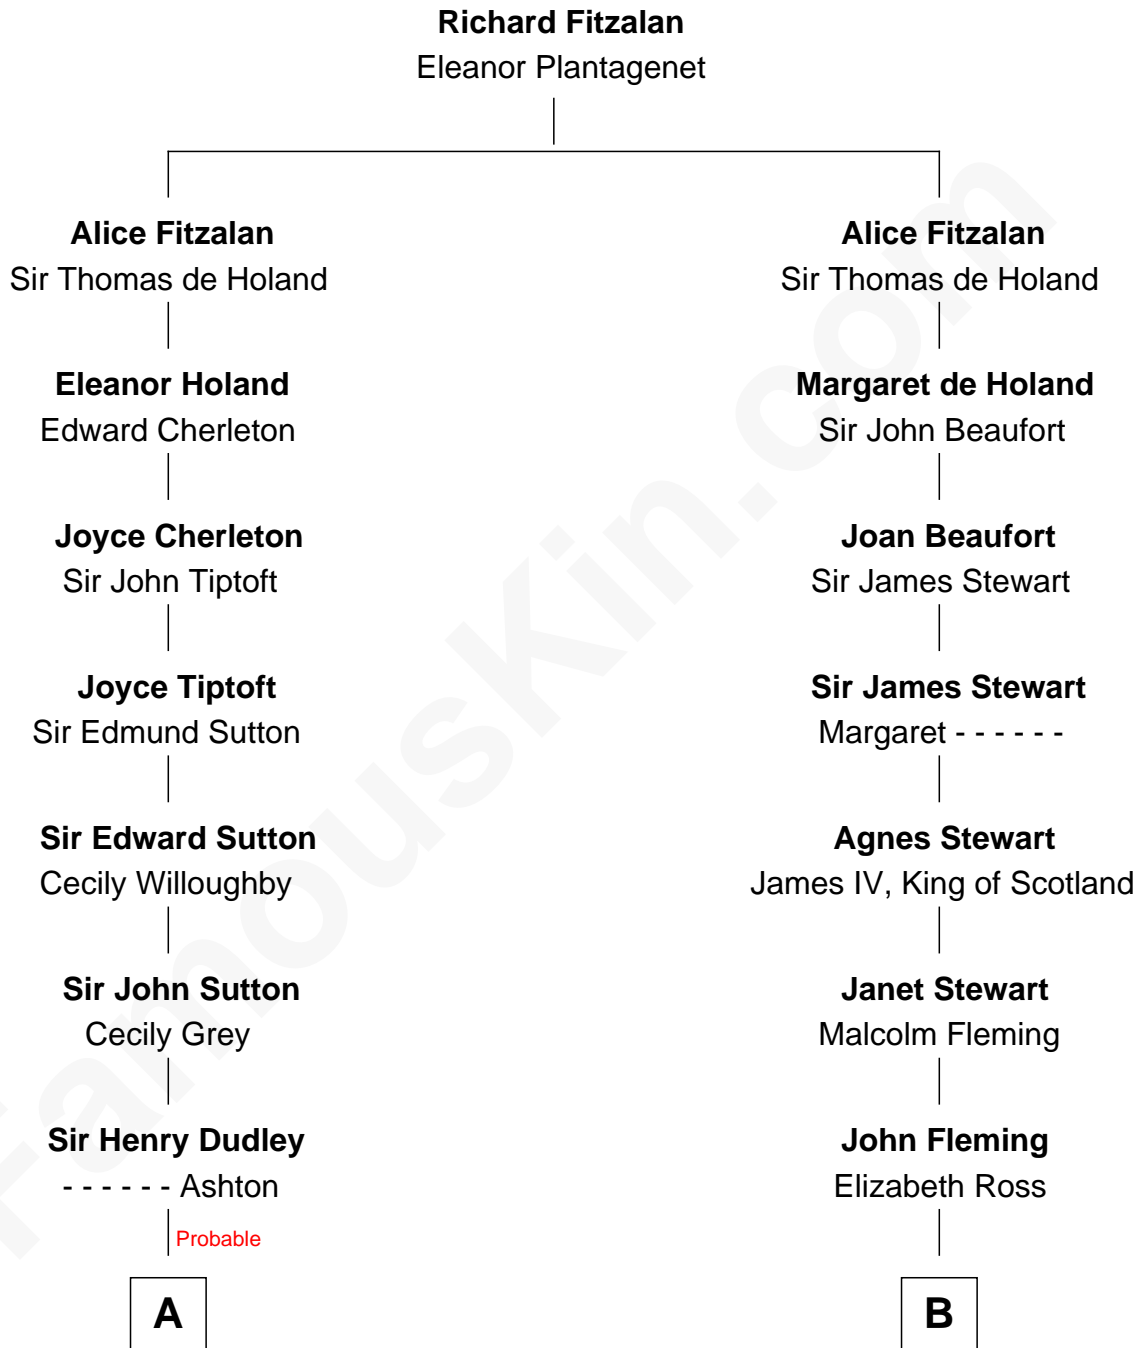

FamousKin.com

Relationship Chart of

William Marsh Rice

Founder of Rice University

16th cousin 3 times removed of

Guy Ritchie
British Filmmaker

C

Doris Margaretta McLaughlin

Stuart John Ritchie

John Vivian Ritchie

Amber Mary Parkinson

Guy Ritchie

British Filmmaker

FamousKin.com