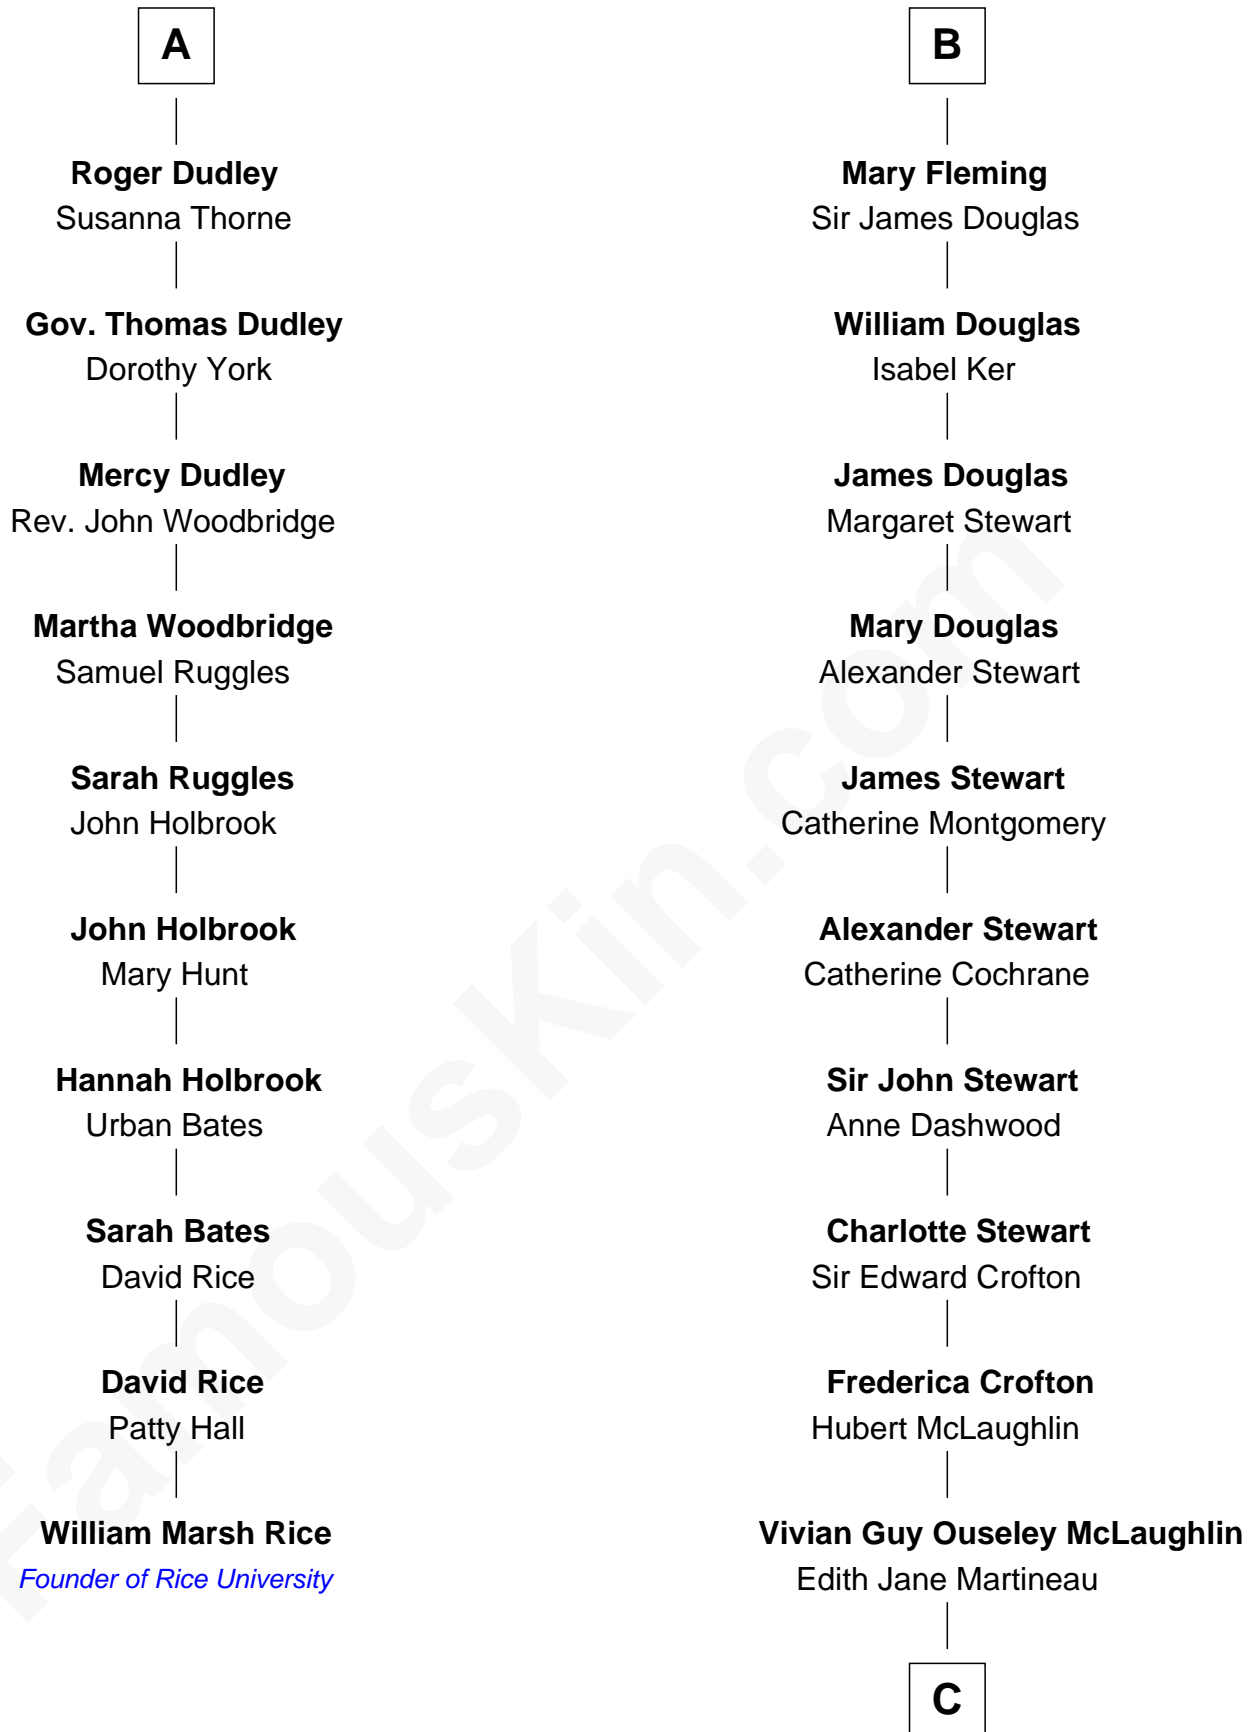

FamousKin.com

Relationship Chart of

William Marsh Rice

Founder of Rice University

16th cousin 3 times removed of

Guy Ritchie
British Filmmaker

C

Doris Margaretta McLaughlin

Stuart John Ritchie

John Vivian Ritchie

Amber Mary Parkinson

Guy Ritchie

British Filmmaker

FamousKin.com