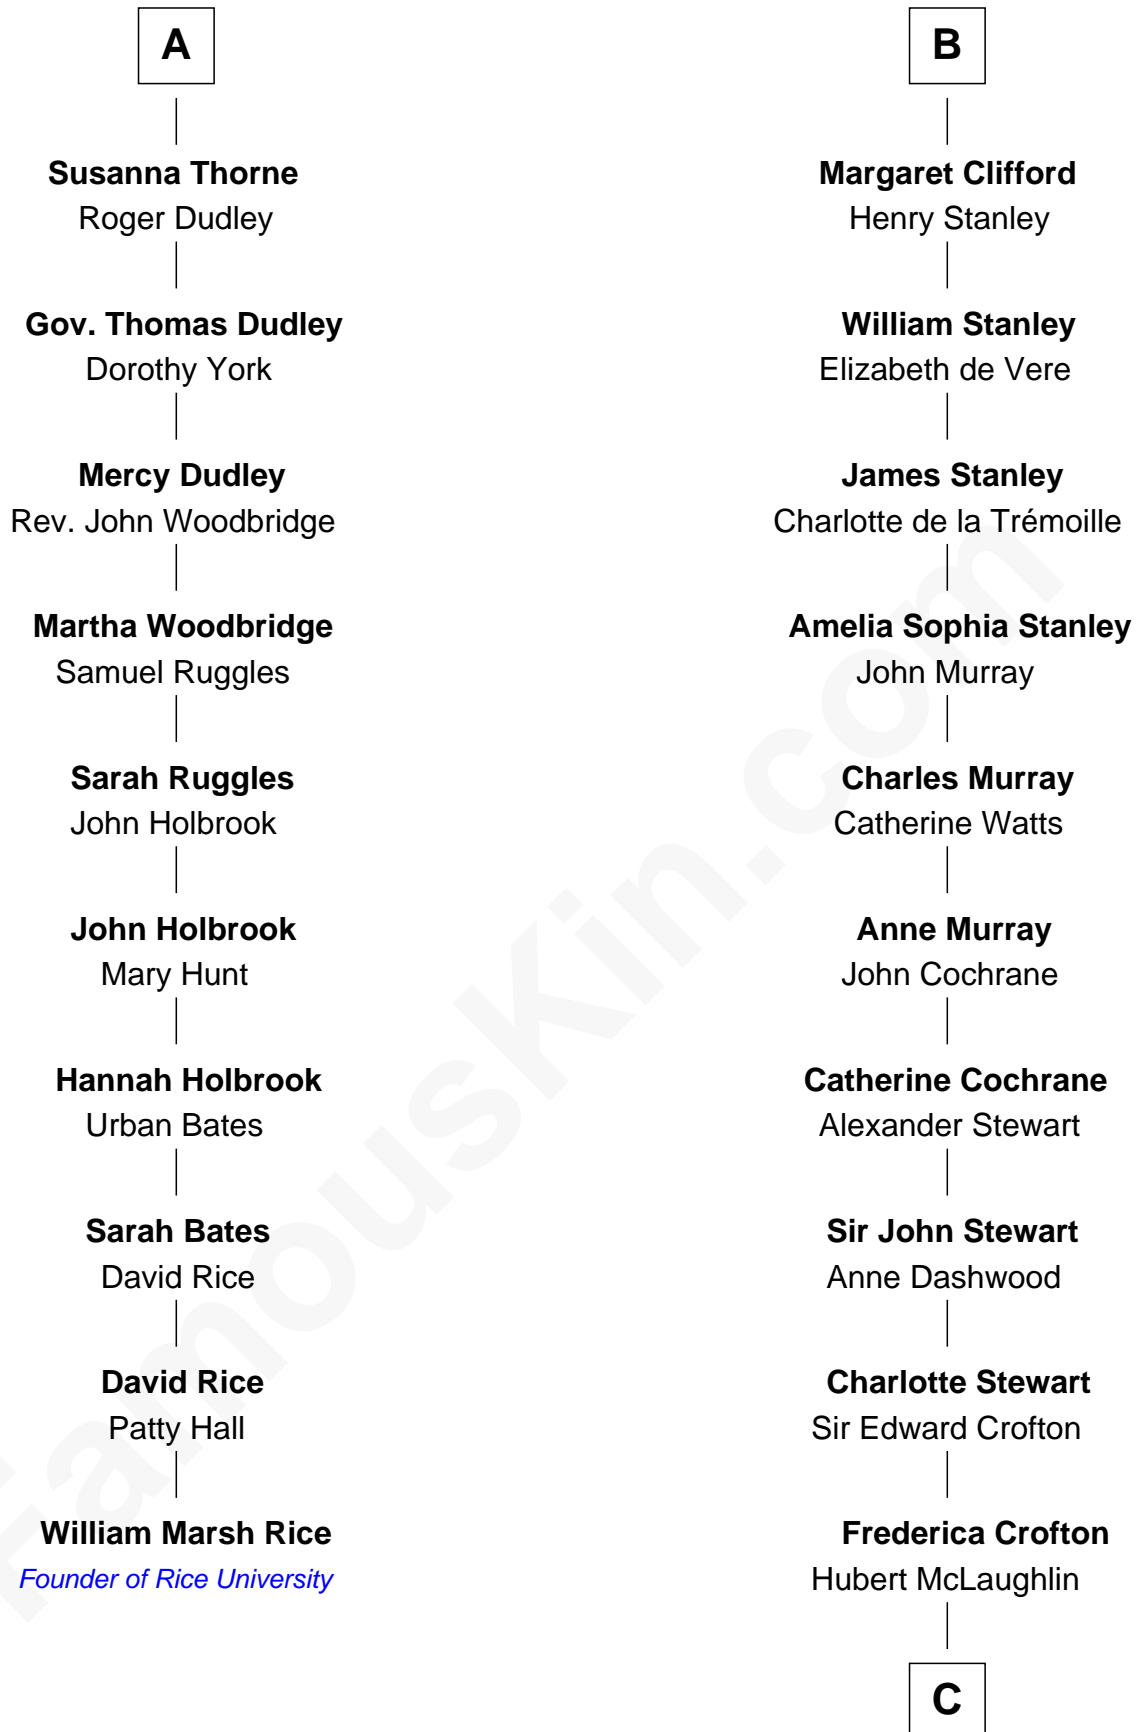

FamousKin.com
Relationship Chart of
William Marsh Rice
Founder of Rice University

16th cousin 4 times removed of

Guy Ritchie
British Filmmaker

Sir John Grey
 Avice Marmion

C

Vivian Guy Ouseley McLaughlin

Edith Jane Martineau

Doris Margaretta McLaughlin

Stuart John Ritchie

John Vivian Ritchie

Amber Mary Parkinson

Guy Ritchie

British Filmmaker