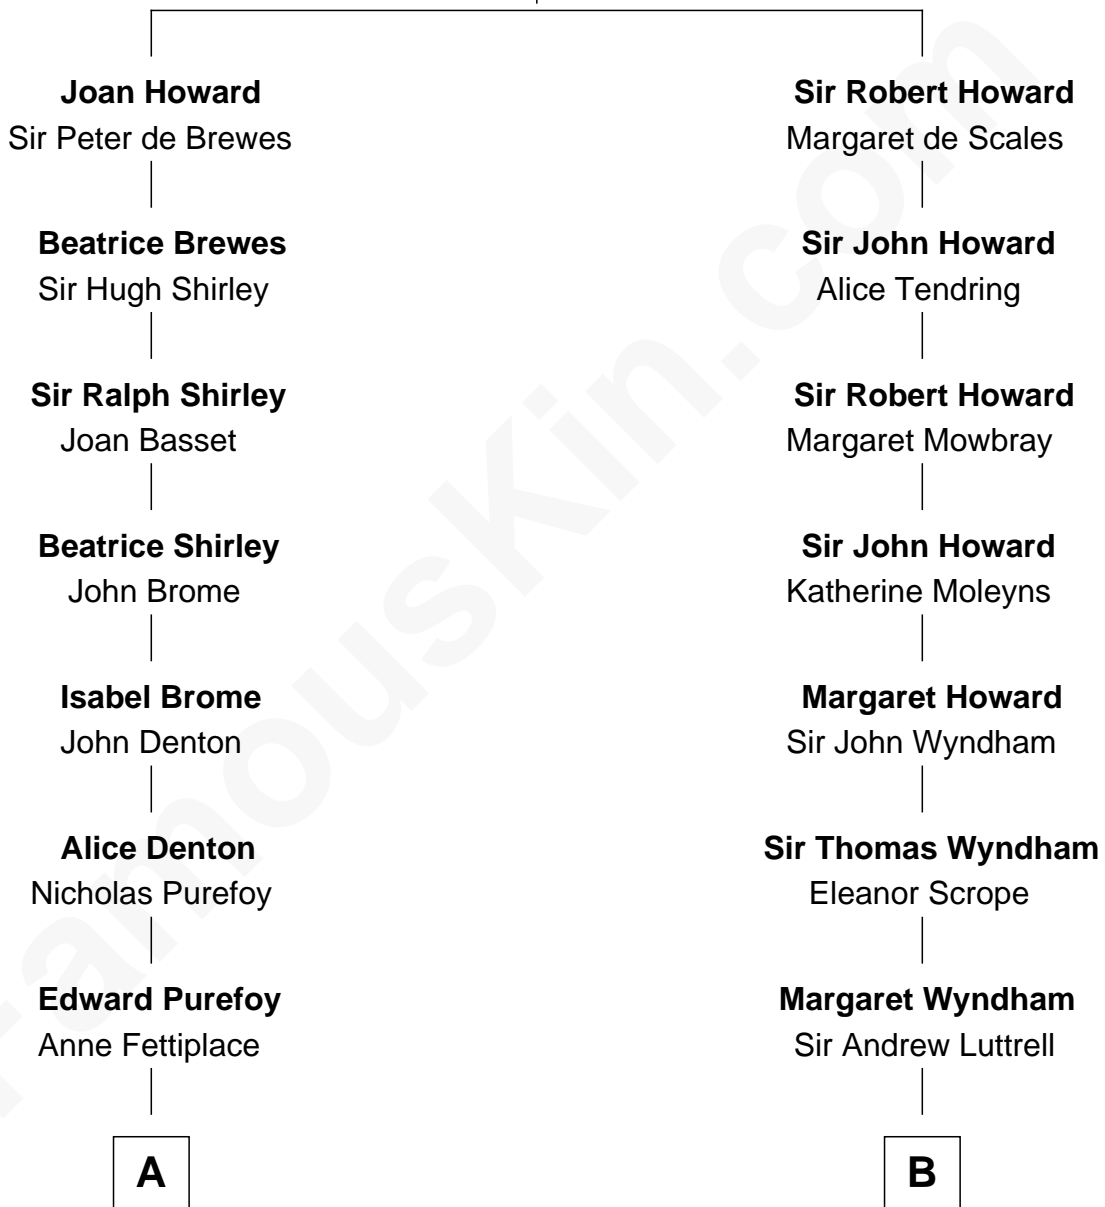

FamousKin.com
Relationship Chart of
William Marsh Rice
Founder of Rice University

17th cousin 3 times removed of

Guy Ritchie
British Filmmaker

Sir John Howard
 Alice de Bois

C

Vivian Guy Ouseley McLaughlin

Edith Jane Martineau

Doris Margaretta McLaughlin

Stuart John Ritchie

John Vivian Ritchie

Amber Mary Parkinson

Guy Ritchie

British Filmmaker