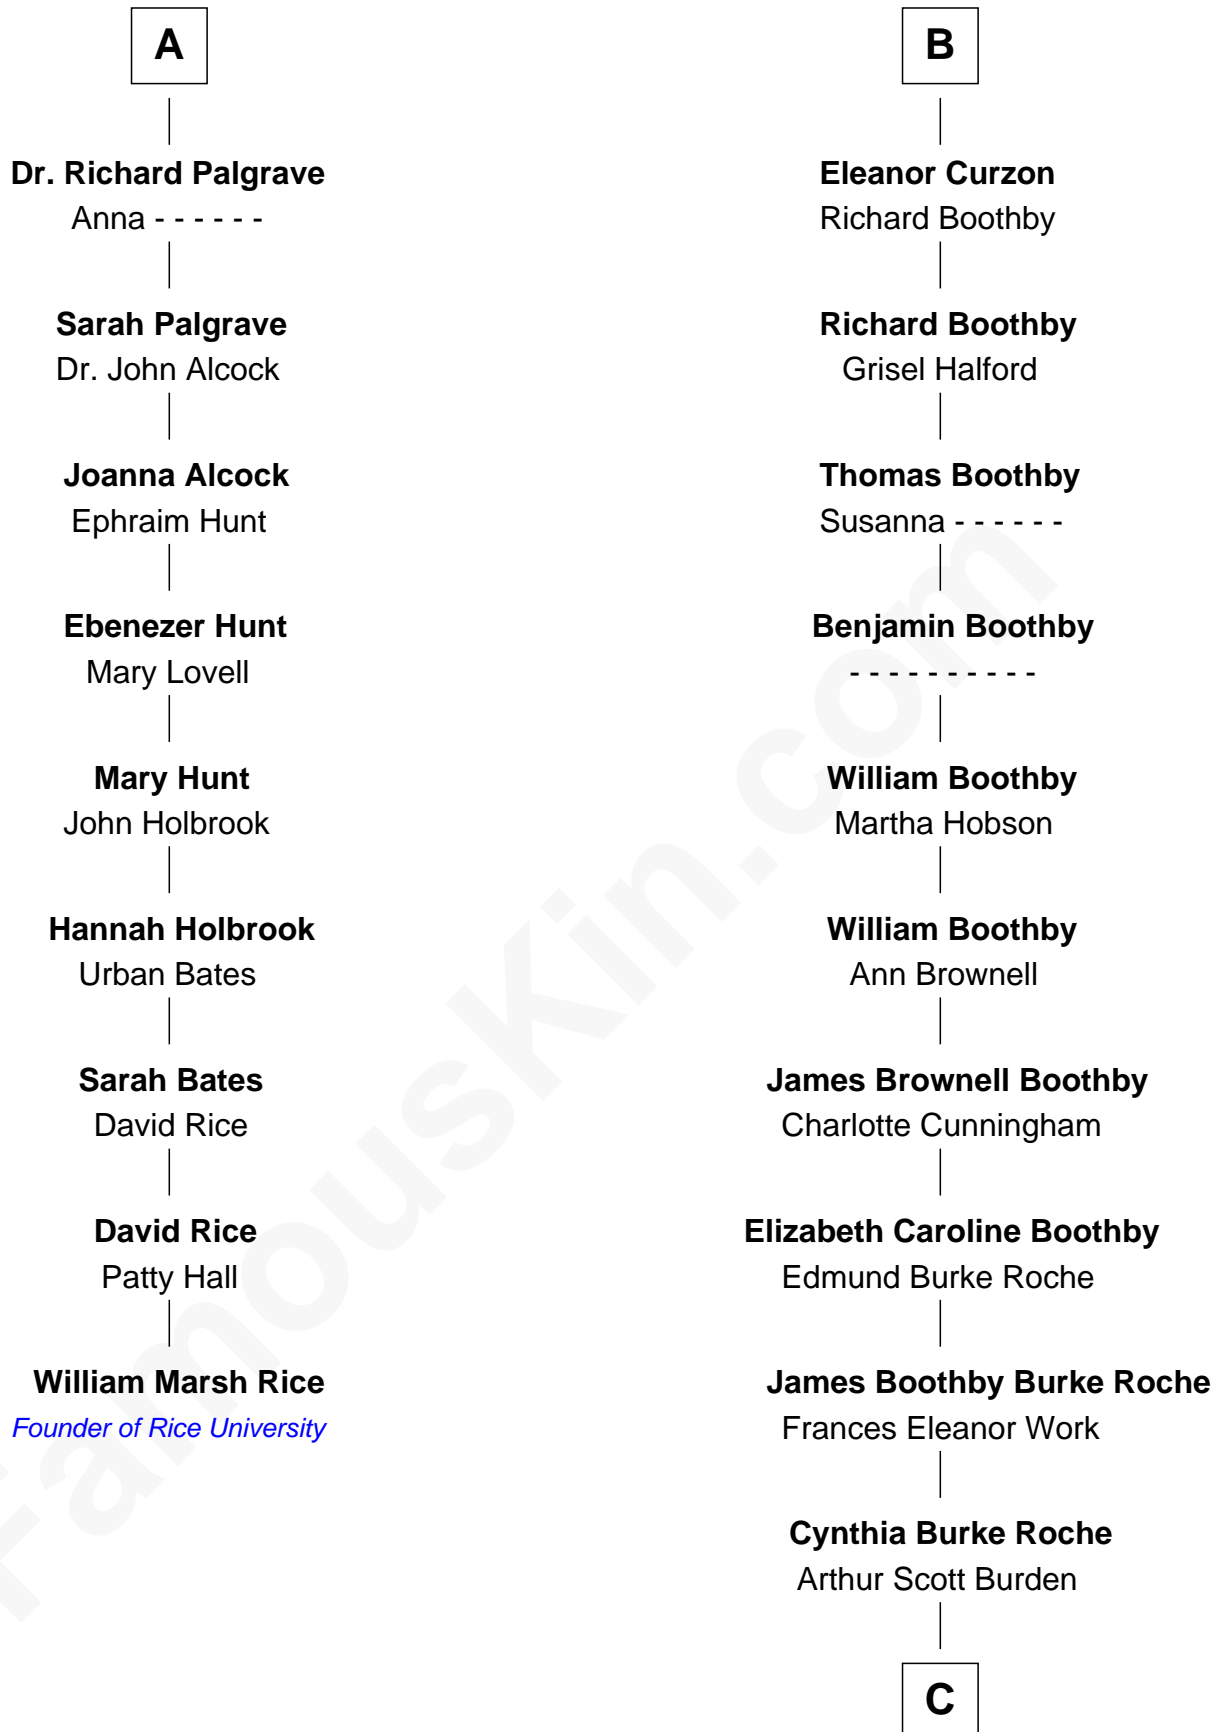

**FamousKin.com**  
**Relationship Chart of**  
**William Marsh Rice**  
*Founder of Rice University*

15th cousin 4 times removed of

**Oliver Platt**  
*Movie Actor*

**Sir Richard Fitzalan**  
 Elizabeth de Bohun

**C**

**Eileen Burden**  
Walter Maynard

**Sheila Maynard**  
Nicholas Platt

**Oliver Platt**  
*Movie Actor*

FamousKin.com