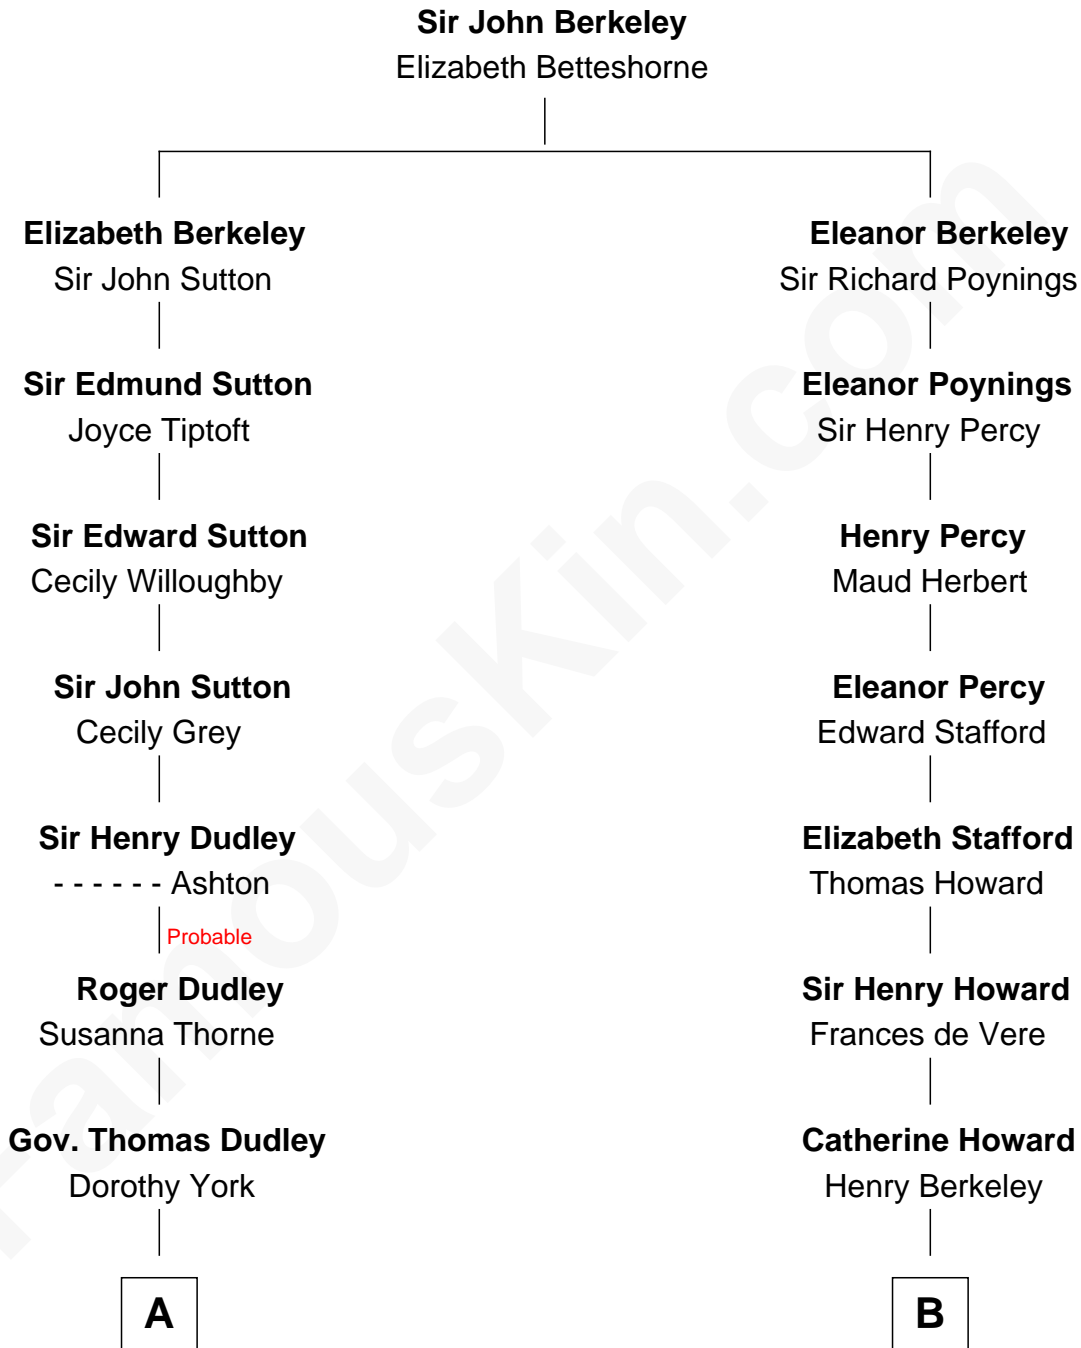

FamousKin.com
Relationship Chart of
William Marsh Rice
Founder of Rice University

14th cousin 4 times removed of

Thomas Hunt Morgan
Nobel Prize Winner in Physiology or Medicine

C

Ellen Key Howard
Charlton Hunt Morgan

Thomas Hunt Morgan
Nobel Prize Winner

FamousKin.com