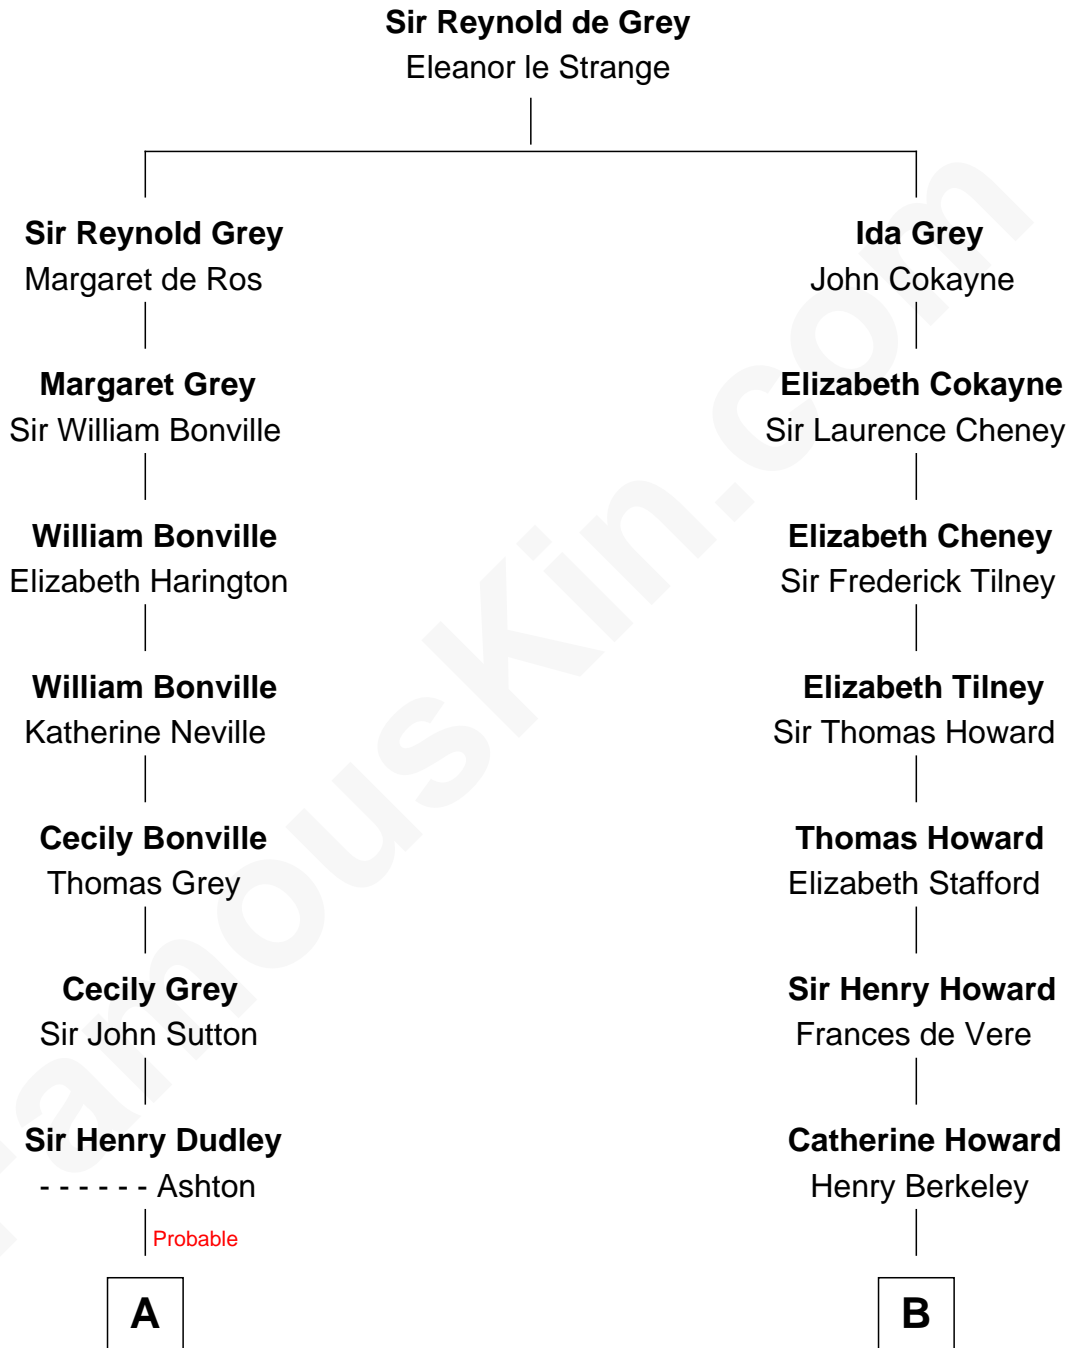

# FamousKin.com Relationship Chart of

**William Marsh Rice**  
*Founder of Rice University*

16th cousin 2 times removed of

**Thomas Hunt Morgan**

*Nobel Prize Winner in Physiology or Medicine*

**C**

**Ellen Key Howard**  
Charlton Hunt Morgan

**Thomas Hunt Morgan**  
*Nobel Prize Winner*

FamousKin.com