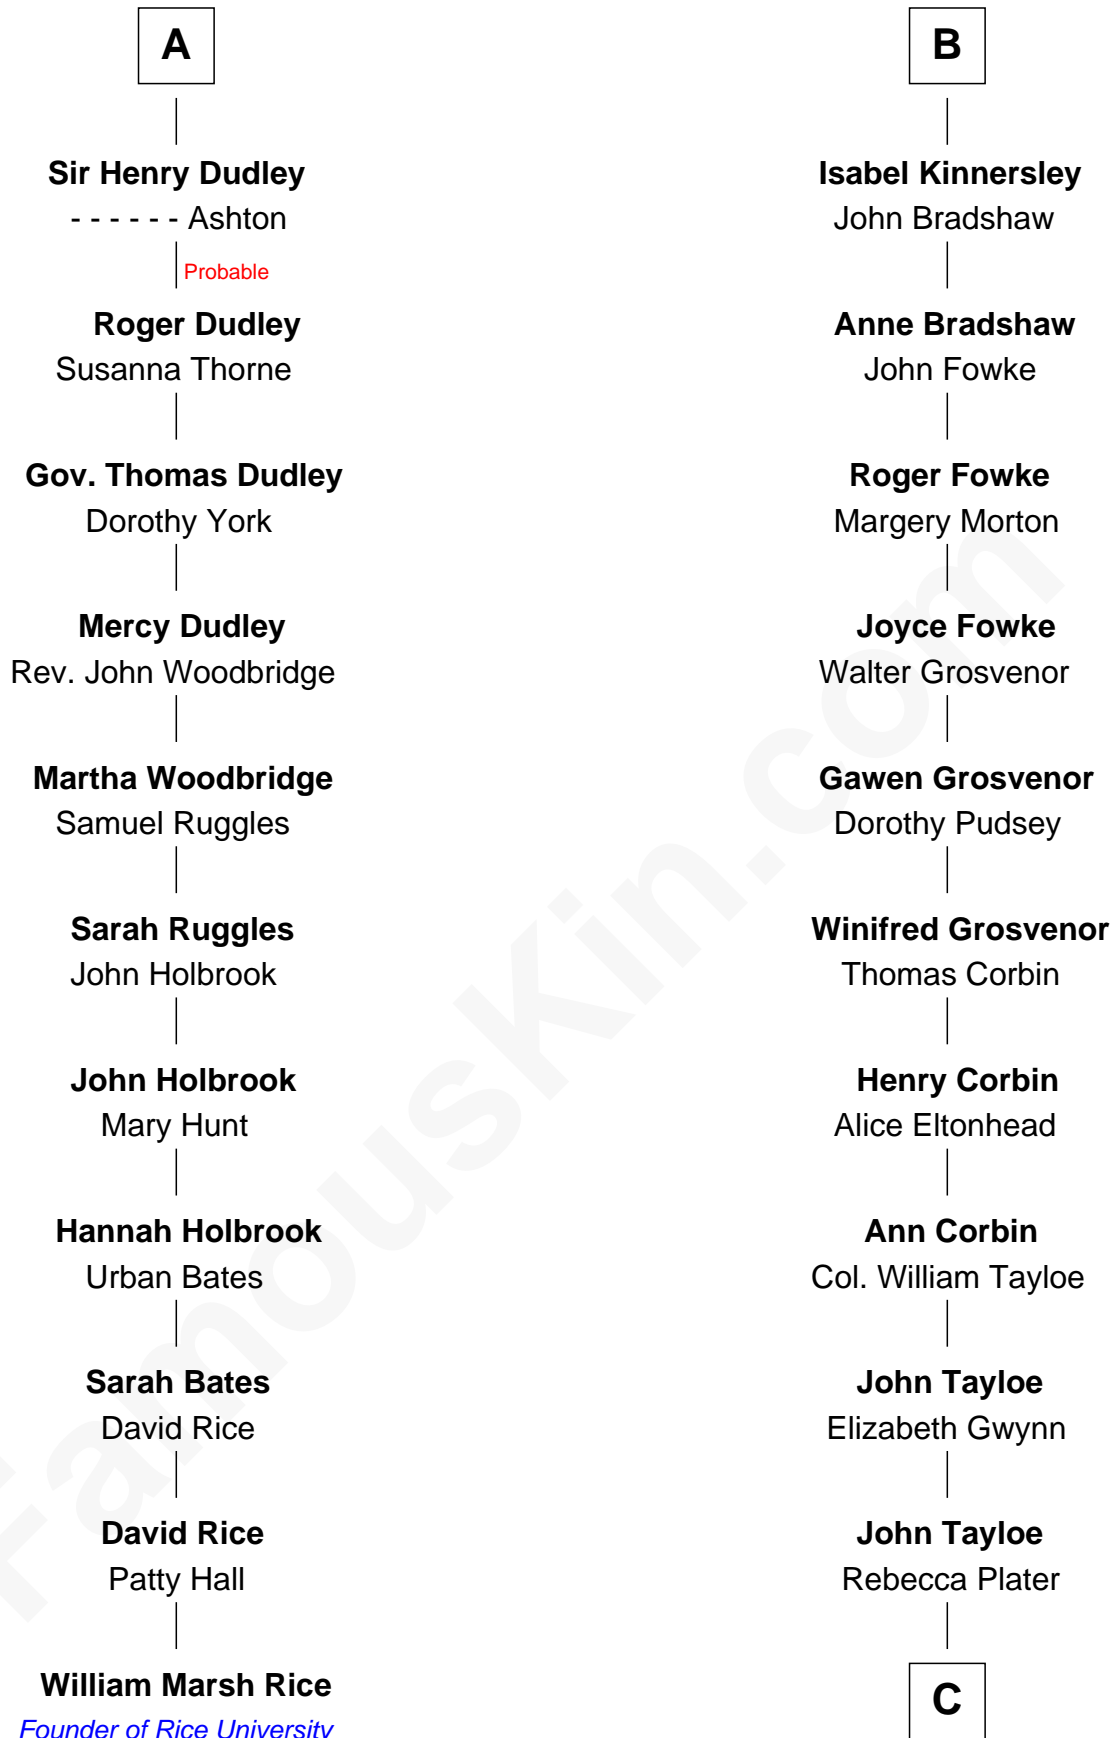

FamousKin.com Relationship Chart of

William Marsh Rice

Founder of Rice University

17th cousin 4 times removed of

Thomas Hunt Morgan

Nobel Prize Winner in Physiology or Medicine

Sir William de Ros
Margery de Badlesmere

Thomas de Ros
Beatrice de Stafford

Maud de Roos
John de Welles

Margaret de Ros
Sir Reynold Grey

Margery de Welles
Stephen le Scrope

Margaret Grey
Sir William Bonville

Maude le Scrope
Sir Baldwin Freville

William Bonville
Elizabeth Harington

Joyce Freville
Sir Roger Aston

William Bonville
Katherine Neville

Sir Robert Aston
Isabel Brereton

Cecily Bonville
Thomas Grey

John Aston
Elizabeth Delves

Cecily Grey
Sir John Sutton

Margaret Aston
John Kinnersley

A

B

C

Elizabeth Tayloe
Col. Edward Lloyd

Mary Tayloe Lloyd
Francis Scott Key

Elizabeth Phoebe Key
Charles Howard

Ellen Key Howard
Charlton Hunt Morgan

Thomas Hunt Morgan
Nobel Prize Winner