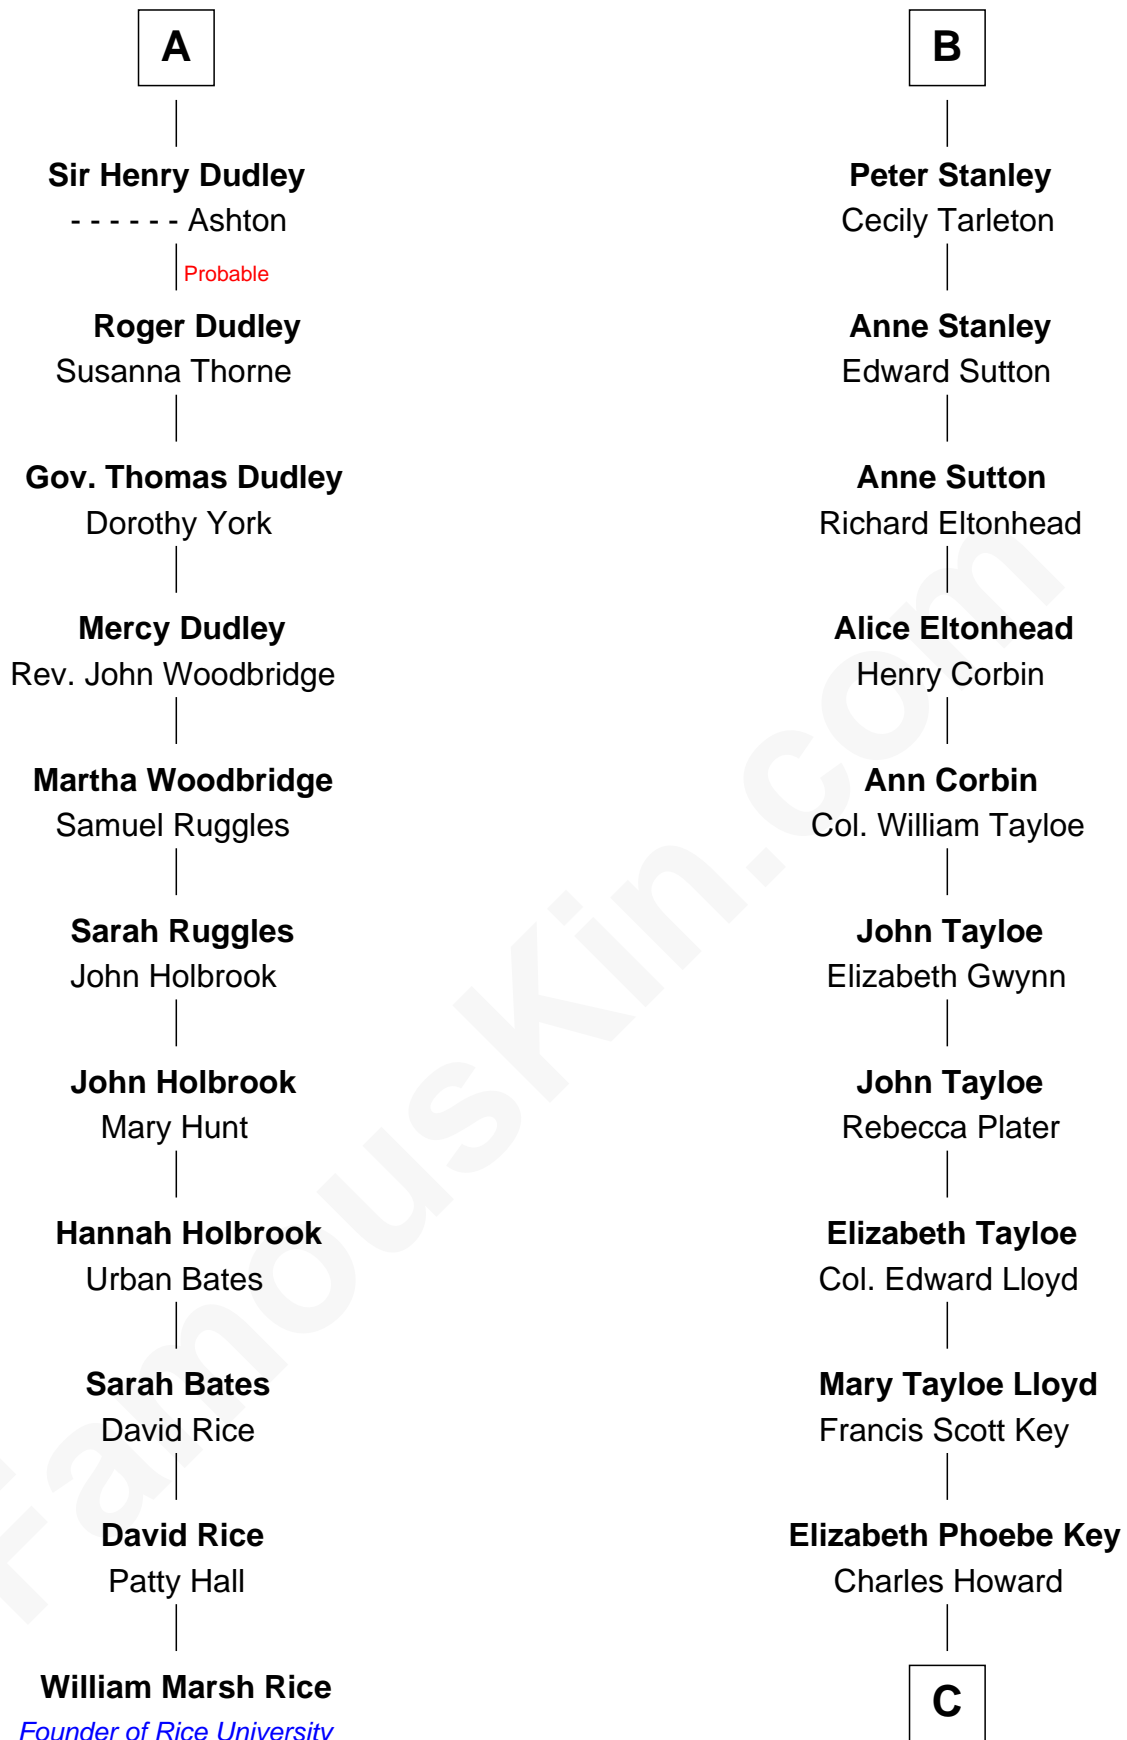

FamousKin.com Relationship Chart of

William Marsh Rice

Founder of Rice University

17th cousin 1 time removed of

Thomas Hunt Morgan

Nobel Prize Winner in Physiology or Medicine

C

Ellen Key Howard
Charlton Hunt Morgan

Thomas Hunt Morgan
Nobel Prize Winner

FamousKin.com