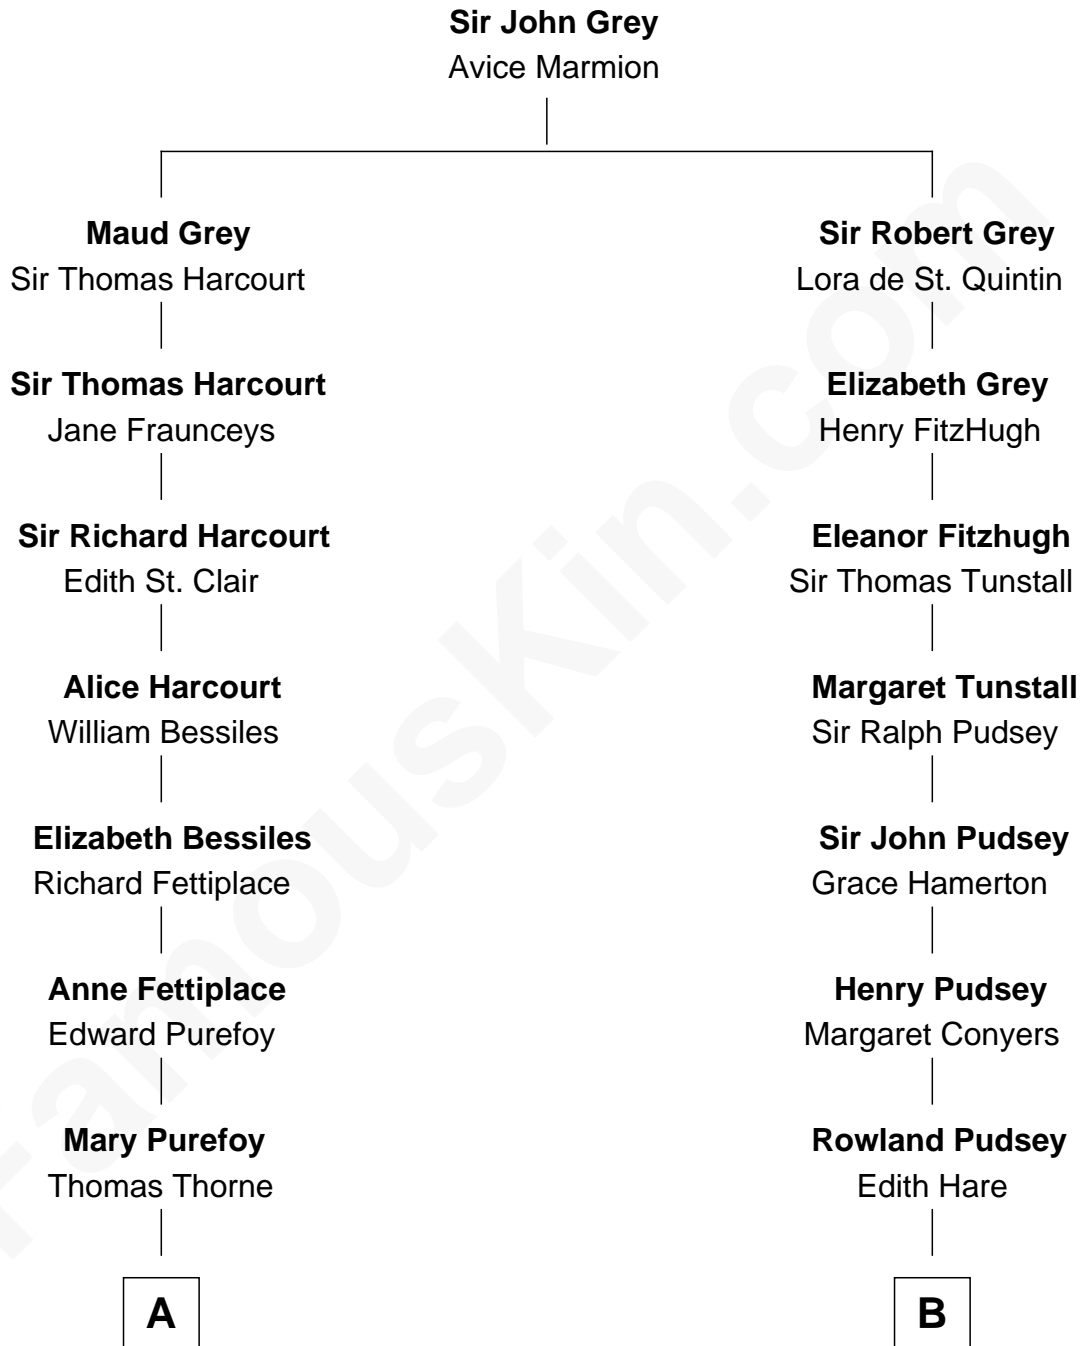

# FamousKin.com Relationship Chart of

**William Marsh Rice**  
*Founder of Rice University*

16th cousin 4 times removed of

**Thomas Hunt Morgan**

*Nobel Prize Winner in Physiology or Medicine*

**C**

—  
**Mary Tayloe Lloyd**

Francis Scott Key

—  
**Elizabeth Phoebe Key**

Charles Howard

—  
**Ellen Key Howard**

Charlton Hunt Morgan

—  
**Thomas Hunt Morgan**

*Nobel Prize Winner*

FamousKin.com