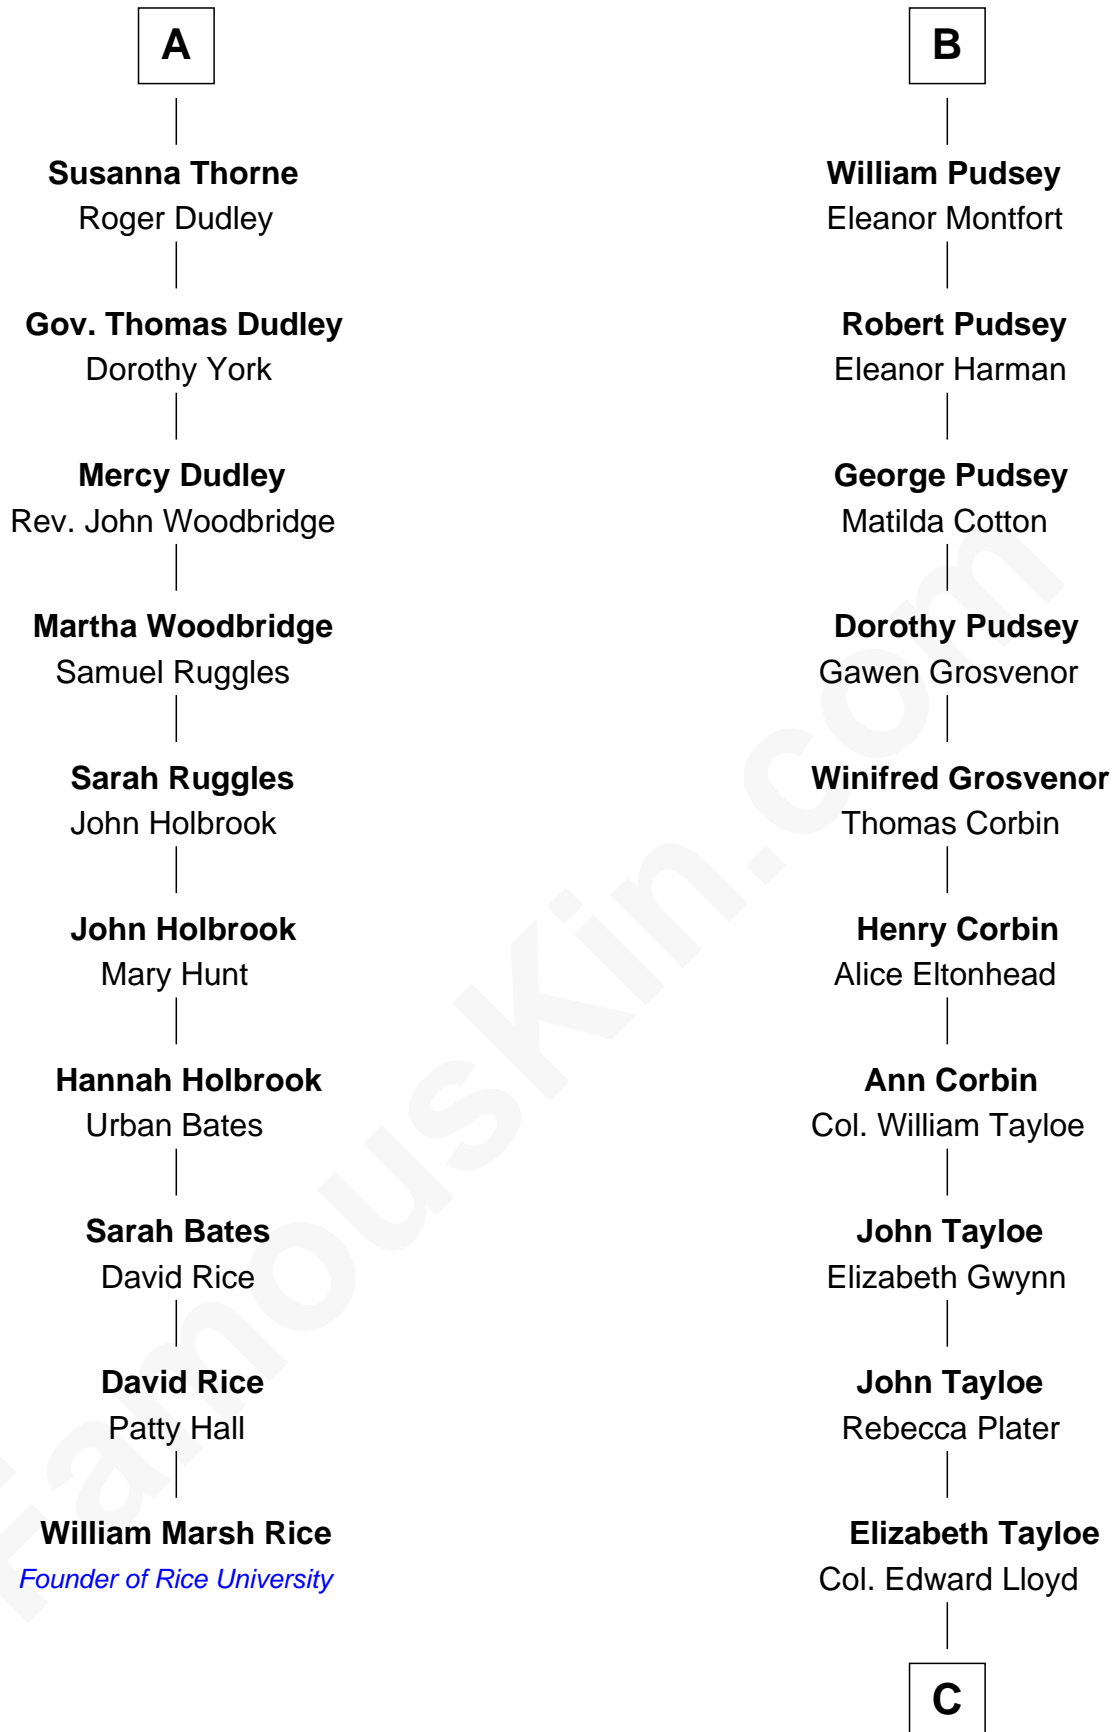

# FamousKin.com Relationship Chart of

**William Marsh Rice**  
*Founder of Rice University*

16th cousin 4 times removed of

**Thomas Hunt Morgan**

*Nobel Prize Winner in Physiology or Medicine*

**C**

—  
**Mary Tayloe Lloyd**

Francis Scott Key

—  
**Elizabeth Phoebe Key**

Charles Howard

—  
**Ellen Key Howard**

Charlton Hunt Morgan

—  
**Thomas Hunt Morgan**

*Nobel Prize Winner*

FamousKin.com