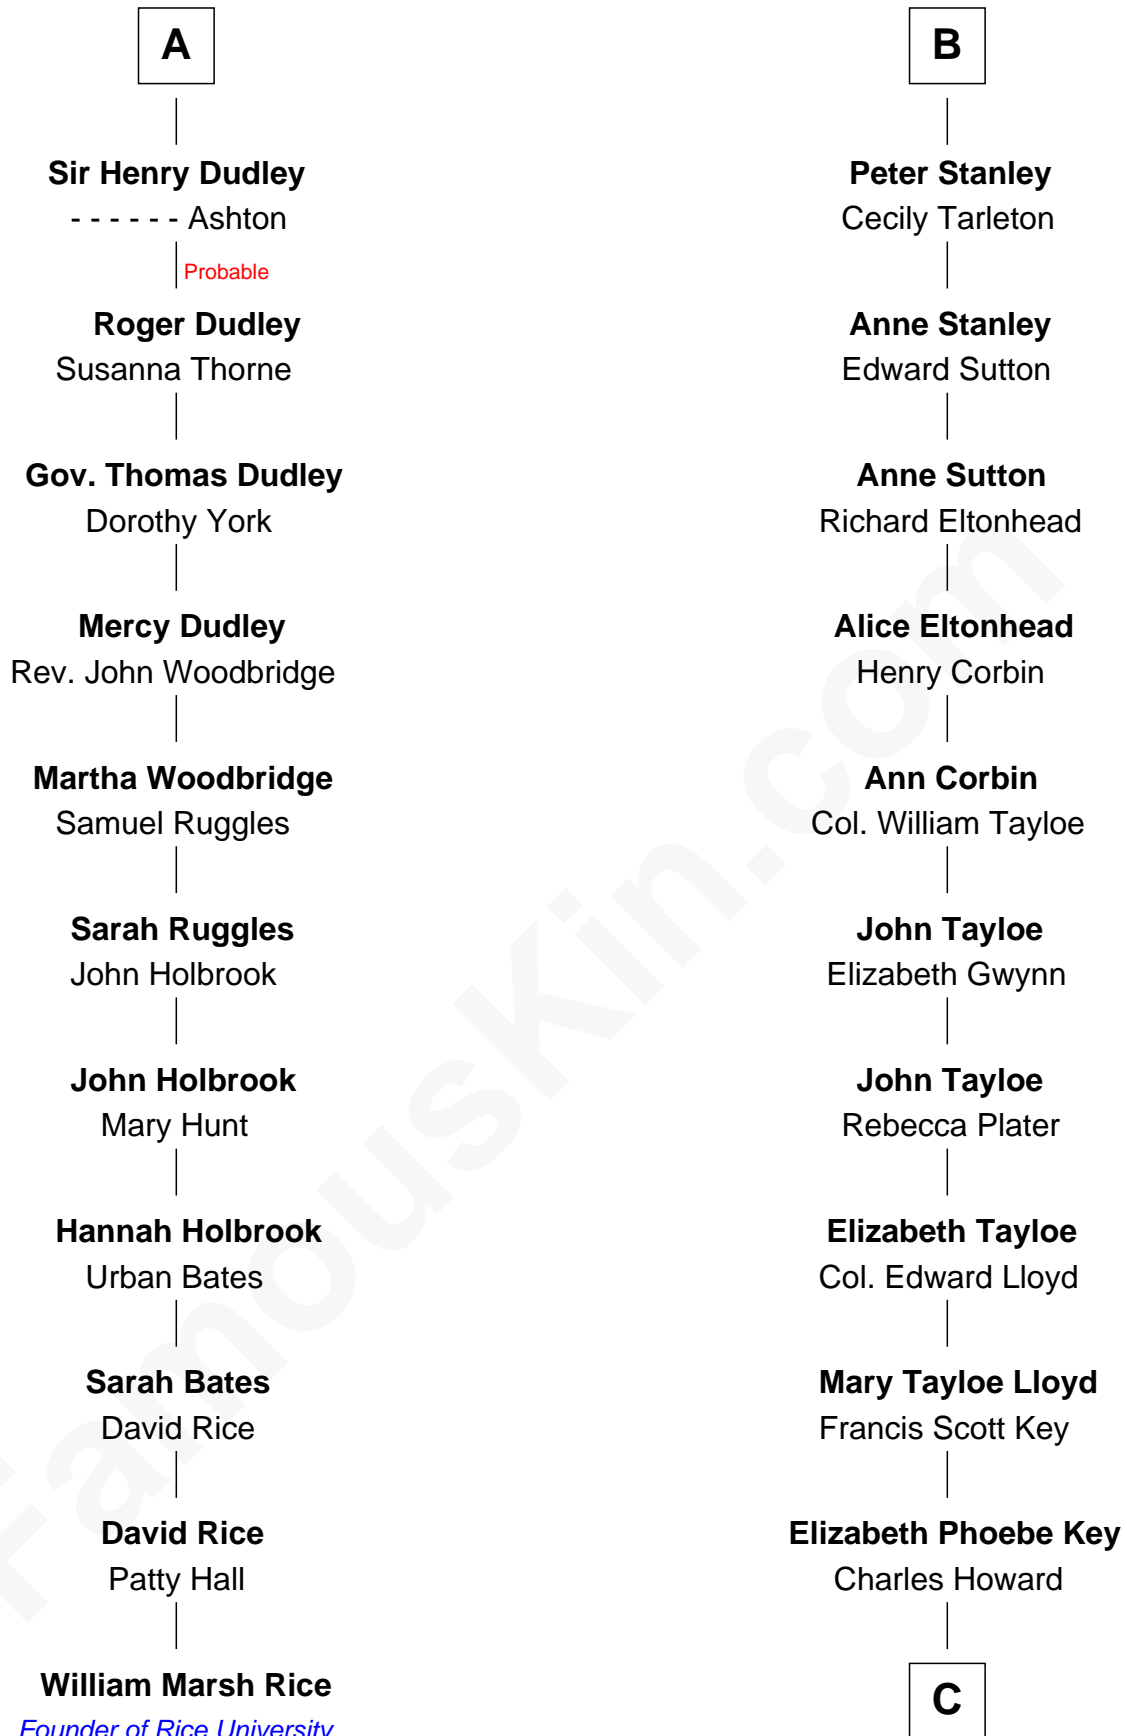

FamousKin.com Relationship Chart of

William Marsh Rice

Founder of Rice University

17th cousin 1 time removed of

Thomas Hunt Morgan

Nobel Prize Winner in Physiology or Medicine

Sir Robert de Holland

Maude la Zouche

C

Ellen Key Howard
Charlton Hunt Morgan

Thomas Hunt Morgan
Nobel Prize Winner

FamousKin.com