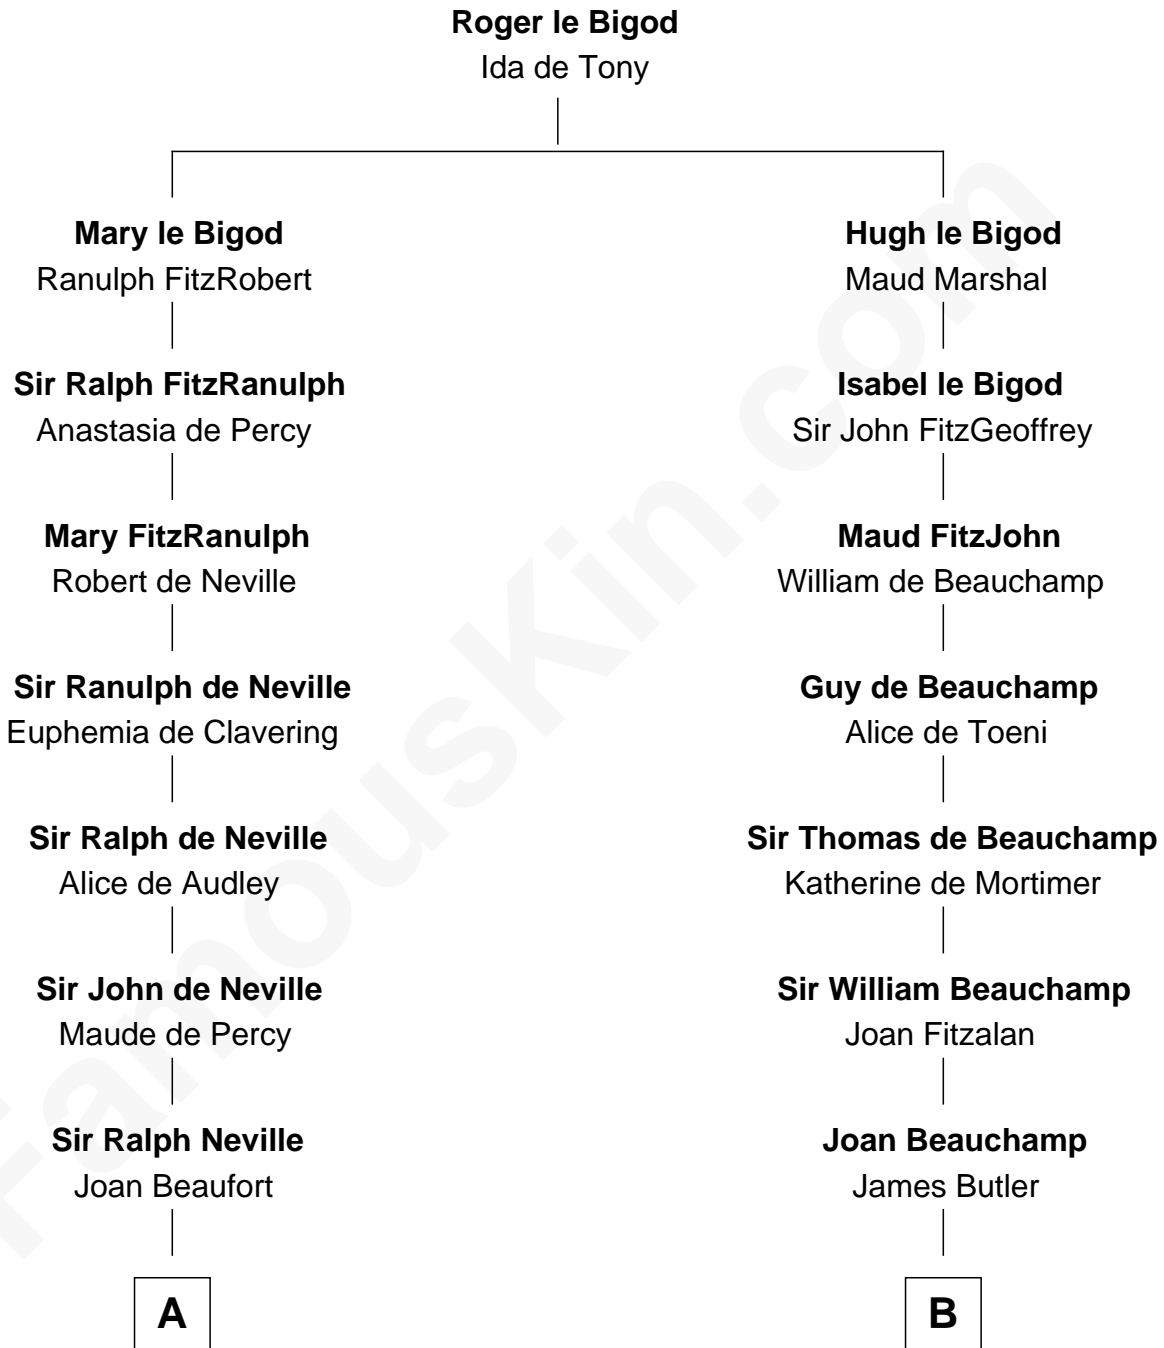

# FamousKin.com Relationship Chart of

**William Marsh Rice**  
*Founder of Rice University*

21st cousin of

**Marjorie Post**  
*Founder of General Foods*

**C**

**John Holbrook**

Mary Hunt

**Hannah Holbrook**

Urban Bates

**Sarah Bates**

David Rice

**David Rice**

Patty Hall

**William Marsh Rice**

*Founder of Rice University*

**D**

**Azel Lathrop**

Elizabeth Hyde

**Erastus Lathrop**

Sarah Bailey

**Caroline Cushman Lathrop**

Charles Rollin Post

**Charles William Post**

Elle Letitia Merriweather