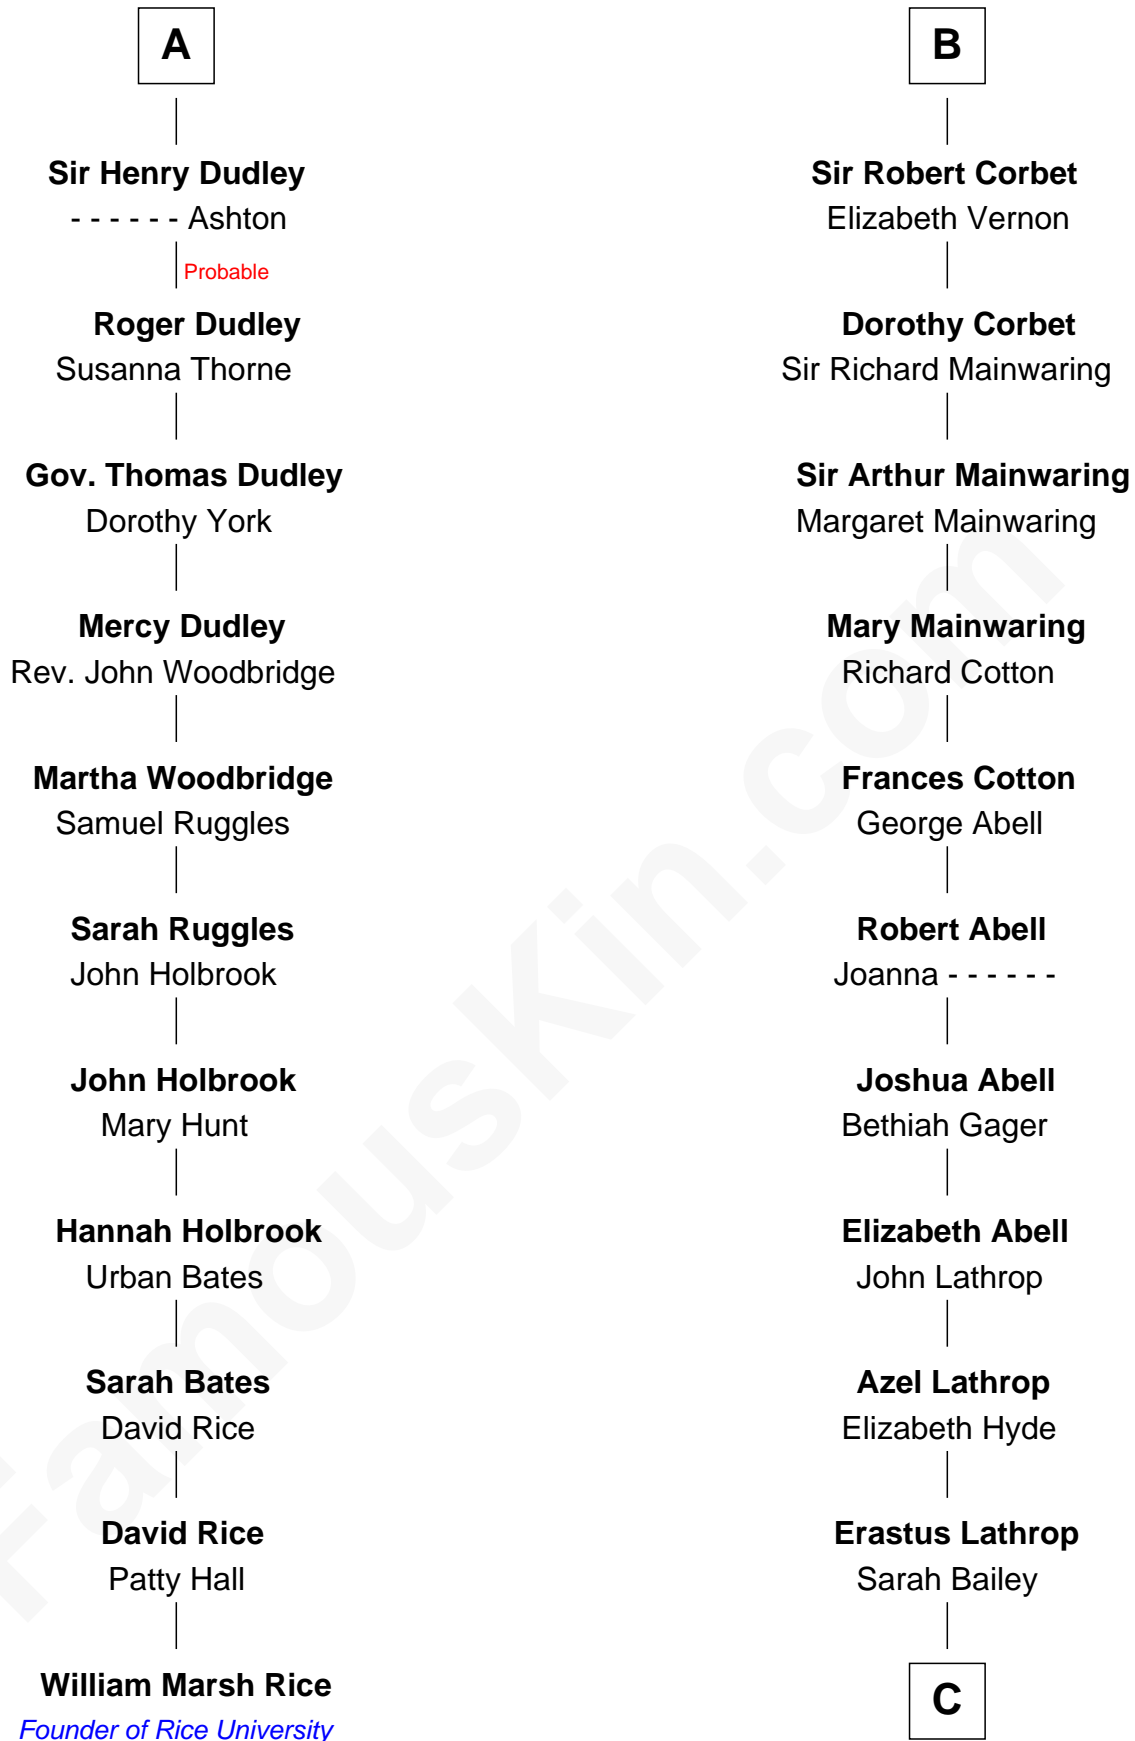

# FamousKin.com Relationship Chart of

**William Marsh Rice**

*Founder of Rice University*

17th cousin 2 times removed of

**Marjorie Post**

*Founder of General Foods*

**C**

**Caroline Cushman Lathrop**

Charles Rollin Post

**Charles William Post**

Elle Letitia Merriweather

**Marjorie Post**

*Founder of General Foods*

FamousKin.com