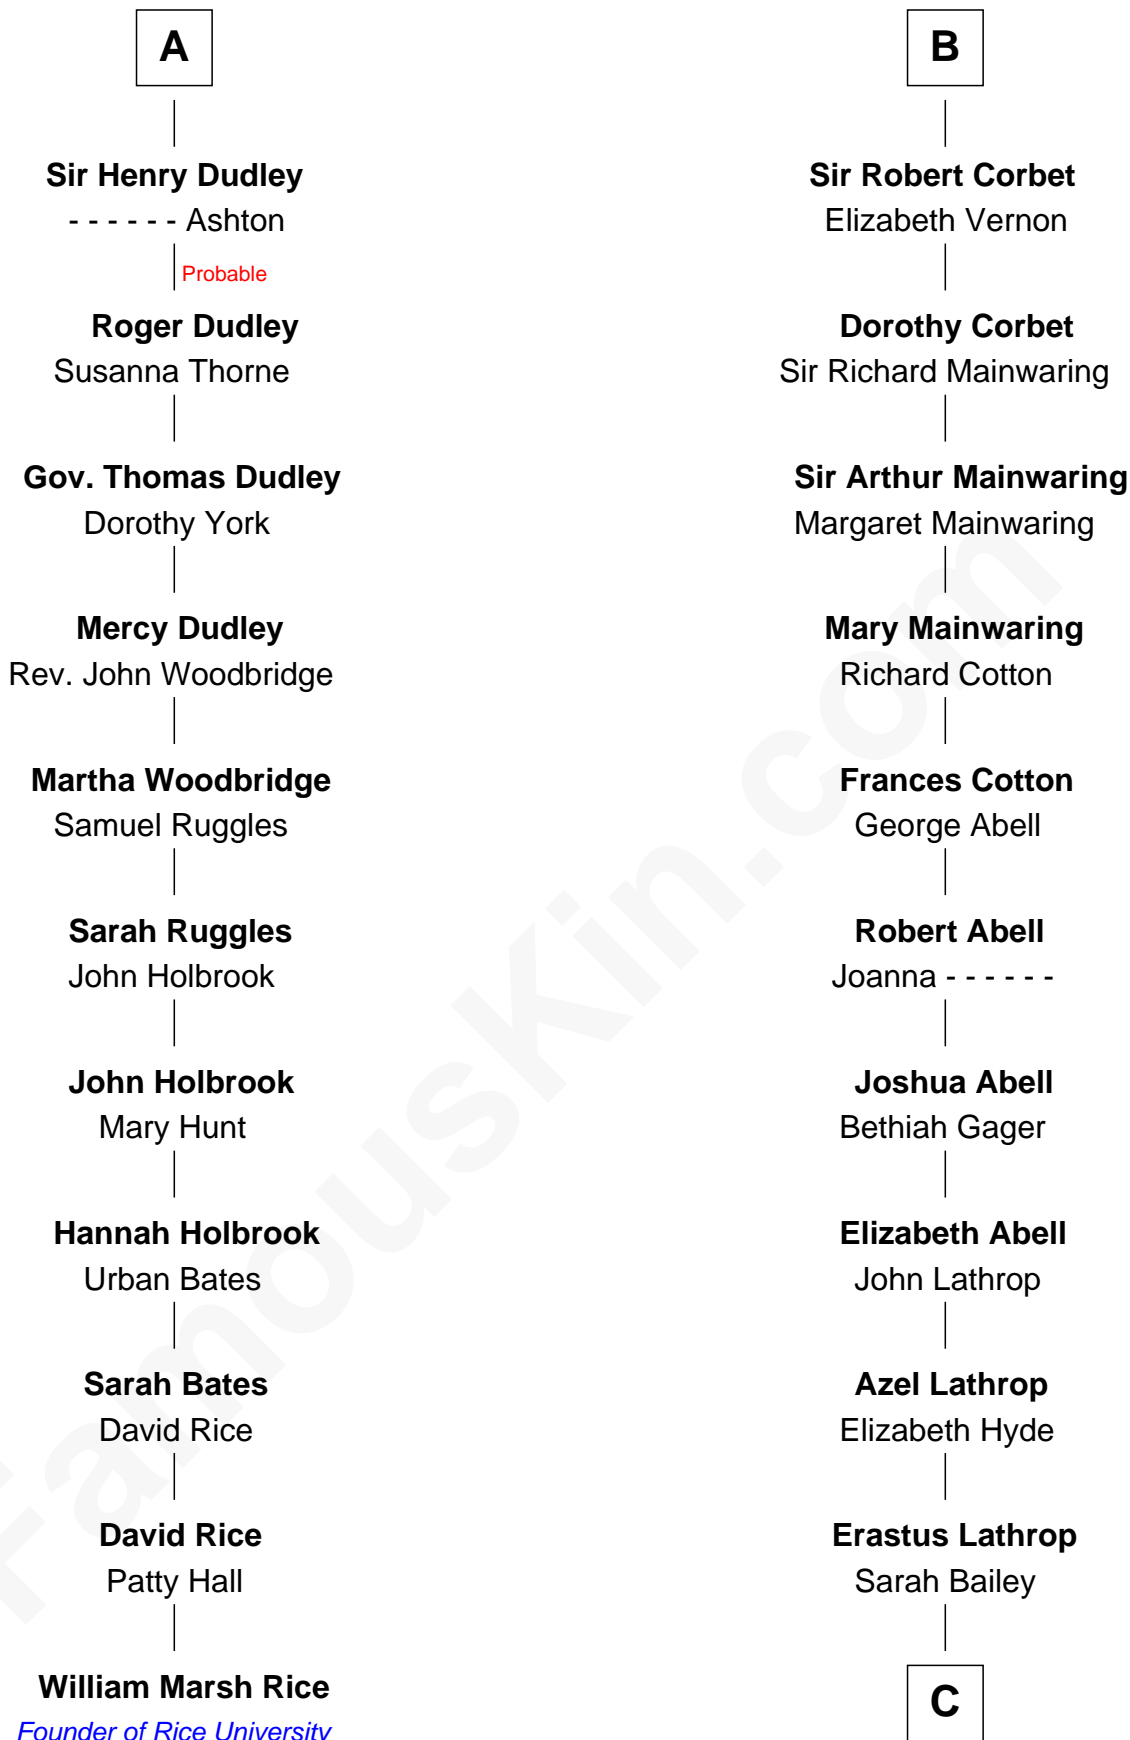

FamousKin.com Relationship Chart of

William Marsh Rice

Founder of Rice University

17th cousin 1 time removed of

C. W. Post

Founder of Post Cereals

C

Caroline Cushman Lathrop
Charles Rollin Post

C. W. Post
Founder of Post Cereals

FamousKin.com